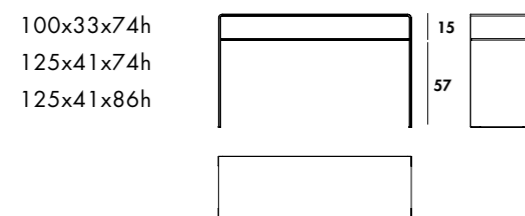

Con ripiano
With shelf