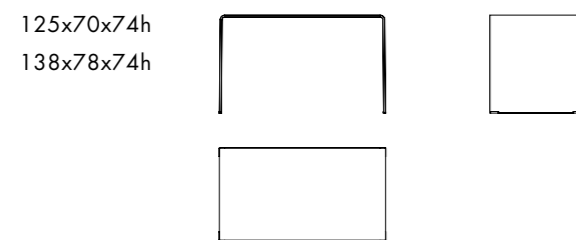

## Models & Dimensions

Writing desk, consoles, coffee tables in extralight clear or lacquered mono or two-tones bent glass, various colours.

Tavoli/scrivania, console e tavolini in vetro curvato trasparente extrachiaro o laccato mono o bicolore, vari colori.

### Writing desk / bridge order