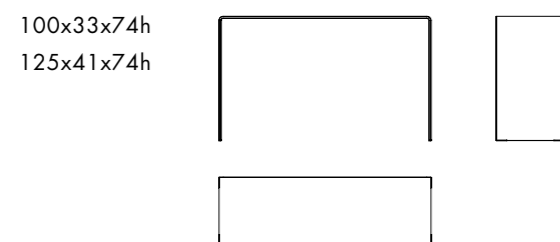

consoles / bridge hall