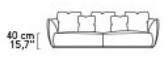

Ficha técnica

Divani.
Sofas.