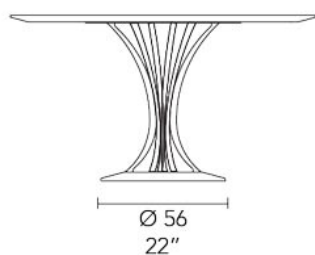

Designer Giuseppe Bavuso, year 2007

A table with a distinctive personality. The touch of exclusivity of Radar is due to the base, formed by steel spokes that sink into the cast iron base.

Radar Reel

Radar

Basement in white, black, champagne, bronze or peltrox painted cast iron. Laser-cut steel leg, chrome-plated or painted. Top in marble, in ceramic, in painted oak or in lacquered MDF.

Technical sheet

Art. TR 120
Ø 120 H 73
Ø 47,2" H 28,7"

Art. TR 137
Ø 137 H 73
Ø 53,9" H 28,7"