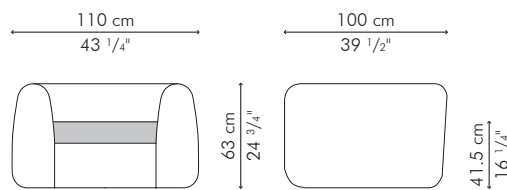

EASY ARMCHAIR

INDOOR

17 kg / 37 lbs

22 kg / 49 lbs

0.78 m³

2.10 m / 2.30 yds

PILLOWS 1 pc 46 x 46 cm / 18" x 18"
0.55 m / 0.60 yds
1 pc 49 x 33 cm / 19" x 13"
0.60 m / 0.65 yds

INDOOR rattan