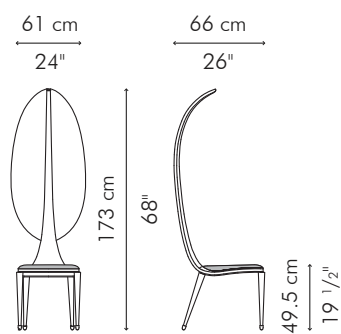

## SIDE CHAIR

### INDOOR

 11 kg / 24 lbs

 45 kg / 99 lbs

 1.14 m<sup>3</sup>

**INDOOR** microfiber, urethan foam, fiberglass reinforced polymer, wood, steel

Black

CSZZ-BL-2468

Lime Green