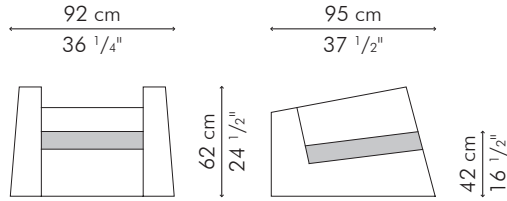

EASY ARMCHAIR

INDOOR

19 kg / 42 lbs

23.5 kg / 52 lbs

0.60 m³

1.90 m / 2.10 yds

INDOOR maple or walnut

CEATT-B-3624M-UF