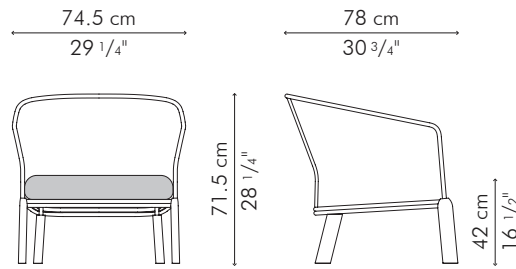

EASY ARMCHAIR