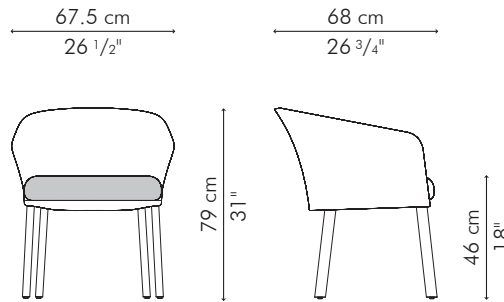

ARMCHAIR

INDOOR

 7.5 kg / 16.5 lbs

 10 kg / 22 lbs

 0.38 m³

INDOOR acrylic fabric, urethane foam, maple and steel

ACPC-B-2631C

 Sunbrella Canvas

 12.5 kg / 28 lbs

 17 kg / 38 lbs

 0.47 m³

INDOOR acrylic fabric, urethane foam, maple and steel

CAEPC-B-2928C

 Sunbrella Canvas

CAEPC-B-2928HB

 Sunbrella Heather Beige