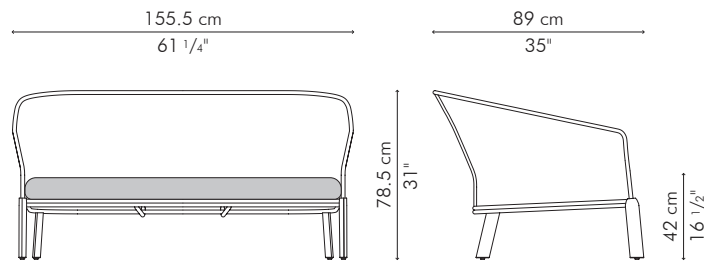

CAEPC-B-2928BB

 Sunbrella Bay Brown

CAEPC-B-2928NB

 Sunbrella Navy Blue

PARCHMENT

LOVESEAT

INDOOR

-  25 kg / 55 lbs
-  34.5 kg / 76 lbs
-  1.23 m³