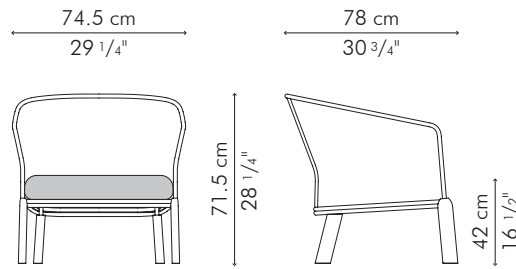

EASY ARMCHAIR

INDOOR

 12.5 kg / 28 lbs

 17 kg / 38 lbs

 0.47 m³

INDOOR acrylic fabric, urethane foam, maple and steel

CAEPC-B-2928C

 Sunbrella Canvas