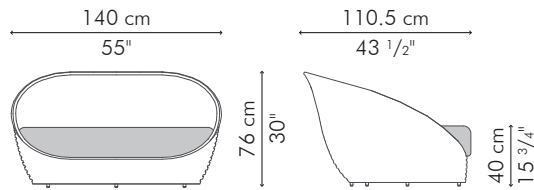

LOVESEAT

OUTDOOR

25.5 kg / 56 lbs

33 kg / 73 lbs

1.34 m³

SEAT 3.60 m / 4.00 yds
 PILLOWS 2 pc 61 x 61 cm / 24" x 24"
 1.40 m / 1.50 yds
 3 pc 51 x 51 cm / 20" x 20"
 1.80 m / 1.95 yds
 2 pc 49 x 33 cm / 19" x 13"
 1.20 m / 1.30 yds