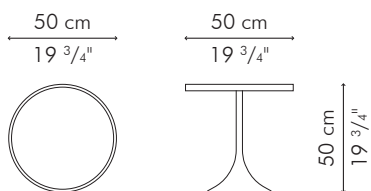

OCCASIONAL TABLE, 50

INDOOR

5.5 kg / 12 lbs

7.5 kg / 17 lbs

0.18 m³

INDOOR rattan, high-pressure laminate, maple

Ash

TOLN-A-1919

Brown

TOLN-B-1919