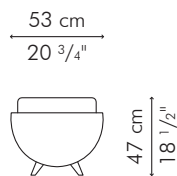

EASY ARMCHAIR

INDOOR

-  15.5 kg / 34 lbs
-  19.5 kg / 43 lbs
-  0.47 m³
-  0.80 m / 0.90 yds

INDOOR rattan, rattan peel, polyurethane foam, maple

CAELL-A-3028-UF

 Naranja Camel

CAELL-B-3028-UF

 Naranja Camel

OTTOMAN

INDOOR

-  7 kg / 15 lbs
-  9 kg / 20 lbs
-  0.16 m³
-  0.80 m / 0.905 yds

INDOOR rattan, rattan peel, polyurethane foam, maple

OTLL-A-2018-UF

 Naranja Camel

OTLL-B-2018-UF

 Naranja Camel

OCCASIONAL TABLE, 80

80 cm
31 1/2"

80 cm
31 1/2"

46 cm
18"

INDOOR

8 kg / 18 lbs

10.5 kg / 23 lbs

0.39 m³

40 cm
15 3/4"

INDOOR

6.5 kg / 14 lbs

8.5 kg / 19 lbs

0.21 m³

INDOOR rattan, high-pressure laminate, maple

Ash

TOLN-A-2315