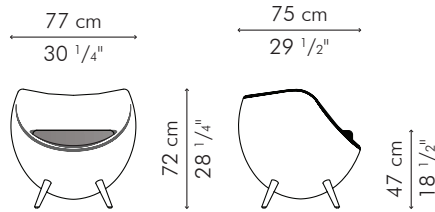

EASY ARMCHAIR

INDOOR

-  15.5 kg / 34 lbs
-  19.5 kg / 43 lbs
-  0.47 m³
-  0.80 m / 0.90 yds

INDOOR rattan, rattan peel, polyurethane foam, maple

CAELL-A-3028-UF

 Naranja Camel

CAELL-B-3028-UF

 Naranja Camel

OTTOMAN

INDOOR

-  7 kg / 15 lbs
-  9 kg / 20 lbs
-  0.16 m³
-  0.80 m / 0.905 yds

INDOOR rattan, rattan peel, polyurethane foam, maple

OTLL-A-2018-UF

 Naranja Camel

OTLL-B-2018-UF

 Naranja Camel

OCCASIONAL TABLE, 80

80 cm
31 1/2"

80 cm
31 1/2"

46 cm
18"

INDOOR

8 kg / 18 lbs

10.5 kg / 23 lbs

0.39 m³

40 cm
15 3/4"

INDOOR

6.5 kg / 14 lbs

8.5 kg / 19 lbs

0.21 m³

INDOOR rattan, high-pressure laminate, maple

Ash

TOLN-A-2315