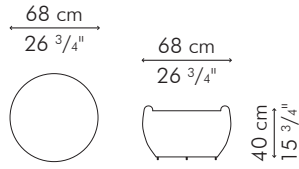

END TABLE

INDOOR abaca, nylon, steel

Brown

TECS-B-2615AW-G

OUTDOOR polyethylene, steel

Brown

TECS-B-2615OD-G

Whitewash

TECS-WW-2615OD-G

	INDOOR	OUTDOOR	GLASS
	6 kg / 13 lbs	7.5 kg / 17 lbs	3 kg / 7 lbs
	8.5 kg / 19 lbs	10 kg / 22 lbs	19 kg / 42 lbs
	0.21 m ³	0.20 m ³	0.07 m ³

Standard glass size:

50 cm Ø x 6 mm thickness

(19 3/4" Ø x 1/4"), frosted, swiped edge