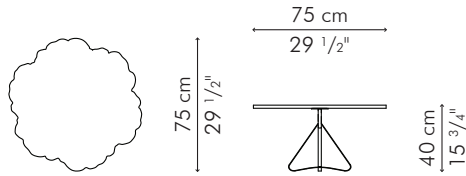

COFFEE TABLE

INDOOR / OUTDOOR

7 kg / 15 lbs

11 kg / 24 lbs

0.12 m³, k/d

INDOOR fiberglass reinforced polymer and stainless steel

OUTDOOR fiberglass reinforced polymer and stainless steel

Black

TCBQ-BL-2915

Black

TCBQ-BL-2915OD

White

TCBQ-W-2915

White

TCBQ-W-2915OD

END TABLE