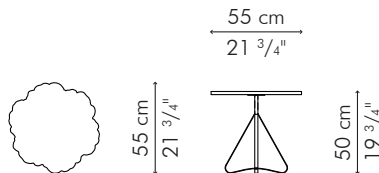

COFFEE TABLE

INDOOR / OUTDOOR

7 kg / 15 lbs

11 kg / 24 lbs

0.12 m³, k/d

INDOOR fiberglass reinforced polymer and stainless steel

OUTDOOR fiberglass reinforced polymer and stainless steel

Black

TCBQ-BL-2915

Black

TCBQ-BL-2915OD

White

TCBQ-W-2915

White

TCBQ-W-2915OD

END TABLE