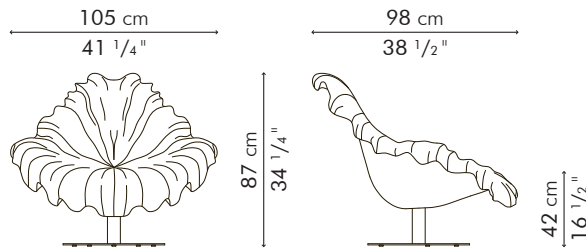

EASY ARMCHAIR, swivel

INDOOR

28 kg / 62 lbs

61.5 kg / 136 lbs

1.33 m³

INDOOR microfiber, fiberglass reinforced polymer and steel

Moss Green	CAEBM-MG-4134S	Muted Red	CAEBM-MR-4134S	Black	CAEBM-BL-4134S
Lime Green	CAEBM-LG-4134S	Tangerine	CAEBM-T-4134S	Black	CAEBM-BLC-4134S
Yellow	CAEBM-Y-4134S	Cobalt Blue	CAEBM-CB-4134S	Copper	