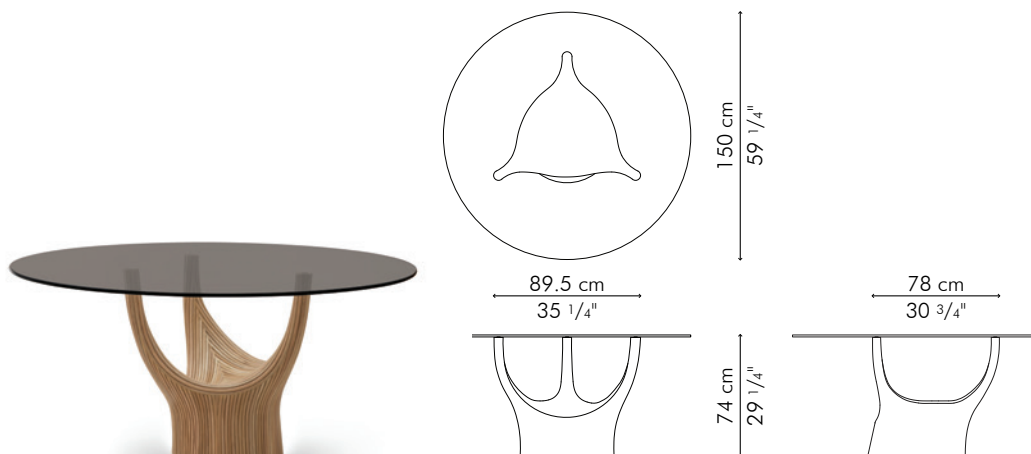

GLASS

31 kg / 68 lbs

52.5 kg / 116 lbs

36.5 kg / 81 lbs

60 kg / 132 lbs

0.47 m³

0.18 m³

Standard glass size:

120 cm Ø x 12 mm thickness
(47 1/4" Ø x 1/2"), pencil edge, bronze or clear glass

INDOOR rattan, steel

TDAC-N-2328-BG

TDAC-N-2328-G

DINING TABLE, large

INDOOR

GLASS

50 kg / 110 lbs

53 kg / 116 lbs

61 kg / 134 lbs

63 kg / 138 lbs

0.96 m³

0.28 m³

Standard glass size:

150 cm Ø x 12 mm thickness
(59" Ø x 1/2"), pencil edge, bronze or clear glass

INDOOR rattan, steel

67.5 kg / 149 lbs

100 kg / 220 lbs

0.37 m³

Standard glass size:

240 cm W x 120 cm D x 12 mm thickness
(94 1/2" W x 47 1/4" D x 1/2"), pencil edge, bronze or clear glass

INDOOR rattan, steel

TDAC-N-2128-BG

TDAC-N-2128-G