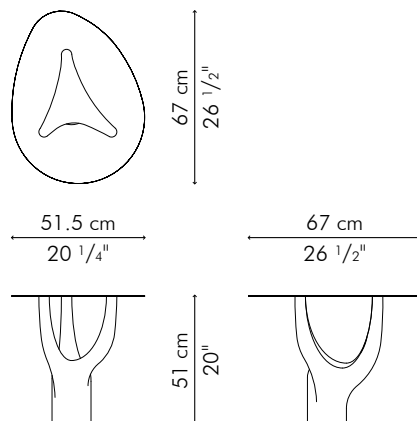

END TABLE

INDOOR

14.5 kg / 32 lbs

19 kg / 42 lbs

0.20 m³

INDOOR rattan, steel

TEAC-N-2620WW