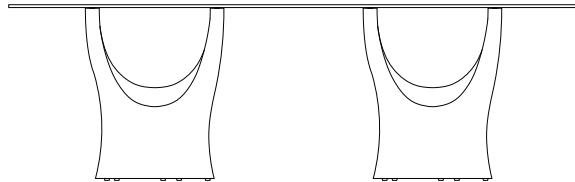

53 kg / 116 lbs

61 kg / 134 lbs

63 kg / 138 lbs

0.96 m³

0.28 m³

Standard glass size:

150 cm Ø x 12 mm thickness
(59" Ø x 1/2"), pencil edge, bronze or clear glass

INDOOR rattan, steel

TDAC-N-3328-BG

TDAC-N-3328-G

DINING TABLE, rectangular

INDOOR

73 kg / 161 lbs

109 kg / 240 lbs

0.93 m³

GLASS

67.5 kg / 149 lbs

100 kg / 220 lbs

0.37 m³

Standard glass size:

240 cm W x 120 cm D x 12 mm thickness
(94 1/2" W x 47 1/4" D x 1/2"), pencil edge, bronze or clear glass

INDOOR rattan, steel

TDAC-N-2128-BG

TDAC-N-2128-G