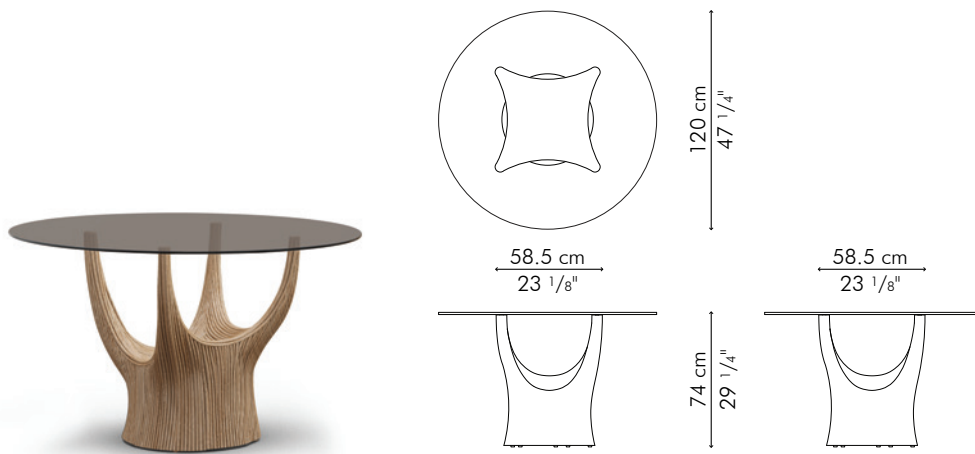

INDOOR

14.5 kg / 32 lbs

19 kg / 42 lbs

0.20 m³

INDOOR rattan, steel

TEAC-N-2620WW

DINING TABLE, regular

INDOOR

GLASS

31 kg / 68 lbs

52.5 kg / 116 lbs

36.5 kg / 81 lbs

60 kg / 132 lbs

0.47 m³

0.18 m³

Standard glass size:

120 cm Ø x 12 mm thickness
(47 1/4" Ø x 1/2"), pencil edge, bronze or clear glass

INDOOR rattan, steel

TDAC-N-2328-BG

TDAC-N-2328-G

DINING TABLE, large

INDOOR

GLASS

50 kg / 110 lbs

53 kg / 116 lbs

61 kg / 134 lbs

63 kg / 138 lbs

0.96 m³

0.28 m³

Standard glass size:

150 cm Ø x 12 mm thickness
(59" Ø x 1/2"), pencil edge, bronze or clear glass

INDOOR rattan, steel