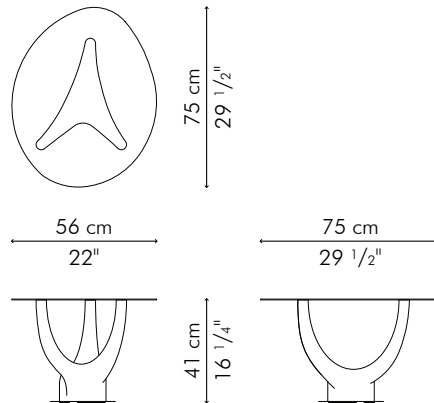

COFFEE TABLE

INDOOR

17.5 kg / 39 lbs

22 kg / 49 lbs

0.20 m³

INDOOR rattan, steel

TCAC-N-2916WW