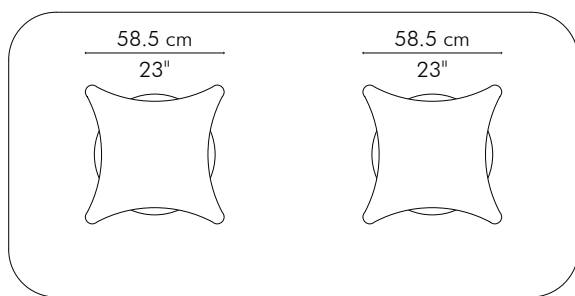

GLASS

31 kg / 68 lbs

52.5 kg / 116 lbs

36.5 kg / 81 lbs

60 kg / 132 lbs

0.47 m³

0.18 m³

Standard glass size:

53 kg / 116 lbs

61 kg / 134 lbs

63 kg / 138 lbs

0.96 m³

0.28 m³

Standard glass size:

150 cm Ø x 12 mm thickness
(59" Ø x 1/2"), pencil edge, bronze or clear glass

INDOOR rattan, steel

TDAC-N-3328-BG

TDAC-N-3328-G

DINING TABLE, rectangular

INDOOR

73 kg / 161 lbs

109 kg / 240 lbs

0.93 m³

GLASS

67.5 kg / 149 lbs

100 kg / 220 lbs

0.37 m³

Standard glass size:

240 cm W x 120 cm D x 12 mm thickness
(94 1/2" W x 47 1/4" D x 1/2"), pencil edge, bronze or clear glass

INDOOR rattan, steel

TDAC-N-2128-BG

TDAC-N-2128-G