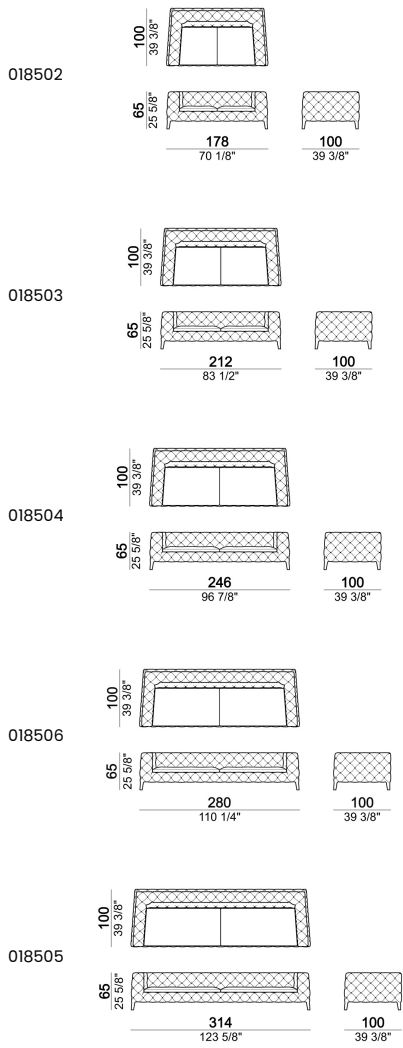

SPRINGING: elastic belts.

SEAT HEIGHT: 40 cm

ARM/BACKREST HEIGHT: 65 cm

FEET: beech wood covered with leather or velvet; underfoot in aluminum; h. 14 cm.

ATTENTION: only the seat cover is removable. The sofa is available in velvet (our collections "Vellù" and "Vellù pl" or velvet supplied by the client) or in the following leathers:

- "First"
- "A"
- "B"
- "Leonardo"
- C.O.L. max thickness 1,3 mm.

Sofa

Chaise-longue with right or left short arm

Armchair

Pouf

Cushion