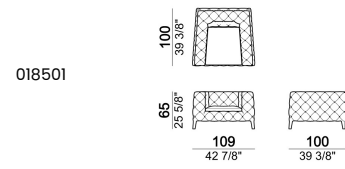

- "First"
- "A"
- "B"
- "Leonardo"
- C.O.L. max thickness 1,3 mm.

Sofa

Chaise-longue with right or left short arm

Armchair

Pouf

Cushion