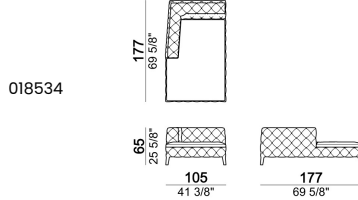

SPRINGING: elastic belts.

SEAT HEIGHT: 40 cm

ARM/BACKREST HEIGHT: 65 cm

FEET: beech wood covered with leather or velvet; underfoot in aluminum; h. 14 cm.

ATTENTION: only the seat cover is removable. The sofa is available in velvet (our collections "Vellù" and "Vellù pl" or velvet supplied by the client) or in the following leathers:

- "First"
- "A"
- "B"
- "Leonardo"
- C.O.L. max thickness 1,3 mm.

Sofa

Chaise-longue with right or left short arm

Armchair

Pouf

Cushion