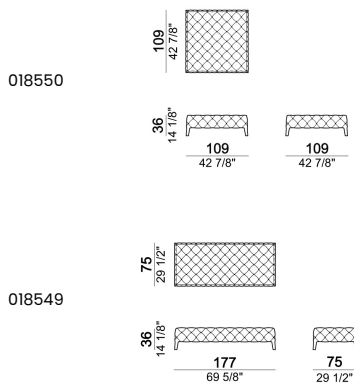

SPRINGING: elastic belts.

SEAT HEIGHT: 40 cm

ARM/BACKREST HEIGHT: 65 cm

FEET: beech wood covered with leather or velvet; underfoot in aluminum; h. 14 cm.

ATTENTION: only the seat cover is removable. The sofa is available in velvet (our collections "Vellù" and "Vellù pl" or velvet supplied by the client) or in the following leathers:

- "First"
- "A"
- "B"
- "Leonardo"
- C.O.L. max thickness 1,3 mm.

Sofa

Chaise-longue with right or left short arm

Armchair

Pouf

Cushion