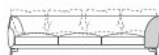

98cm / 38,6" 88cm / 34,6"
98cm / 38,6"

Art. DLNA284 DX/SX
L/W 284 H 67 P/D 97
W 111,8" H 26,4" D 38,2"