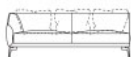

88cm / 34,6"
100cm / 39,4"
113cm / 44,5"

Art. DLNT187 DX/SX
L/W 187 H 67 P/D 97
W 73,6" H 26,4" D 38,2"

Art. DLNT211 DX/SX
L/W 211 H 67 P/D 97
W 83,1" H 26,4" D 38,2"

Art. DLNT236 DX/SX
L/W 236 H 67 P/D 97
W 92,9" H 26,4" D 38,2"

nr 3 cuscini suggeriti
recommended additional cushions

Pouf.
Ottoman.

Art. PLN92
L/W 92 H 36 P/D 92
W 36,2" H 14,2" D 36,2"

Cuscino in piuma.
Cushion filled with down.