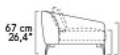

50 cm / 19,7"
26 cm / 14,2"

nr 3 cuscini suggeriti
recommended additional cushions