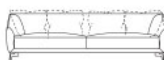

Art. DLN247
L/W 247 H 67 P/D 97
W 97,2" H 26,4" D 38,2"

nr 4 cuscini suggeriti
recommended additional cushions