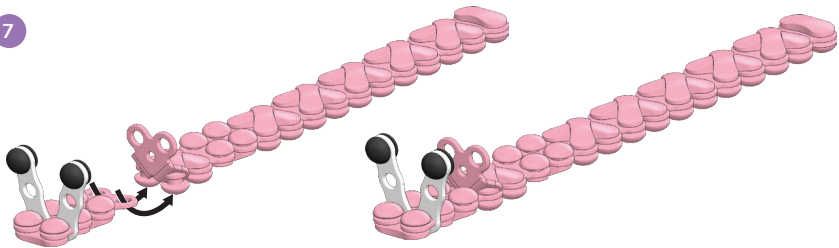

=

8x

2x

2x

9x

2x

2x

1

2x

2

3

4

5

6

7

8

9

4

5

EN - WARNING!

CHOKING HAZARD – Small parts. Not suitable for children under 3 years. **STRANGULATION HAZARD** – Functional long cord - Adult supervision required. Do Not form loops or chains longer than 30 cm (12 inches). **CAUTION:** This toy contains functional sharp points. Please retain the instructions since they contain important information.