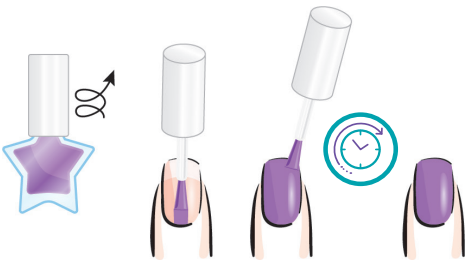

make it real™
Bringing Creativity to Life™

INSTRUCTIONS • INSTRUCCIONES • ANLEITUNG
INSTRUCTIES • ISTRUZIONI • 说明书 • التعليمات

Not included • Non inclus • No incluido
Nicht enthalten • Niet inbegrepen
Non incluso • 不包含 • غير متضمن