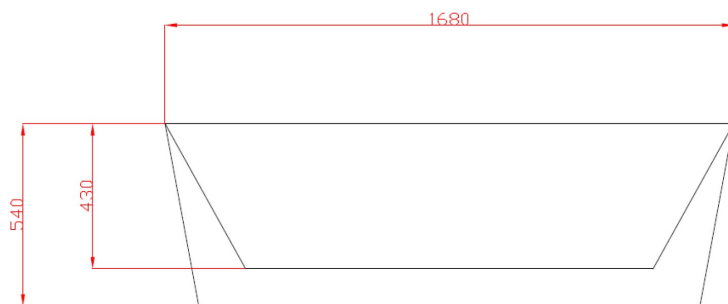

## CHARACTERISTIQUES:

- Acrylic thermoformed and reinforced with fiberglass.
- Overflow: Center position, rectangular
- Adjustable legs.
- Faucet Installation: Exterior

## AVAILABLE LENGTHS:

- 60" or 66"

DIMENSIONS OF APPLIANCES ARE NOMINAL AND MAY VARY BY  $\pm 1/4$  IN (6MM). WEIGHT VARIES BY  $\pm 5$  LB (2,3KG). THIS DRAWING IS NOT TO SCALE. THESE DIMENSIONS MAY BE CHANGED AT THE MANUFACTURER'S DISCRETION. CONSULT INSTALLATION INSTRUCTIONS FOR MORE INFORMATION

N.B. Les dimensions sont en millimètres.