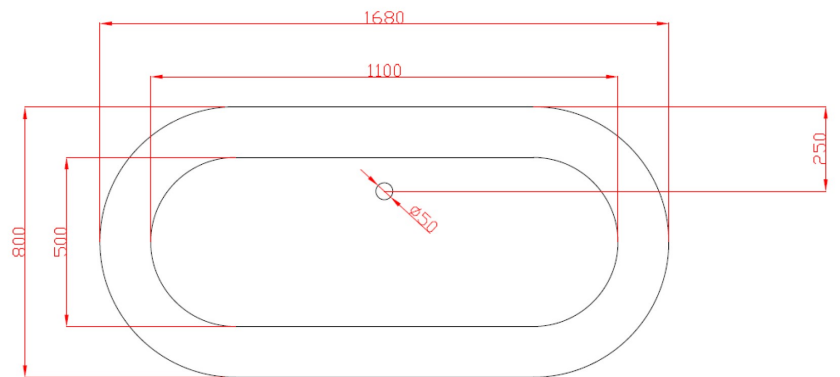

## CHARACTERISTIQUES:

- Acrylic thermoformed and reinforced with fiberglass.
- Overflow: Center position, rectangular
- Adjustable legs.
- Faucet Installation: Exterior

## AVAILABLE LENGTHS:

- 60" or 66"

DIMENSIONS OF APPLIANCES ARE NOMINAL AND MAY VARY BY  $\pm 1/4$  IN (6MM). WEIGHT VARIES BY  $\pm 5$  LB (2,3KG). THIS DRAWING IS NOT TO SCALE. THESE DIMENSIONS MAY BE CHANGED AT THE MANUFACTURER'S DISCRETION. CONSULT INSTALLATION INSTRUCTIONS FOR MORE INFORMATION

N.B. Les dimensions sont en millimètres.