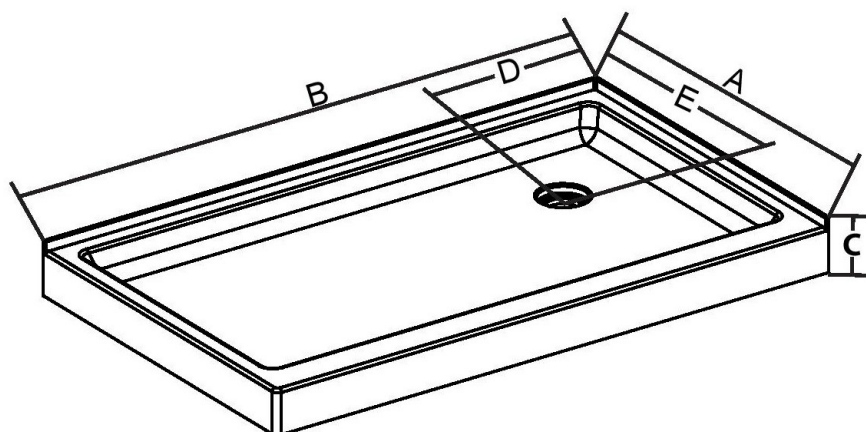

ANGELA

Shower Base

Agua CANADA

CHARACTERISTIQUES:

- Rectangular shower base
- Acrylic reinforced with fiberglass
- Dimensions 60 x 36 in
- Height at the 4 "threshold
- On one side
- Tile flange kit included
- Corner installation

COLOR:

- Blanc pur 0081

INSTALLATION NOTE:

The installation must be conform to the installation instructions provided with the product.

Modèle Model	Dimensions*				
	A	B	C	D	E
ABR3648L	36" [91.4cm]	48" [121.9cm]	4" [10.2cm]	12" [30.5cm]	12" [30.5cm]
ABR3648R	36" [91.4cm]	48" [121.9cm]	4" [10.2cm]	12" [30.5cm]	12" [30.5cm]
ABR3660L	36" [91.4cm]	60" [152.4cm]	4" [10.2cm]	12" [30.5cm]	12" [30.5cm]
ABR3660R	36" [91.4cm]	60" [152.4cm]	4" [10.2cm]	12" [30.5cm]	12" [30.5cm]

* Tolérance sur les dimensions: $\pm 1/4"$ [.6 cm]