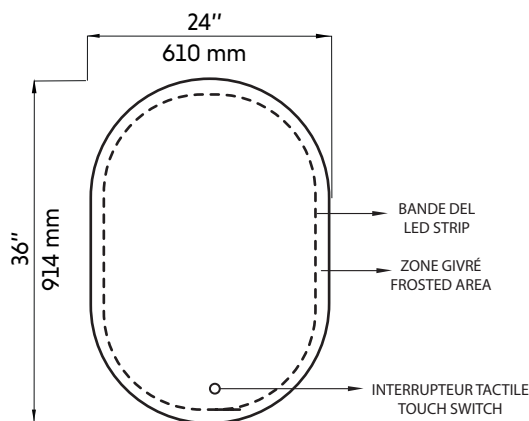

# OLAF-36-GD

Agua

Miroir en oval encadrée or brossé avec lumières DEL 24"X36"  
24"X36" brushed brass (gold) framed oval mirror with LED lights

## Features:

- Clear distortion-free reflection
- High quality eco-friendly glass
- Anti-fog
- High efficiency lighting saves energy
- Humidity resistant LED strip
- Light color temperature 6000k
- Touch switch to control ON/OFF
- LED driver (110-220V, 50/60HZ)
- Aluminum alloy frame
- Sturdy and resistant to rust frame
- Pre-installed hooks on the back
- Screws included

## Warranty and certifications:

- 1 year warranty against manufacturing defects
- ETL certification

AVANT / FRONT

ARRIÈRE / BACK

CÔTÉ / SIDE

\* Ces dimensions de fixations sont en pouce ou en millimètres et peuvent varier de  $\pm 1/4"$  (6 mm). Le dessin n'est pas à l'échelle. Ces dimensions peuvent être changées à la discrétion du fabricant. Aucune responsabilité n'est assumée.

\* All dimensions are in inches or millimetres and may vary from  $\pm 1/4"$  (6 mm). Illustrations are not drawn to scale. Dimensions may vary. These dimensions may be changed at the discretion of the manufacturer. No responsibility is assumed.