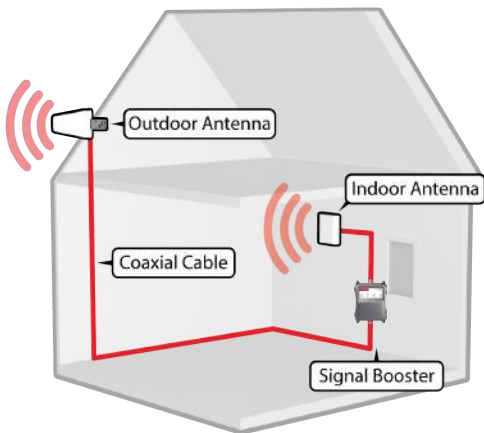

Installation is straightforward and can be completed with minimal tools. A step-by-step video guides you through connecting two antennas to the booster. The antennas communicate with both cellular devices and the cell tower for the strongest, most powerful signal possible.

weBoost amplifies signals to improve coverage—including 4G LTE—no matter your cellular carrier in the United States and Canada. The Connect 4G comfortably handles multiple simultaneous connections across multiple carriers, providing effortless voice and data communications for all users.

BUILDING

**MULTIPLE
DEVICES**

 **weboost**

BOOST YOUR CELL SIGNAL

In Your Home or Workspace

Connect 4G-X™ • model 471104

Kit includes booster, indoor antenna, outdoor antenna, power supply, and cables.

FREQUENCY	BAND 12/17	700 MHz
	BAND 13	700 MHz
	BAND 5	850 MHz
	BAND 4	1700/2100 MHz
	BAND 25/2	1900 MHz
MAX GAIN	70 dB	
POWER REQUIREMENTS	AC/DC 12 V / 3 A	
CONNECTORS	N-Female	
DIMENSIONS	6.5 x 8.75 x 1.63 in / 16.51 x 22.23 x 4.13 cm	
WEIGHT	2.6 lbs / 1.18 kg	