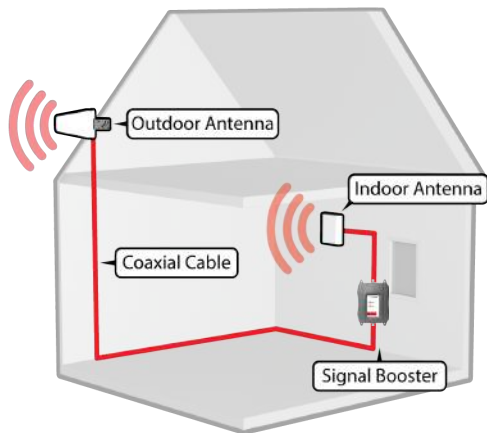

Installation is straightforward and can be completed with minimal tools. A step-by-step video guides you through connecting two antennas to the booster. The antennas communicate with both cellular devices and the cell tower for the strongest, most powerful signal possible.

weBoost amplifies signals to improve coverage—including 3G data—no matter your cellular carrier in the United States and Canada. The Connect 3G-X comfortably handles multiple simultaneous connections across multiple carriers, providing effortless voice and data communications for all users.

BUILDING

**MULTIPLE
DEVICES**

 **weboost**®

BOOST YOUR CELL SIGNAL

In Your Home or Workspace

Connect 3G-X™ • model 470105

Kit includes booster, indoor antenna, outdoor antenna, power supply, and cables.

FREQUENCY	BAND 5	850 MHz
	BAND 2	1900 MHz
MAX GAIN	70 dB	
POWER REQUIREMENTS	AC/DC 6 V / 2.5 A	
CONNECTORS	N-Female	
DIMENSIONS	6.75 x 4.2 x 1.25 inch / 17.1 x 10.8 x 3.17 cm	
WEIGHT	1.27lbs / .544 kg	