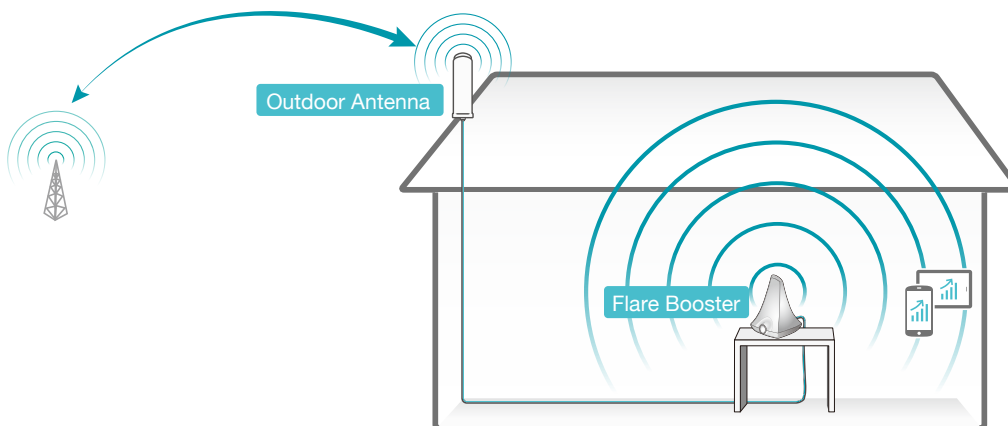

Residential

Boosts Voice & 4G LTE

Multiple Users

All Carriers

Auto Gain Control

FLARE™

Home/Office Voice & 4G Data Cellular Booster

SureCall Flare Five-band Home Cellular Signal Booster

Overview

The SureCall Flare is an all-carrier voice and 4G LTE signal booster that provides a simplified setup by combining the booster and indoor antenna into an attractively designed tabletop unit. Signal is delivered to the Flare booster using the provided omni directional outdoor antenna and a single connecting low-loss cable. SureCall's award-winning, patented all-carrier booster then delivers enhanced signal coverage to all mobile devices within range, up to 2500 sq. ft., for clearer and more reliable voice and data performance.

Features and Benefits

- Simplified setup that features a combined booster and indoor antenna
- Boosts voice and 4G LTE signal for all mobile devices
- Provides improved coverage up to 2500 sq. ft.
- Supports multiple users simultaneously
- Backed by industry leading 3 year manufacturer's warranty

Booster Kit Includes:

The Flare Kit (SC-Poly-DT-O-Kit) includes: the Flare booster with built-in indoor antenna, power supply, coax cable and outdoor omni antenna.

Installation Example

The SureCall Flare signal booster

SPECIFICATIONS

Uplink Frequencies:	698-716 / 776-787 / 824-849 / 1710-1755 / 1850-1915 (MHz)
Downlink Frequencies:	728-746 / 746-757 / 869-894 / 1930-1995 / 2110-2155 (MHz)
Max Gain:	72 dB | 65.5 dB (Canada)
Input/Output Impedance:	75 / 50 Ω
Cable:	RG6 (50 ft.)
RF Connectors:	F Female
FCC ID / IC:	RSNDT / 7784A-DT

► Patent No. US 8,867,572 B1; US 9,100,839 B2