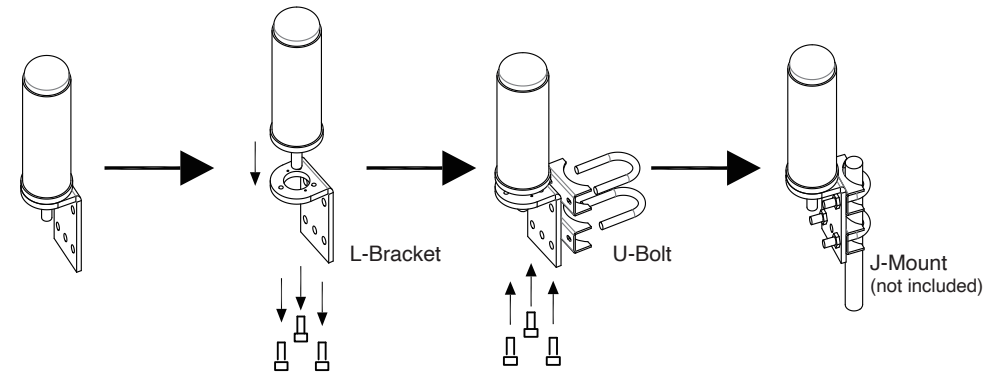

### Overview

The SC-288W wide band fiberglass antenna is an omni-directional antenna that can receive and send signals from 360° and does not need to be pointed toward a cellular tower. Range of antenna is approximately 30 miles to and from cellular towers free of obstructions.

Besides the antenna itself, parts include mounting equipment for either a flat horizontal surface or a wall. It should be mounted in an upright position for best results.

### Installation

Place antenna through the hole on the top of the L-Bracket.

Attached 3 screws through the L-Bracket and into holes on the base of the antenna.

Place the 2 U-bolt ends with the J-Mount (not included) inside, through the U-Bolt base and then through the L-Bracket.

Attach the 3 lock washers to the ends of the U-Bolts on the back of the L-Bracket and tighten with the provided Hex nuts.