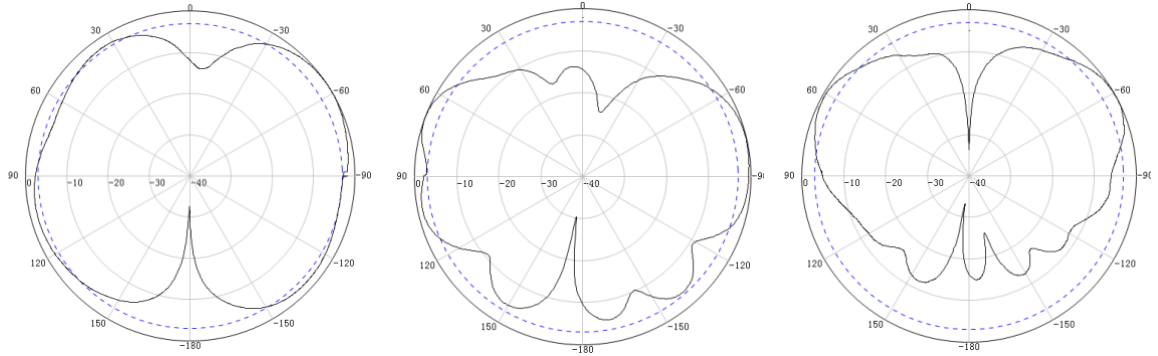

# RSRF 4.3-10 Dome Antenna

Vertical pattern

## Features:

- Omnidirectional dome ceiling antenna
- 50 ohm
- 3/5 dBi gain
- 698-2700MHz

## Specifications:

|                         |  |
|-------------------------|--|
| Model                   | ANT727-4310-DOME-LP                                    |
| Frequency Range         | 698 – 2700MHz  |
| VSWR                    | <1.5   |
| Horizontal Beam width   | 360°   |
| Max power (W)           | 50   |
| Intermodulation         | <-153dBc@2*43dBm                                       |
| Impedance               | 50 ohm   |
| Connector type          | 4.3-10 female  |
| Weight (g)              | 400  |
| Dimensions              | Φ203×98  |
| Radome material         | ABS  |
| Antenna's color         | White  |
| Environment Temperature | Working Temperature: -40~+55<br>Operation Humidity <95 |