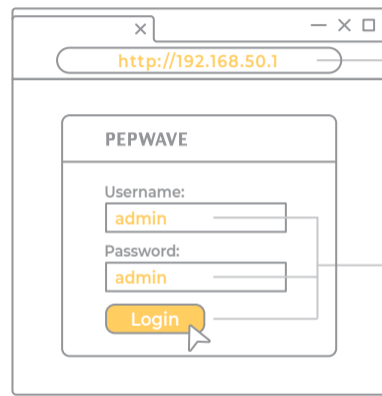

XXXXXXXX
XXXXXXXXXX
Serial No: 1234-56AB-CDEF
LAN MAC: A1-B2-C3-D4-E5-F6
XXXXXXXX

Wi-Fi name (SSID):
Pepwave-CDEF
Password:
C3D4E5F6

* Check the Silver label at the bottom of the device

Types of Antenna Connectors:

* Please refer to antenna or cable ends

3 WAN Set Up BY Ethernet OR USB OR SIM card

PEPWAVE

Insert to SIM slot 1

4 Open a Web browser

5 Router IP address

6 Login