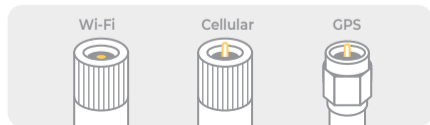

MAX SERIES UBR SERIES SFE SERIES SURF SOHO

02-150061-00

© Peplink | Pepwave. All rights reserved.

Last update: Mar 2021

PEPWAVE

1 Plug in Power

PEPWAVE

2 Connect to Computer BY Ethernet Cable OR Wi-Fi

XXXXXXXX
XXXXXXXXXX
Serial No: 1234-56AB-CDEF
LAN MAC: A1-B2-C3-D4-E5-F6
XXXXXXXX

Wi-Fi name (SSID):
Pepwave-CDEF
Password:
C3D4E5F6

* Check the Silver label at the bottom of the device

Types of Antenna Connectors: