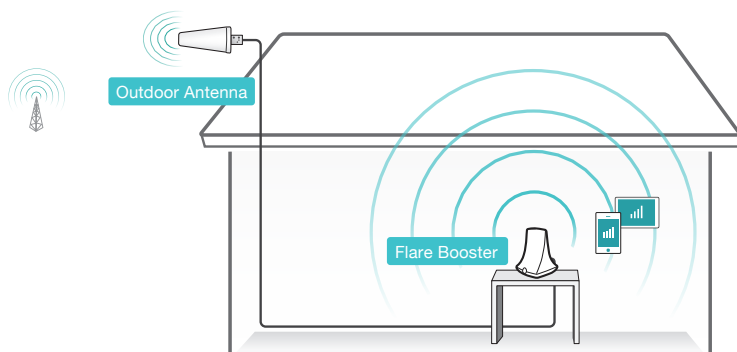

Installation Example

The SureCall FlareDB+ signal booster

Specifications

Uplink Frequency :	698-716 / 776-787 (MHz)
Downlink Frequency :	728-746 / 746-757 (MHz)
Max Gain:	72 dB
Impedance:	75Ω in / 50Ω out
VSWR :	≤2.0
Cable:	RG6 (50 ft.)
AC Power :	Input: AC 110 – 240 V, 60 Hz ; Output: DC 5V / 3A
Power Consumption:	<12W
RF Connectors:	F Female
FCC ID / IC:	RSNFLARE-3 / 7784A-FLARE3

► Patent No. US 8,867,572 B1; US 9,100,839 B2

Frequency Band Check

FlareDB+ is a dual band 700 MHz cellular signal booster that amplifies 4G LTE voice and data for Verizon, AT&T and T-Mobile on Bands 12 and 13. Please confirm which bands your device is using prior to purchasing. Process may vary based on your specific iOS version.

1. **iPhone:** Dial *3001#12345##* and press Call
   Click 'Serving Cell Info'
   Then 'Freq Band Indicator' and check band number
2. **Android:** Download and install the 'LTE Discovery' App
   Click 'Signals' and check the band number

Part: SC-FlareDB; UPC: 854328008763