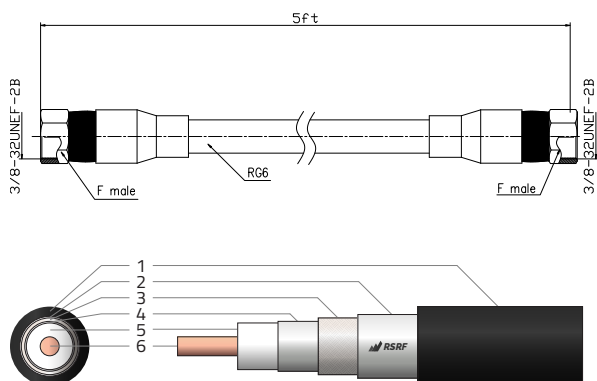

# RG6 F-Male Jumper Cable

by WAVEFORM

SKU: CARG6U-FMFM-005F

## Main Features:

- F-Male connectors
- 0-3000 MHz
- 75 Ω
- 6.9 mm diam. cabling

| # | Description     | Material       | Diameter (mm) | Plating |
|---|-----------------|----------------|---------------|---------|
| 1 | Jacket          | PVC            | 6.99          | N/A     |
| 2 | Outer Shield    | Aluminum Foil  | 5.59          | N/A     |
| 3 | Outer Shield    | Aluminum Braid | 5.58          | N/A     |
| 4 | Outer Shield    | Aluminum Foil  | 5.57          | N/A     |
| 5 | Dielectric      | PE             | 4.57          | N/A     |
| 6 | Inner Conductor | Copper         | 1.02          | N/A     |
|   | F Body          | Brass          | 20.3          | Nickel  |
|   | Crimping Suite  | Brass          | N/A           | Nickel  |
|   | Gasket          | Silicon Rubber | N/A           | Nickel  |
|   | O-ring Sealing  | Silicon Rubber | N/A           | N/A     |

## Specifications:

### Mechanical:

|                    |               |
|--------------------|---------------|
| Jacket Color       | Black         |
| Cable Type         | RG6           |
| Cable Diameter     | 6.99 mm       |
| Cable Length       | 1.50 m (5 ft) |
| Bending Radius     | 34.8 mm       |
| Connector Type     | F-Male        |
| Connector Diameter | 11.0 mm       |
| Net Weight         | 77.9 g        |
| NFPA Rated?        | No            |
| ROHS Compliant?    | Yes           |