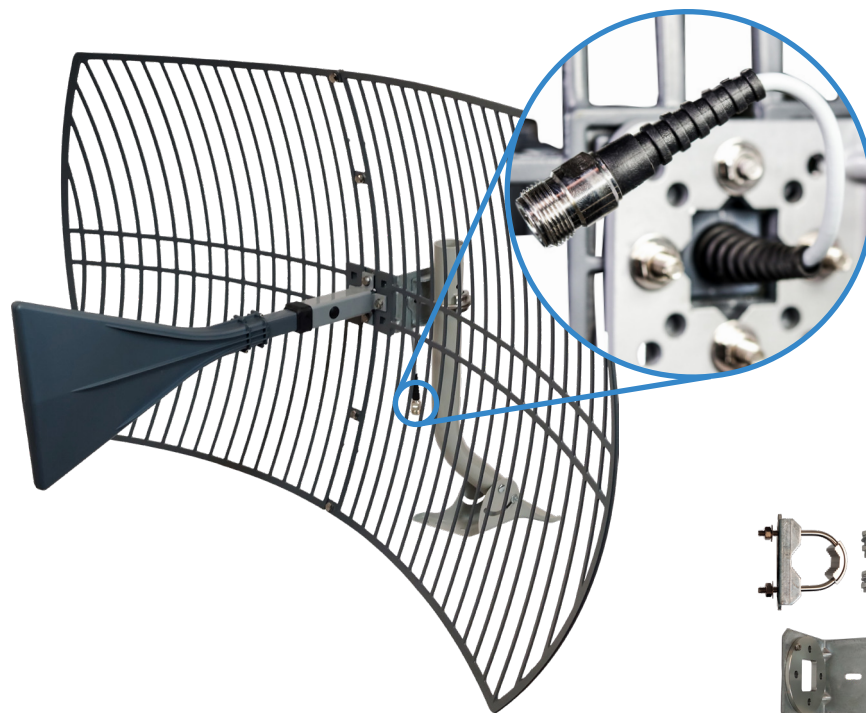

Griddy: Grid Parabolic Antenna

by WAVEFORM

SKU: ANT66NF-GP

Main Features:

- Ultra Wideband
Grid Parabolic Antenna
- 50 Ω
- 12-26 dBi
- 600-6500 MHz

Specifications:

Electrical:

Frequency Range	600-960 MHz	1700-2700 MHz	3000-6500 MHz
Gain	14.5 dBi \pm 2.5 dB	21.5 dBi \pm 1.5 dB	24.5 dBi \pm 1.5 dB
Horizontal Beamwidth	20 deg	12 deg	7 deg
Vertical Beamwidth	23 deg	15 deg	9 deg
Front-to-Back Ratio	20 dB		
VSWR	1.6:1	1.5:1	1.4:1
Input Impedance	50 Ω		
Polarization	Horizontal or Vertical		
Maximum Power	100 W		

Mechanical:

Type	Directional
Radome Color	Grey
Radome Material	ASA Anti UV
Dimensions	610 x 990 x 410 mm
Connector Type	N-Female
Cable Type	RG58
Cable Length	25 cm
Net Weight	2.4 kg
Mounting Type	Pole
Mounting Material	Aluminum
Mounting Mast Diam.	38-50 mm