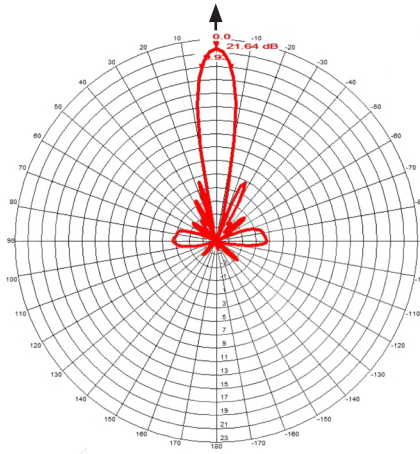

Griddy: Grid Parabolic Antenna

by WAVEFORM

SKU: ANT66NF-GP

Main Features:

- Ultra Wideband
Grid Parabolic Antenna
- 50 Ω
- 12-26 dBi
- 600-6500 MHz

Specifications:

Electrical:

Frequency Range	600-960 MHz	1700-2700 MHz	3000-6500 MHz
Gain	14.5 dBi \pm 2.5 dB	21.5 dBi \pm 1.5 dB	24.5 dBi \pm 1.5 dB
Horizontal Beamwidth	20 deg	12 deg	7 deg
Vertical Beamwidth	23 deg	15 deg	9 deg
Front-to-Back Ratio	20 dB		
VSWR	1.6:1	1.5:1	1.4:1
Input Impedance	50 Ω		
Polarization	Horizontal or Vertical		
Maximum Power	100 W		

Mechanical:

Type	Directional
Radome Color	Grey
Radome Material	ASA Anti UV
Dimensions	610 x 990 x 410 mm
Connector Type	N-Female
Cable Type	RG58
Cable Length	25 cm
Net Weight	2.4 kg
Mounting Type	Pole
Mounting Material	Aluminum
Mounting Mast Diam.	38-50 mm

Environmental:

Protection Class	IP65
Rated Wind Velocity	210 km/h
Operating Temperature	-0 to +60 deg C
Lightning Protection	DC Ground

WAVEFORM

3411 W. Lake Center Drive,
Santa Ana, CA 92704

www.waveform.com
1-800-761-3041

Griddy: Grid Parabolic Antenna

by WAVEFORM

600-960 MHz

1710-2700 MHz

3000-6500 MHz

Vertical Plane
"Top-down view"

WAVEFORM

3411 W. Lake Center Drive,
Santa Ana, CA 92704