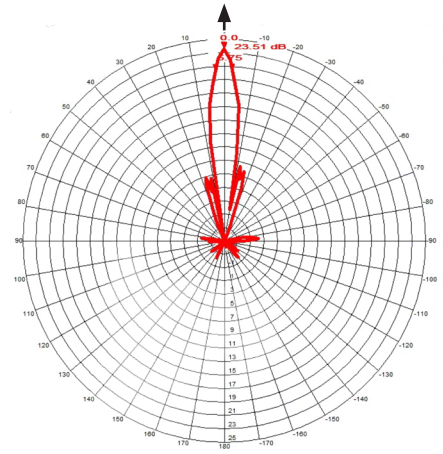

Griddy: Grid Parabolic Antenna

by WAVEFORM

SKU: ANT66NF-GP

Main Features:

- Ultra Wideband
Grid Parabolic Antenna
- 50 Ω
- 12-26 dBi
- 600-6500 MHz

Specifications:

Electrical:

Frequency Range	600-960 MHz	1700-2700 MHz	3000-6500 MHz
Gain	14.5 dBi \pm 2.5 dB	21.5 dBi \pm 1.5 dB	24.5 dBi \pm 1.5 dB
Horizontal Beamwidth	20 deg	12 deg	7 deg
Vertical Beamwidth	23 deg	15 deg	9 deg
Front-to-Back Ratio	20 dB		
VSWR	1.6:1	1.5:1	1.4:1
Input Impedance	50 Ω		
Polarization	Horizontal or Vertical		
Maximum Power	100 W		

Mechanical:

Type	Directional
Radome Color	Grey
Radome Material	ASA Anti UV
Dimensions	610 x 990 x 410 mm
Connector Type	N-Female
Cable Type	RG58
Cable Length	25 cm
Net Weight	2.4 kg
Mounting Type	Pole
Mounting Material	Aluminum
Mounting Mast Diam.	38-50 mm

Griddy: Grid Parabolic Antenna

by WAVEFORM

600-960 MHz

1710-2700 MHz

3000-6500 MHz

Vertical Plane
"Top-down view"

WAVEFORM

3411 W. Lake Center Drive,
Santa Ana, CA 92704