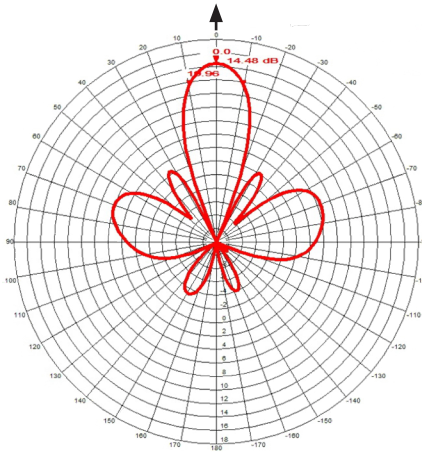

Griddy: Grid Parabolic Antenna

by WAVEFORM

SKU: ANT66NF-GP

Main Features:

- Ultra Wideband
Grid Parabolic Antenna
- 50 Ω
- 12-26 dBi
- 600-6500 MHz

Specifications:

Electrical:

Frequency Range	600-960 MHz	1700-2700 MHz	3000-6500 MHz
Gain	14.5 dBi \pm 2.5 dB	21.5 dBi \pm 1.5 dB	24.5 dBi \pm 1.5 dB
Horizontal Beamwidth	20 deg	12 deg	7 deg
Vertical Beamwidth	23 deg	15 deg	9 deg
Front-to-Back Ratio	20 dB		
VSWR	1.6:1	1.5:1	1.4:1
Input Impedance	50 Ω		
Polarization	Horizontal or Vertical		
Maximum Power	100 W		

Mechanical:

Type	Directional
Radome Color	Grey
Radome Material	ASA Anti UV
Dimensions	610 x 990 x 410 mm
Connector Type	N-Female
Cable Type	RG58
Cable Length	25 cm
Net Weight	2.4 kg
Mounting Type	Pole
Mounting Material	Aluminum
Mounting Mast Diam.	38-50 mm

Environmental:

Protection Class	IP65
Rated Wind Velocity	210 km/h
Operating Temperature	-0 to +60 deg C
Lightning Protection	DC Ground

WAVEFORM

3411 W. Lake Center Drive,
Santa Ana, CA 92704

www.waveform.com
1-800-761-3041

Griddy: Grid Parabolic Antenna

by WAVEFORM

600-960 MHz

1710-2700 MHz

3000-6500 MHz

Vertical Plane
"Top-down view"

WAVEFORM

3411 W. Lake Center Drive,
Santa Ana, CA 92704