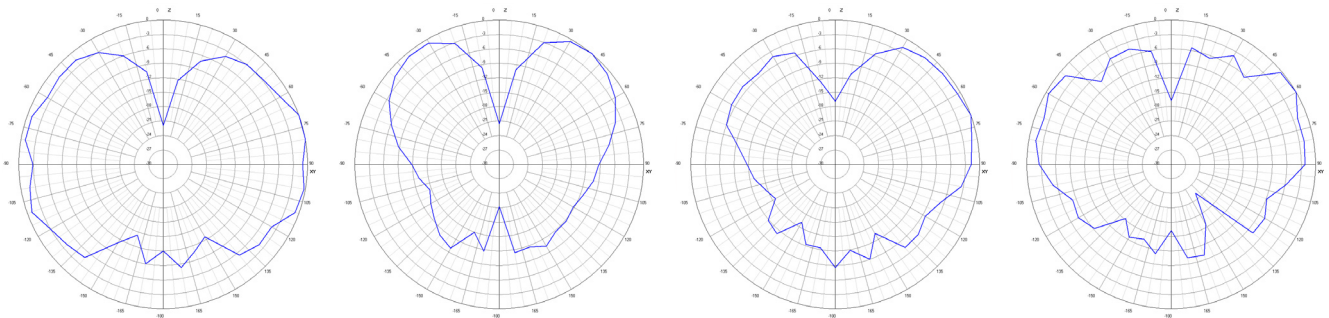

# Dome Antenna

by WAVEFORM

650 MHz

1950 MHz

3800 MHz

5400 MHz

Vertical Plane  
"Top-down view"

Horizontal Plane  
"Side-on view"