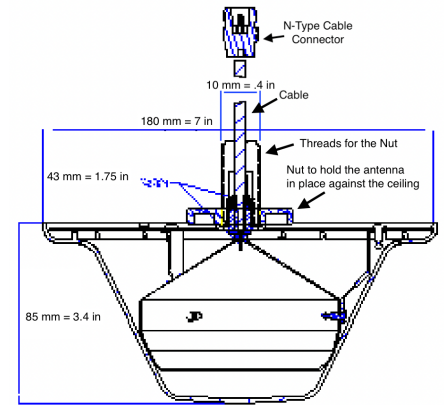

Dome Antenna

by WAVEFORM

SKU: ANT627NF-DOME

Main Features:

- Dome Antenna
- 50 Ω
- 3.0-5.5 dBi
- 600-6000 MHz

Specifications:

Electrical:

Frequency Range	600-960 MHz	1710-2700 MHz	2700-6000 MHz
Gain (Peak)	2.5 dBi $\pm$ 1 dB	5.5 dBi $\pm$ 1.5 dB	5.0 dBi $\pm$ 1 dB
Horizontal Beamwidth	360 deg		
Vertical Beamwidth	90 deg		
VSWR	$\leq$ 1.7	$\leq$ 1.5	$\leq$ 1.5
Input Impedance	50 Ω		
Polarization	Vertical		
PIM (IM3)	$\leq$ -140 dBm @ 33 dBm*2		
Maximum Power	50 W		

Mechanical:

Type	Omnidirectional
Radome Color	White
Radome Material	UV-Protected ABS
Dimensions	186 mm $\varnothing$ x 86 mm
Connector Type	N-Female
Cable Type	RG58
Cable Length	30 cm (12 inch)
Net Weight	275 g
Mounting Type	Ceiling
Mounting Material	ABS

Environmental:

Protection Class	IP52
Operating Temperature	-40 to +60 deg C
Limit Temperature	-55 to +70 deg C
Lightning Protection	DC Ground

WAVEFORM

3411 W. Lake Center Drive,
Santa Ana, CA 92704

www.waveform.com
1-800-761-3041