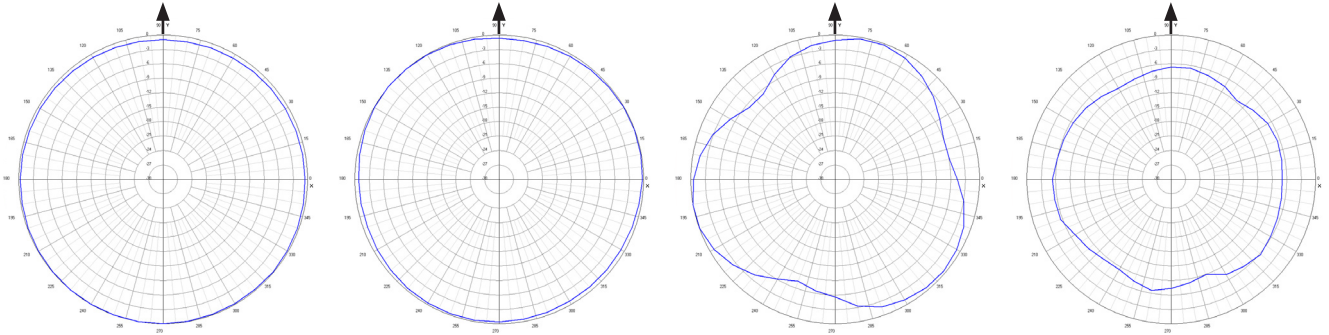

# Dome Antenna

by WAVEFORM

650 MHz

1950 MHz

3800 MHz

5400 MHz

Vertical Plane  
"Top-down view"

Horizontal Plane  
"Side-on view"