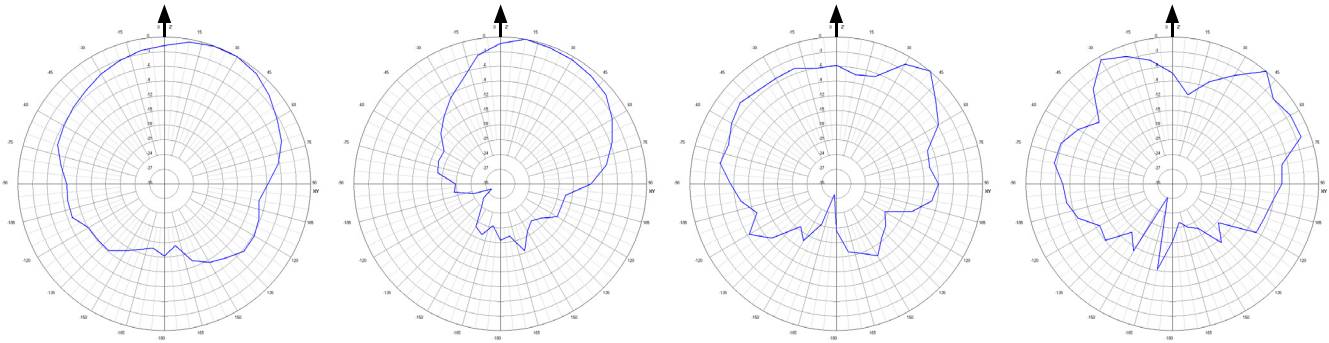

4x4 MIMO Outdoor Panel Antenna

by WAVEFORM

650 MHz

1950 MHz

3800 MHz

5400 MHz

Vertical Plane
"Top-down view"

Horizontal Plane
"Head-on view"