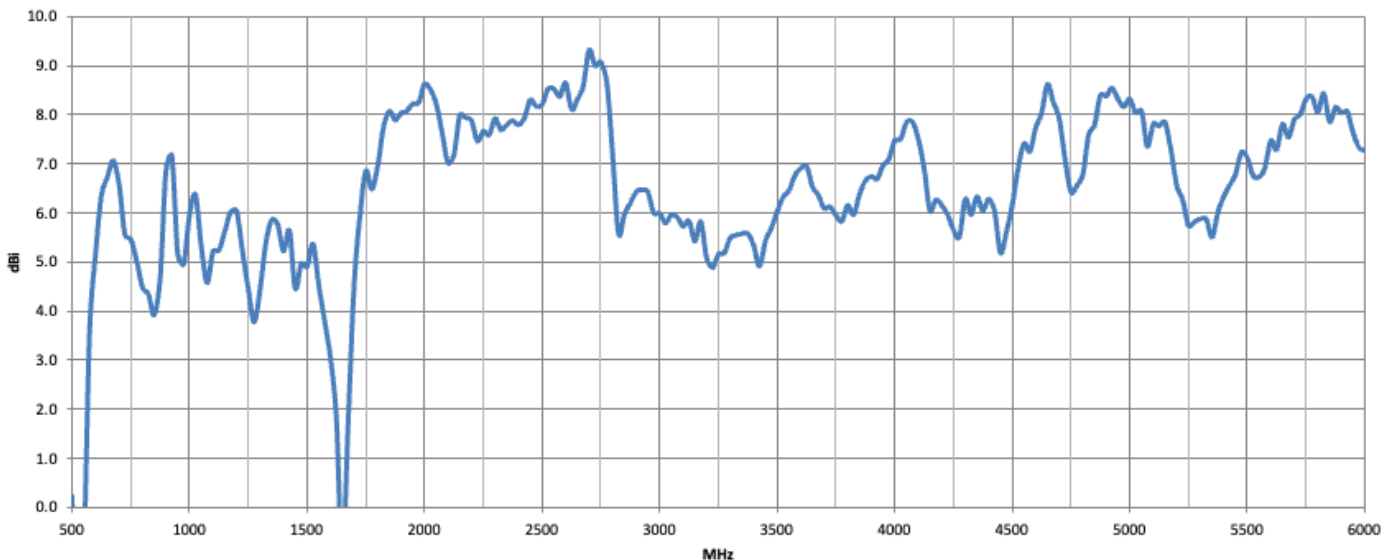

Antenna Gain (dBi) by Frequency (Mhz)