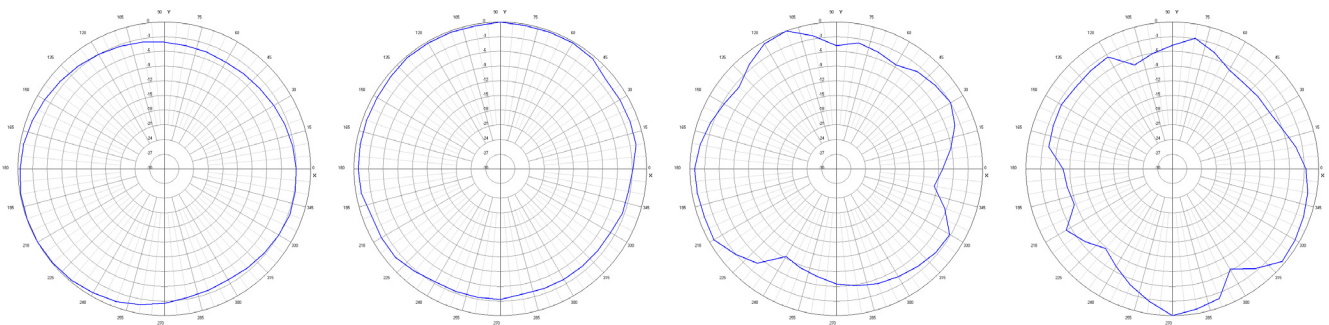

4x4 MIMO Outdoor Panel Antenna

by WAVEFORM

650 MHz

1950 MHz

3800 MHz

5400 MHz

Vertical Plane
"Top-down view"

Horizontal Plane
"Head-on view"