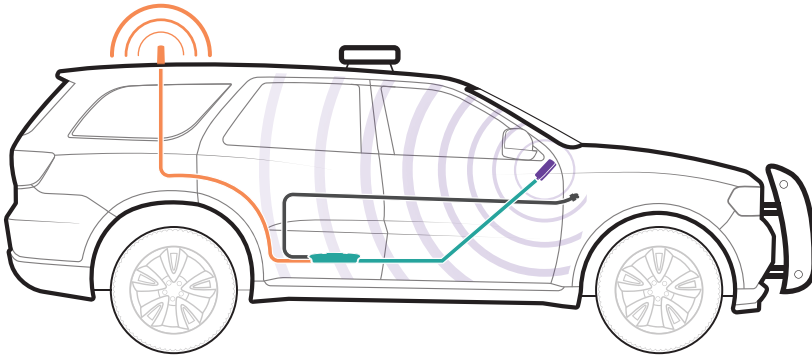

Installation