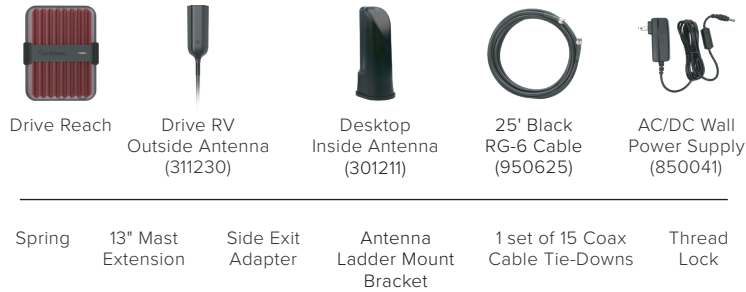

Kit Includes

About

The **Drive Reach RV** is a versatile, multi-user, in-vehicle cell signal booster—designed for use with all RV classes and towable trailers. Backed by up to 50 dB max gain, the Drive Reach RV delivers the strongest cell signal possible on all available network speeds. The enhanced outside antenna’s modular design allows for custom setup and optimal positioning for signal reception. Whether parked or on the road, Drive Reach RV users experience fewer dropped calls, better voice quality, uninterrupted texts, faster data speeds, better streaming, and improved hotspot capability.

The Drive Reach RV kit comes with everything for DIY installation; including 25’ of RG-6 extender cable for ideal booster placement within RVs of any size. With side-exit adapter and mounting hardware, the outside antenna fits universal CB-antenna mounts and exterior RV ladder poles. Drive Reach RV is compatible with all cell phones, hotspots, cellular-connected tablets, and other cell devices on all US mobile carriers—including Verizon, AT&T, and T-Mobile.

Like all weBoost boosters, the Drive Reach RV is FCC-approved and comes with a 2-year warranty.

Specifications

MODEL NUMBER	470354⁺	
FREQUENCIES	Band 12/17	700 MHz
	Band 13	700 MHz
	Band 5	850 MHz
	Band 4	1700/2100 MHz
	Band 25/2[*]	1900 MHz
MAX GAIN	50 dB	
IMPEDANCE	50 Ohm	
POWER	12V, 1.8A	
CONNECTORS	SMA Male	
BOOSTER DIMENSIONS	6 x 4.5 x 1.5 in.	
BOOSTER WEIGHT	1.8 lbs	

[*]New frequency band utilized by Drive Reach RV