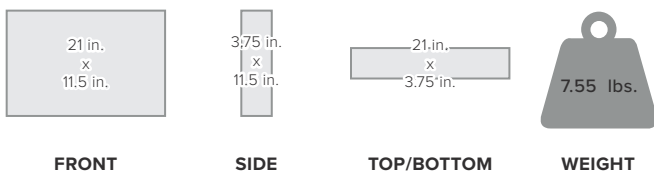

## Package Dimensions

21 L x 11.5 W x 3.75 H

MASTER CARTON: 23 L x 19 W x 13 H | 41 lbs. | QTY 5

FOR PARTNER'S USE

470354\_Drive-REACH-RV\_SS\_120921