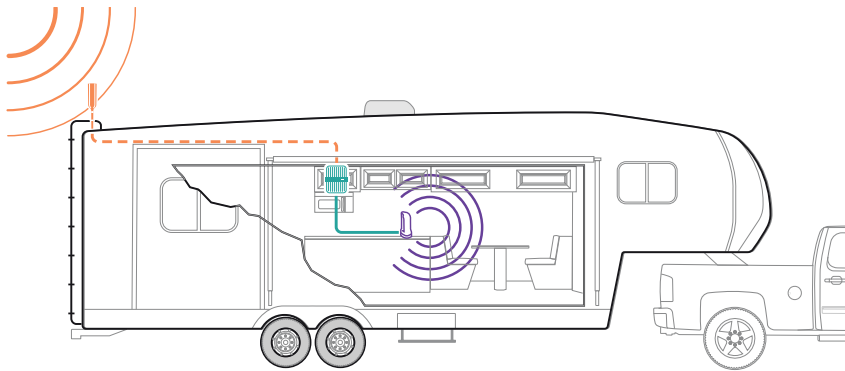

Installation

1. 1 **Receives signal:** The powerful antenna reaches out to access a voice and data signal, and delivers it to the booster.
2. 2 **Boost signal:** The booster receives the signal, amplifies it, and serves as a relay between your phone and the nearest cell tower.
3. 3 **Broadcasts signal:** Your devices get a stronger signal, and calls and data are fed through the booster back to the network.