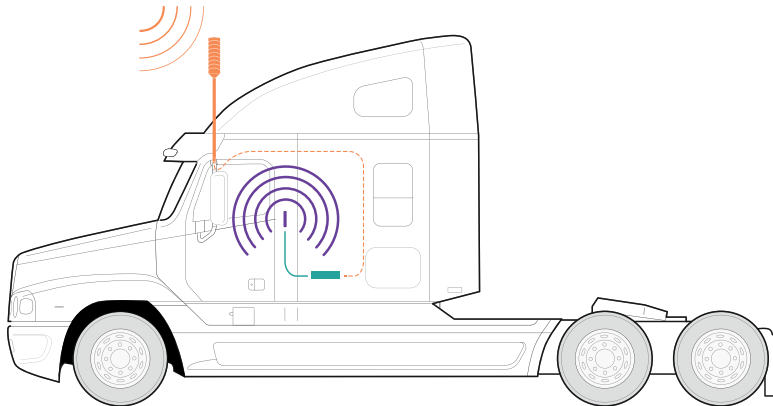

Drive 4G-X OTR

SKU: 470210 MAP: \$499.99

FEATURES

- Boosts 4G LTE & 3G for large trucks and RV's with 4G Trucker Antenna
- For multiple devices and users
- Works on ALL cellular devices with ALL carriers simultaneously
- Enhances talk, text, and high-speed 4G LTE internet

- LTE** FASTEST NETWORK SPEEDS
- 4G** FAST NETWORK SPEEDS
- +** UP TO +50 dB GAIN
- +** MULTI-USER WIRELESS BOOSTER

Kit Includes

About

The **Drive 4G-X OTR** is our most powerful in-vehicle truck cell phone signal booster certified in the US and Canada, with Wilson Electronics* ruggedized, all weather OTR Truck Omni-Directional Antenna for maximum connection range and a 60% larger service range than the other boosters out there. The Drive 4G-X OTR boosts voice and data with max FCC-allowed 50 dB system gain, enhancing 4G LTE, as well as 3G and 2G network signals, up to 32x. Drivers get fewer lost connections and dead zones, better audio quality, faster data uploads and downloads with this premier signal booster.

As with all weBoost boosters, all components needed for installation come in one package for easy DIY installation. The power supply plugs into CLA, while ignition power kits are also available. The Drive 4G-X OTR works with all cellular devices and all North American carriers. The booster kit comes with a 3-Way mount included, this antenna mounts to horizontal and vertical bars up to 1" diameter or to surface of vehicle.

Installation

- 1 Receives signal:** The powerful antenna reaches out to access a voice and 3G, 4G, and LTE data signal, and delivers it to the booster.
- 2 Boost signal:** The booster receives the signal, amplifies it, and serves as a relay between your phone and the nearest cell tower.
- 3 Broadcasts signal:** Your devices get a stronger signal, and calls and data are fed through the booster back to the network.