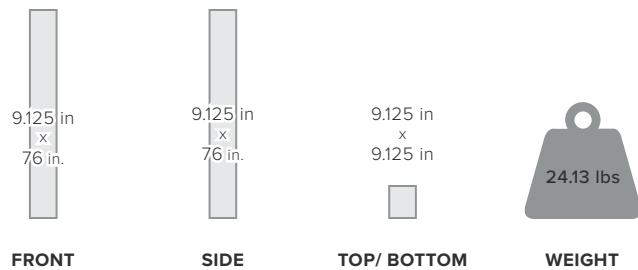

Package Dimensions

Combo Box: 9.125 in L x 9.125 in W x 76 in H