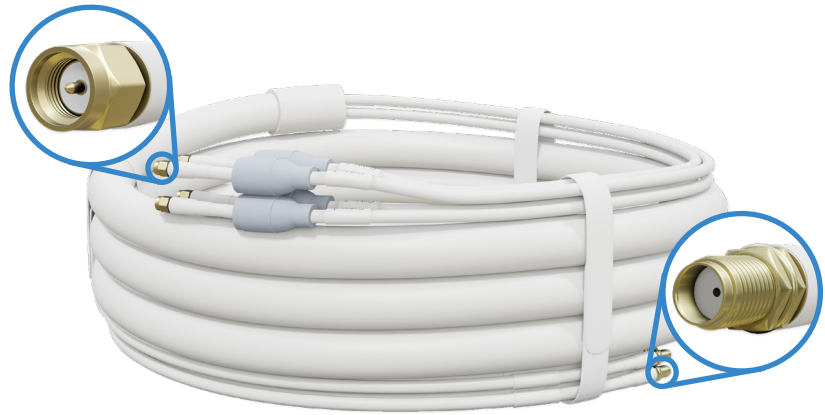

# UltraFlex-Quad

Designed by WAVEFORM in California

SKU: 195Q-SFM-xx

## Features:

- Four SMA-Female to SMA-Male ultraflex LMR195 cables grouped into one highly flexible cable.
- Integrated Weatherproof boots offer a fortified outdoor SMA connection.
- 0 MHz to 6000 MHz

#	Description	Material
1	SMA Body	Gold-Plated Brass
2	Weatherproof Boot	Silicone Rubber
3	Heatshrink	PVC
4	Cable Molding	Solid TPE
5	Cable Jacket (Group & Individ.)	TPE
6	Inter-cable Sheath	Clear PET
7	Inter-cable Filler	PP Lattice
8	Outer Conductor (#1)	Tinned Copper Braid
9	Outer Conductor (#2)	Bonded Aluminum Foil
10	Dielectric	PE Foam
11	Inner Conductor	Bare Copper

## Specifications:

Electrical:		RF Attenuation (per 10 ft):		Mechanical:		
Input Impedance	50 $\Omega$	600 MHz	0.9 dB	Cable (Whole)	Jacket Color	White (RAL 9016)
Frequency Range	0 - 6000 MHz	900 MHz	1.1 dB		Type	LMR195
VSWR	$\leq 1.5$	1800 MHz	1.6 dB		Length	3.05 m (10 ft) 6.10 m (20 ft)
Capacitance	83.3 pF/m	2100 MHz	1.7 dB		Diameter	13.4 mm (0.53 in) [Group] 18.7 mm (0.74 in) [Mold] 4.7 mm (0.19 in) [Indiv.]
Velocity	75 %	2500 MHz	1.9 dB	Bending Radius		130 mm (5.1 in) [Repeat] 65 mm (2.6 in) [Install]
Shielding	> 90 dB	3000 MHz	2.1 dB	Male Cable End	Connector Type	SMA-Male
Voltage	1000 V max (Working) 3000 V rms (Withstand)	4000 MHz	2.4 dB		Connector Diam.	7.9 mm (0.31 in)
		5000 MHz	2.8 dB		Cable Length	400 mm (16 in)
Contact Resist. (Cables)	$\leq 24.9 \Omega/\text{km}$ (Center) $\leq 16.1 \Omega/\text{km}$ (Outer)	6000 MHz	3.0 dB	Female Cable End	Connector Type	SMA-Female
Contact Resist. (Connectors)	$\leq 3.0 \text{ m}\Omega$ (Center) $\leq 2.5 \text{ m}\Omega$ (Outer)	<b>Environmental:</b> Protection Class IP66 (w/ Boots) Burial Rated? No UV Rated? Yes Operating Temperature -40 to +85 deg C (-40 to +185 deg F)			Connector Diam.	7.0 mm (0.28 in)
Insulation Resist.	$\geq 1000 \text{ m}\Omega$				Net Weight	0.58 kg (1.28 lbs) [10 ft] 1.13 kg (2.50 lbs) [20 ft]
Power Rating	2.5 kW (Peak)					