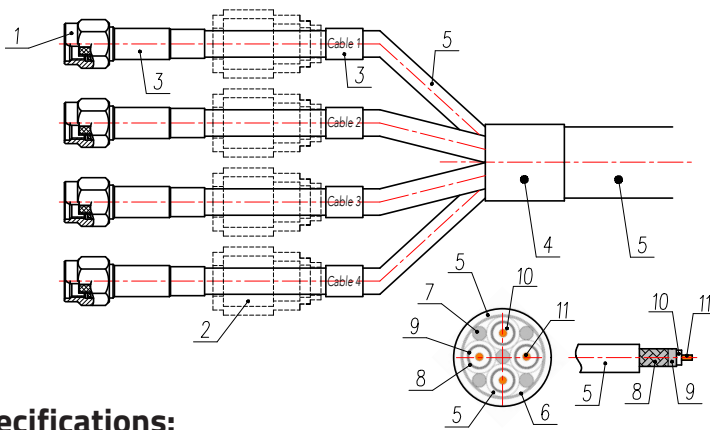

## Features:

- Four SMA-Female to SMA-Male ultraflex LMR195 cables grouped into one highly flexible cable.
- Integrated Weatherproof boots offer a fortified outdoor SMA connection.
- 0 MHz to 6000 MHz

#	Description	Material
1	SMA Body	Gold-Plated Brass
2	Weatherproof Boot	Silicone Rubber
3	Heatshrink	PVC
4	Cable Molding	Solid TPE
5	Cable Jacket (Group & Individ.)	TPE
6	Inter-cable Sheath	Clear PET
7	Inter-cable Filler	PP Lattice
8	Outer Conductor (#1)	Tinned Copper Braid
9	Outer Conductor (#2)	Bonded Aluminum Foil
10	Dielectric	PE Foam
11	Inner Conductor	Bare Copper

## Specifications:

Electrical:		RF Attenuation (per 10 ft):		Mechanical:		
Input Impedance	50 $\Omega$	600 MHz	0.9 dB	Cable (Whole)	Jacket Color	White (RAL 9016)
Frequency Range	0 - 6000 MHz	900 MHz	1.1 dB		Type	LMR195
VSWR	$\leq 1.5$	1800 MHz	1.6 dB		Length	3.05 m (10 ft) 6.10 m (20 ft)
Capacitance	83.3 pF/m	2100 MHz	1.7 dB		Diameter	13.4 mm (0.53 in) [Group] 18.7 mm (0.74 in) [Mold] 4.7 mm (0.19 in) [Indiv.]
Velocity	75 %	2500 MHz	1.9 dB	Bending Radius		130 mm (5.1 in) [Repeat] 65 mm (2.6 in) [Install]
Shielding	> 90 dB	3000 MHz	2.1 dB	Male Cable End	Connector Type	SMA-Male
Voltage	1000 V max (Working) 3000 V rms (Withstand)	4000 MHz	2.4 dB		Connector Diam.	7.9 mm (0.31 in)
		5000 MHz	2.8 dB		Cable Length	400 mm (16 in)
Contact Resist. (Cables)	$\leq 24.9 \Omega/\text{km}$ (Center) $\leq 16.1 \Omega/\text{km}$ (Outer)	6000 MHz	3.0 dB	Female Cable End	Connector Type	SMA-Female
Contact Resist. (Connectors)	$\leq 3.0 \text{ m}\Omega$ (Center) $\leq 2.5 \text{ m}\Omega$ (Outer)	<b>Environmental:</b> Protection Class IP66 (w/ Boots) Burial Rated? No UV Rated? Yes Operating Temperature -40 to +85 deg C (-40 to +185 deg F)			Connector Diam.	7.0 mm (0.28 in)
Insulation Resist.	$\geq 1000 \text{ m}\Omega$				Net Weight	0.58 kg (1.28 lbs) [10 ft] 1.13 kg (2.50 lbs) [20 ft]
Power Rating	2.5 kW (Peak)					

## Dimensions: