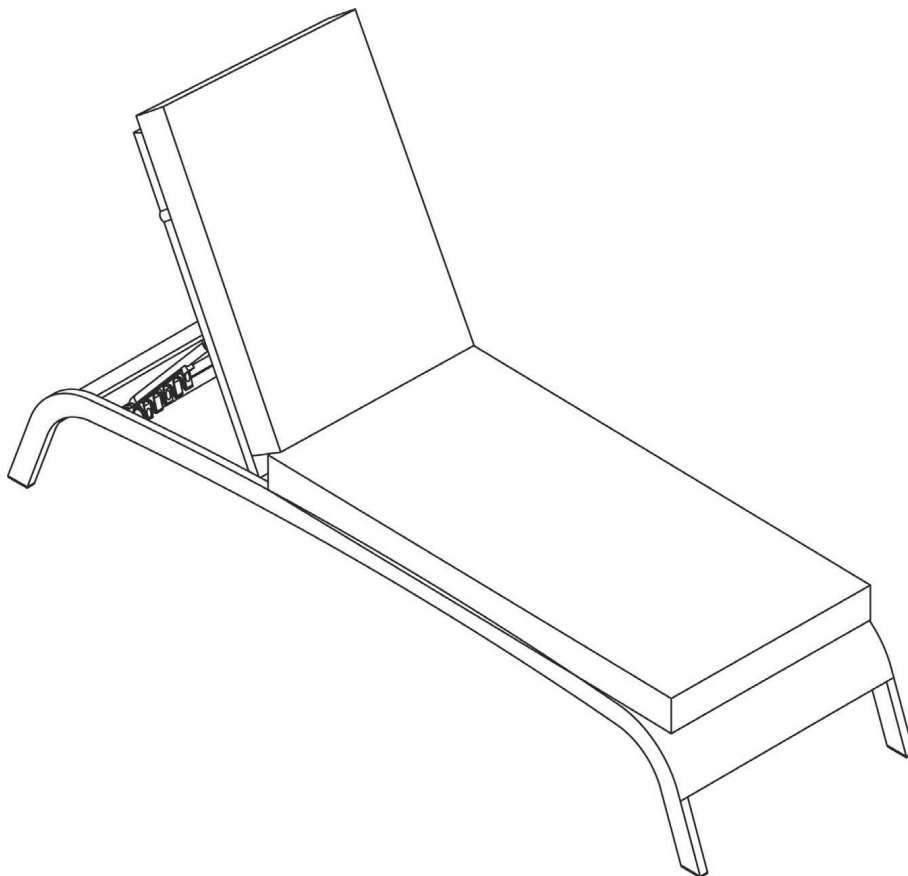

Product size:
D200*W60*H40/95cm

The intended use of this product is for domestic use only.

Important, please retain for future reference.

Read carefully.

Paris Adjustable Sunlounger

Assembly Instructions

Before you start