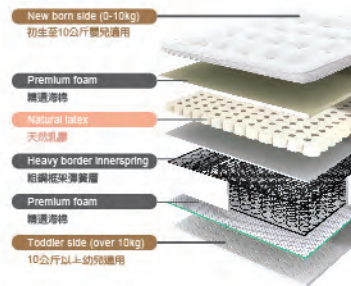

Scan for details
一掃了解更多

MATTRESS

O/3 baby
COLLECTION
Makes the difference

嬰兒床褥 不是嬰兒床的附屬品

床褥直接承托初生寶寶的柔軟脊骨，並不是隨嬰兒床附送的副產品，值得您為寶寶細心挑選！

Baby mattress is not an accessory

Mattress supports newborn's spine directly, not an accessory of baby cot. It is worth to choose the best for your baby!

樂意睡·雙面彈簧床褥系列

Double-sided Spring Mattress

護脊綿層 堅挺承托中帶柔韌性，有效承托寶寶腰部和背部。物料天然透氣，保持乾爽。

Chiropractic Foam layer provide cradling support for baby's waist and back. It helps to balance the humidity of the mattress.

竹原纖維 從自然生長的竹子中提取出來，含有竹琨，具天然抗菌、抑菌、防蟻的功效。

Bamboo fiber is extracted from natural organic bamboo, which has a natural antibacterial, antimicrobial and anti-mite properties.

100%天然乳膠，具有防菌、防塵功效，可避免皮膚敏感及預防呼吸道過敏疾病。

Natural latex is naturally resistant to mould and dust mites and other allergens. It is a good relief to skin allergy and respiratory allergy.

Zero P Memory Foam Pillow

睡樂寶 · 零壓力記憶枕 Memory Foam Pillow

高密度慢回彈太空棉緊貼身體每一部份，軟硬會因應寶寶的體溫及重力的變化作用調整，緊貼頭及頸，減少嬰幼兒因睡眠時受壓不舒服而造成的輾轉反側。
High density foam responds quickly to body movement. Its thermal responsive properties adjust to the proper support according to body weight & temperature. As a result, the pressure points at head, neck, can be relieved.