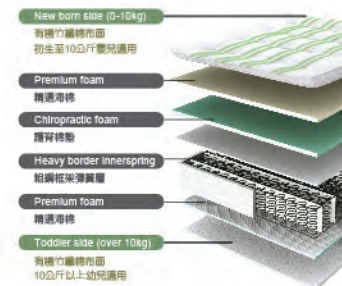

竹原纖維 從自然生長的竹子中提取出來，含有竹琨，具天然抗菌、抑菌、防蟻的功效。

Bamboo fiber is extracted from natural organic bamboo, which has a natural antibacterial, antimicrobial and anti-mite properties.