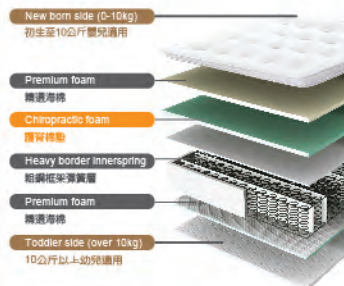

O² Sleep Double-sided Spring Mattress

雙面多層組合為不同月齡的寶寶提供最合適的承托：一面適合0至10kg嬰兒，能平均承托初生嬰兒柔軟脊骨；另一面適合10kg以上幼兒，承托此階段活動量高的幼兒。

Double-sided Spring mattress which has two sides with different hardness to give the just right support and comfort for your baby.

Scan for details
一掃了解更多

MATTRESS

O/3 baby
COLLECTION
Makes the difference

嬰兒床褥 不是嬰兒床的附屬品

床褥直接承托初生寶寶的柔軟脊骨，並不是隨嬰兒床附送的副產品，值得您為寶寶細心挑選！

Baby mattress is not an accessory

Mattress supports newborn's spine directly, not an accessory of baby cot. It is worth to choose the best for your baby!

樂意睡·雙面彈簧床褥系列

Double-sided Spring Mattress

護脊綿層 堅挺承托中帶柔韌性，有效承托寶寶腰部和背部。物料天然透氣，保持乾爽。

Chiropractic Foam layer provide cradling support for baby's waist and back. It helps to balance the humidity of the mattress.