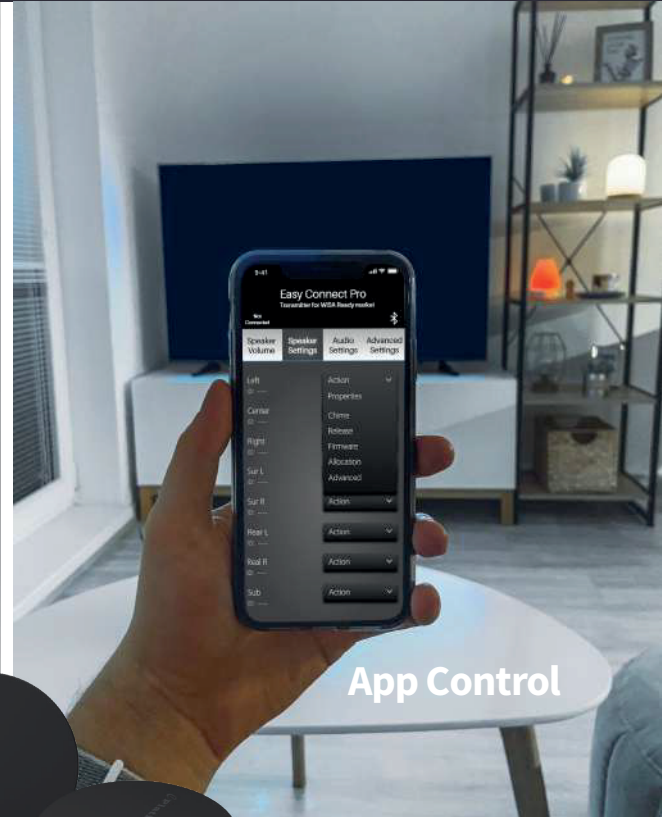

Supporting the latest eARC technology, Easy Connect Pro is easy to setup and conveniently provides up to 8 channels of decoded audio right from the TV, when paired with any WiSA speaker. Transform your living room into a true home theater.

The Platin Easy Connect Pro is a WiSA certified wireless transmitter designed for WiSA Certified speakers.

Product Feature list

- Decoding for: Dolby Atmos 5.1.2 and below versions
- Inputs: HDMI ARC/eARC
- Optical input
- Micro USB for service
- 5V/2A supply
- Bluetooth low energy connectivity for APP-based setup and operation

SOLUTIONS

by **Platin**™

Easy Connect Pro HDMI eARC

Powerful and reliable 8 channel transmitter

App Control

Key fetures

- Graphical APP-based userinterface
- Supporting Audio decoding from Dolby Atmos 5.1.2 and lower versions
- Up to 8-channel PCM input
- Outputs uncompressed 24-bit audio at 48kHz or 96kHz, determined by speakers support
- Designed for in-room transmission
- Perfect supplement to existing TV setups and useful with PC and gaming consoles, due to low latency