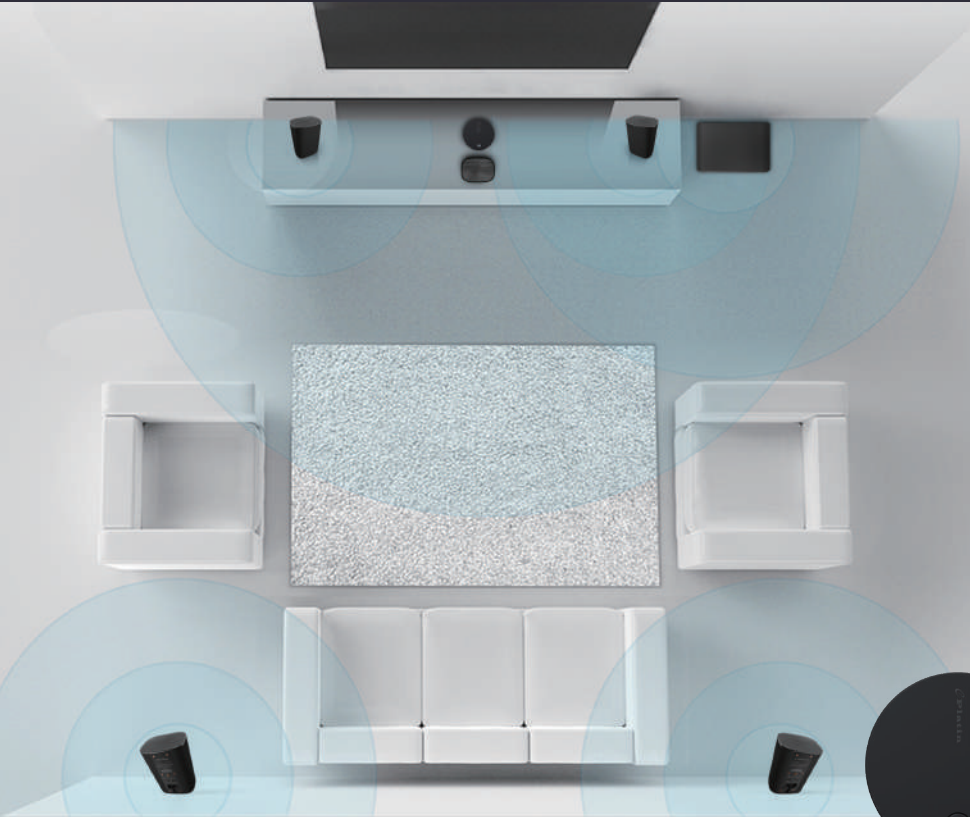

Supporting the latest eARC technology, Easy Connect Pro is easy to setup and conveniently provides up to 8 channels of decoded audio right from the TV, when paired with any WiSA speaker. Transform your living room into a true home theater.

The Platin Easy Connect Pro is a WiSA certified wireless transmitter designed for WiSA Certified speakers.

Product Feature list

- Decoding for: Dolby Atmos 5.1.2 and below versions
- Inputs: HDMI ARC/eARC
- Optical input
- Micro USB for service
- 5V/2A supply
- Bluetooth low energy connectivity for APP-based setup and operation

SOLUTIONS

by **Platin**™

Easy Connect Pro HDMI eARC

Powerful and reliable 8 channel transmitter

App Control

Key fetures

- Graphical APP-based userinterface
- Supporting Audio decoding from Dolby Atmos 5.1.2 and lower versions
- Up to 8-channel PCM input
- Outputs uncompressed 24-bit audio at 48kHz or 96kHz, determined by speakers support
- Designed for in-room transmission
- Perfect supplement to existing TV setups and useful with PC and gaming consoles, due to low latency