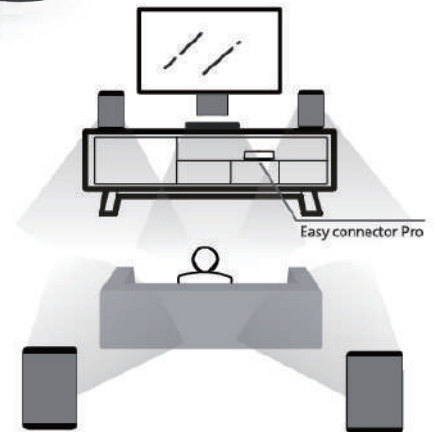

SOLUTIONS

by **Platin**™

Easy Connect Pro HDMI eARC

Powerful and reliable 8 channel transmitter

App Control

Key fetures

- Graphical APP-based userinterface
- Supporting Audio decoding from Dolby Atmos 5.1.2 and lower versions
- Up to 8-channel PCM input
- Outputs uncompressed 24-bit audio at 48kHz or 96kHz, determined by speakers support
- Designed for in-room transmission
- Perfect supplement to existing TV setups and useful with PC and gaming consoles, due to low latency