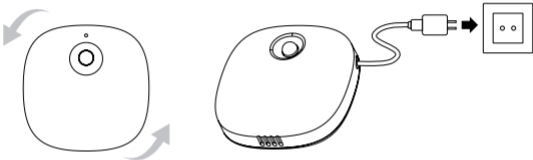

Charge

Rotate the Eliminator 90° counterclockwise to remove it or plug it directly to the mains to charge. It will be fully charged in 3.5 hours.

* The power unit needs to be purchased separately!