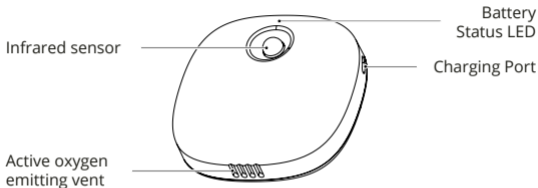

01 / Meet your Air Insight

02 / Contents of the box

Air Insight

USB-C Cable
(30 cm)

Mounting
Bracket

Foam
Sticker

User Manual

03 / Operations