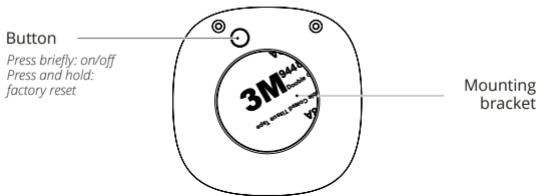

01 / Meet your Air Insight

02 / Contents of the box

Air Insight

USB-C Cable
(30 cm)

Mounting
Bracket

Foam
Sticker

User Manual

03 / Operations

- 1) Wipe and clean a spot above the litter box (ideally 20-40 cm away from the litter box) or the inside the litter box. Use a dry cloth, DO NOT use cleaning agent so as not to affect the stickiness).