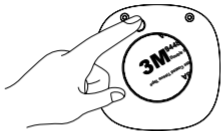

01 / Meet your Air Insight

02 / Contents of the box

Air Insight

USB-C Cable
(30 cm)

Mounting
Bracket

Foam
Sticker

User Manual

03 / Operations

- 1) Wipe and clean a spot above the litter box (ideally 20-40 cm away from the litter box) or the inside the litter box. Use a dry cloth, DO NOT use cleaning agent so as not to affect the stickiness).

- 2) Press briefly to turn on the eliminator: the LED indicator will flash three times.

- 3) Peel off the 3M sticker on the back, place the air outlet downward, stick it on the desired location and press it evenly for 10 seconds to make sure it's firmly attached.