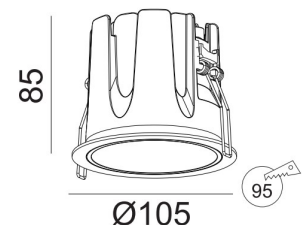

Light Source

LED Manufacturer	Cree
LED Series	CXA1816
Beam Angle	45°
Luminaire Lumens	1,440lm
Colour Rendering (CRI)	Ra 90
Colour Consistency	SDCM 3
Lumen Maintenance	L70 40,000 hours