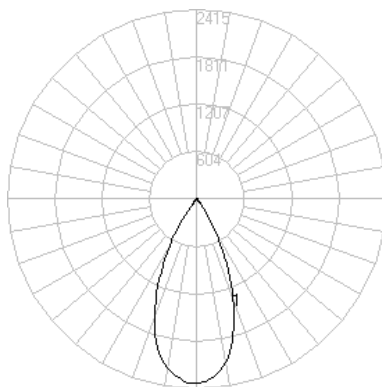

With compact, elegant design the MIRA recessed downlight is an ideal luminaire to complement stylish architecture. High-quality LED chips ensure a colour appearance which is pure and consistent, and the accurate rendering of colours within your environment. MIRA is available in three sizes and wattages (5W, 10W, 18W)

Luminous Intensity Distribution Diagram (cd)

Ordering Information

Code	MIRA 3	CCT	Colour	Dimming	
Example	MA-1350	-W30	-W	-T	
CCT	Code	Colour	Code	Dimming	Code
2700K	W27	White	W	Trailing Edge	T
3000K	W30	Black	B	1-10V	A
4000K	W40	Custom	C	DALI	D

Mechanical

Installation	Recessed
Housing Material	Aluminium
Reflector	Polished Aluminium
Ingress Protection	IP20
Luminaire Diameter	105mm
Luminaire Depth	85mm
Cut-out Diameter	95mm
Weight	0.44 kg

Electrical