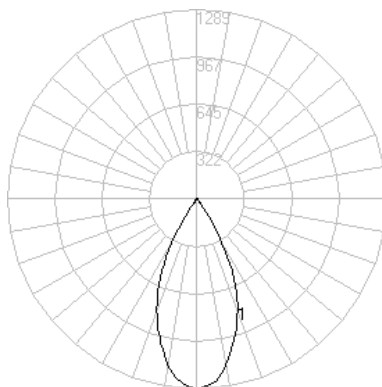

Luminous Intensity Distribution Diagram (cd)