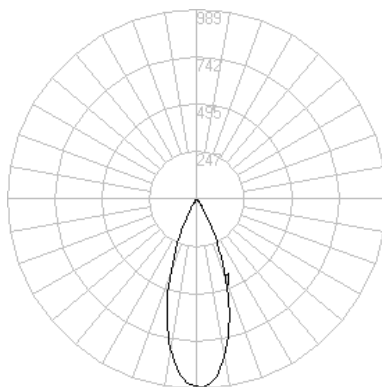

With compact, elegant design the MIRA recessed downlight is an ideal luminaire to complement stylish architecture. High-quality LED chips ensure a colour appearance which is pure and consistent, and the accurate rendering of colours within your environment. MIRA is available in three sizes and wattages (5W, 10W, 18W)

### Luminous Intensity Distribution Diagram (cd)

### Mechanical

Installation	Recessed
Housing Material	Aluminium
Reflector	Polished Aluminium
Ingress Protection	IP20
Luminaire Diameter	64mm
Luminaire Depth	50mm
Cut-out Diameter	55mm
Weight	0.25 kg