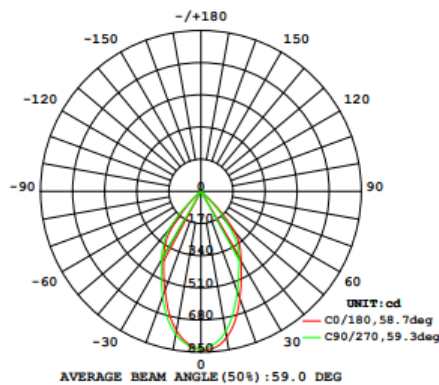

### Luminous Intensity Distribution Diagram

### Mechanical

Installation	Recessed
Housing Material	Aluminium
Lens Material	Clear Polycarbonate
Ingress Protection	IP20
Luminaire Diameter	90mm
Cut-out Diameter	83mm
Luminaire Depth	50mm
Adjustable	Max. Tilt ±25°