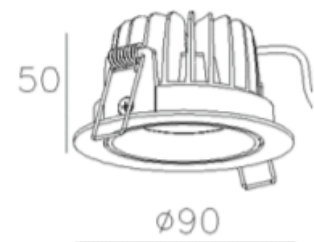

### Mechanical

Installation	Recessed
Housing Material	Aluminium
Lens Material	Clear Polycarbonate
Ingress Protection	IP20
Luminaire Diameter	90mm
Cut-out Diameter	83mm
Luminaire Depth	50mm
Adjustable	Max. Tilt ±25°