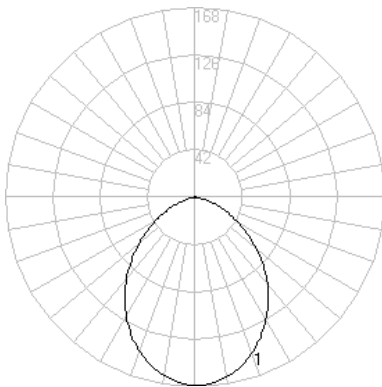

Luminous Intensity Distribution Diagram (cd)

Ordering Information

| Code | ELECTRA 1 | CCT | Wattage | Colour | Dimming | | |
|---------|-----------|---------|---------|--------|---------|---------|------|
| Example | EA-3002 | -W30 | -07 | -W | -T | | |
| CCT | Code | Wattage | Code | Colour | Code | Dimming | Code |
| 2700K | W27 | 5W | 05 | White | W | TRIAC | T |
| 3000K | W30 | 7W | 07 | Black | B | 1-10V | A |
| 4000K | W40 | | | Custom | C | DALI | D |

Mechanical

| | |
|--------------------|--------------------|
| Installation | Recessed |
| Housing Material | Die Cast Aluminium |
| Lens Material | Acrylic |
| Ingress Protection | IP44 |
| Luminaire Diameter | 90mm |
| Luminaire Depth | 44mm |
| Cut-out Diameter | 75mm |
| Weight | 0.31 kg |

Electrical

| | |
|-----------------|---------------|
| Luminaire Power | 5W 7W |
| Driver Included | Yes |
| Voltage Input | 220-240V AC |
| Drive Current | 110mA 160mA |

Light Source

| | |
|------------------------|------------------|
| LED Manufacturer | Everlight SMD |
| LED Series | SMD2835 |
| Beam Angle | 100° 90° |
| Luminaire Lumens | 280lm 345lm |
| Colour Rendering (CRI) | Ra 90 |
| Colour Consistency | SDCM 3 |
| Lumen Maintenance | L70 40,000 hours |