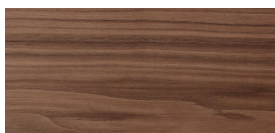

Rosewood

Walnut

GEORGE WOOD CEILING

George uses beautiful high quality veneer with the repeating elements of wood giving it a sense of order and rhythm. George is available in three different sizes and is ideal as the main feature in any space. Hand made in the UK.

Bespoke sizes and materials on request.

Size		Small	W 60cm	D 60cm	H 40cm
		Medium	80cm	80cm	55cm
		Large	100cm	100cm	70cm

Weight		Small	1kg
		Medium	2kg
		Large	3kg

Bulb		UK & Europe	
		E27 [not included]	100W Max wattage Dimmer switch compatible
		USA & Canada	
		E26 [not included]	100W Max wattage Dimmer switch compatible

Materials		Wood Veneer

Cable		100cm Length, black or white
		USA & Canada (110v wiring and fittings supplied)

Ceiling Rose		Diameter	11cm
		Colour	Black or White

Leadtime		This product is made to order. Please allow up to 3 weeks for delivery.

Care		Clean with a soft dry cloth only. Do not use polishing agents, water or abrasive materials when cleaning. Always switch off the electricity supply before cleaning.
		Indoor use only.

Dimensions are approximate and although every care has been taken to ensure that the colours are reproduced accurately, as some items are natural materials and are handmade, shading and dimensions may vary slightly from the product pictured. Samples can be supplied before production.

Shipping		International Shipping Available

Birth		Handmade in the UK.

Contact		7Gods Limited
		Unit 22, 1-7 Grenville Road, London N19 4EH + 44 (0) 20 7100 1937 hello@7gods.co.uk