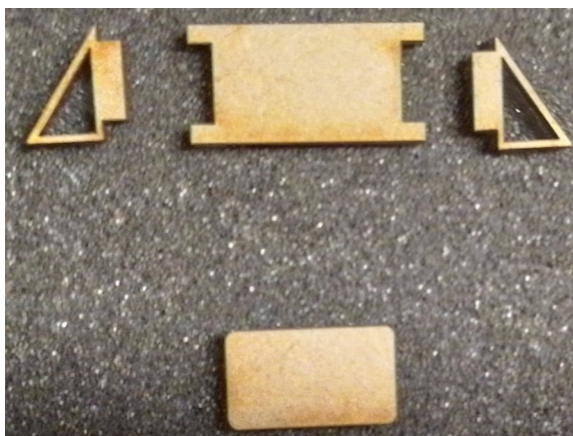

Assembly Instructions for "Sheriff's Office and Jail"

1: Glue windows into wall pieces. Glue pieces A into wall pieces (B and C) w. door openings. On B place the holes in part A to the left and right sides. On piece C place piece A with hole to the left. Make sure windows and piece A is centered in wall. Be careful NOT to get glue on taps and holes of window pieces. Glue handles onto cell doors. Glue window frames onto wall piece D.

2: Glue together shown pieces to make the prison cell beds (x2).

Assembly Instructions for "Sheriff's Office and Jail"

3: Glue together shown pieces for the roof. Add a rubber band until glue is dry.

4: Glue shown pieces onto bottom of roof. Make sure piece is centered.

Assembly Instructions for "Sheriff's Office and Jail"

5: Glue shown pieces onto bottom piece. Do NOT glue doors. Taps on doors goes into holes in bottom piece and pieces A in wall piece.

6: Glue front and back piece onto bottom piece. Do NOT glue door. Taps on door goes into holes in bottom piece and piece A in wall piece.

7: Glue side pieces onto bottom piece.

8: Glue shown piece onto the model. Use gentle strokes from a hammer, to get piece in place (Red circle).

Assembly Instructions for "Sheriff's Office and Jail"

9: Glue shown piece onto the model. Use a little sanding on both sides to make it "slide in-to place" a little easier.