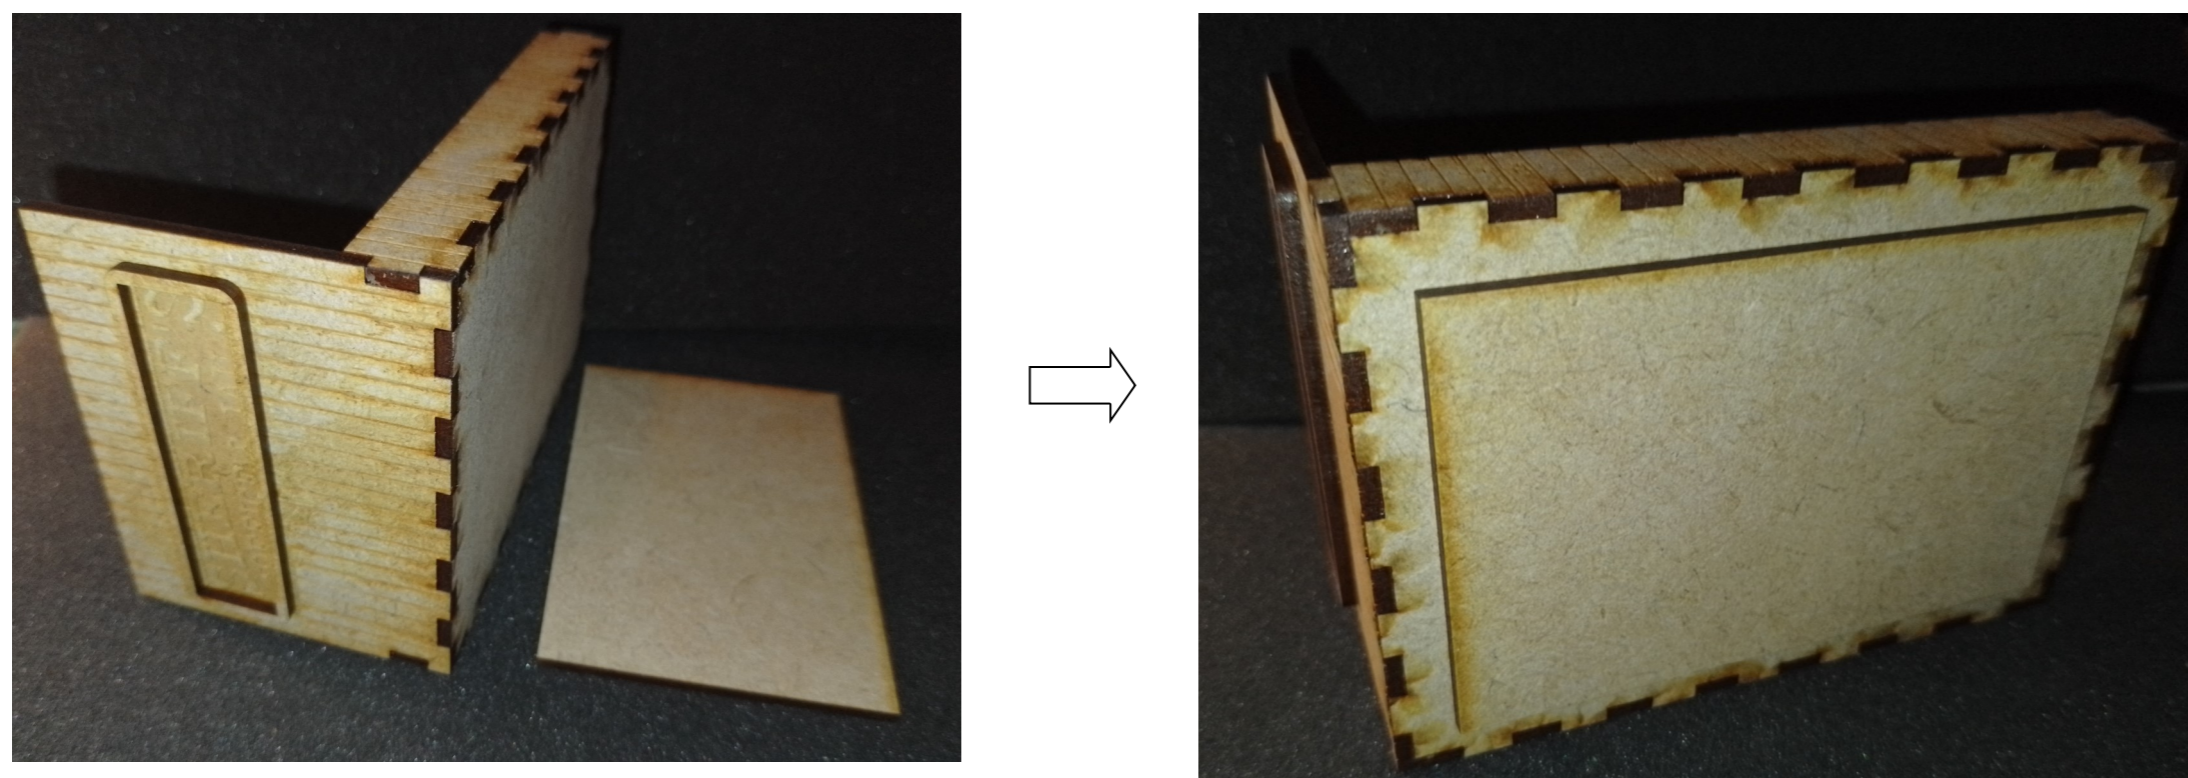

Assembly Instructions for "Sheriff's Office and Jail"

1: Glue windows into wall pieces. Glue pieces A into wall pieces (B and C) w. door openings. On B place the holes in part A to the left and right sides. On piece C place piece A with hole to the left. Make sure windows and piece A is centered in wall. Be careful NOT to get glue on taps and holes of window pieces. Glue handles onto cell doors. Glue window frames onto wall piece D.

2: Glue together shown pieces to make the prison cell beds (x2).

Assembly Instructions for "Sheriff's Office and Jail"

3: Glue together shown pieces for the roof. Add a rubber band until glue is dry.

4: Glue shown pieces onto bottom of roof. Make sure piece is centered.

Assembly Instructions for "Sheriff's Office and Jail"

5: Glue shown pieces onto bottom piece. Do NOT glue doors. Taps on doors goes into holes in bottom piece and pieces A in wall piece.

6: Glue front and back piece onto bottom piece. Do NOT glue door. Taps on door goes into holes in bottom piece and piece A in wall piece.

7: Glue side pieces onto bottom piece.

8: Glue shown piece onto the model. Use gentle strokes from a hammer, to get piece in place (Red circle).

Assembly Instructions for "Sheriff's Office and Jail"

9: Glue shown piece onto the model. Use a little sanding on both sides to make it "slide in-to place" a little easier.