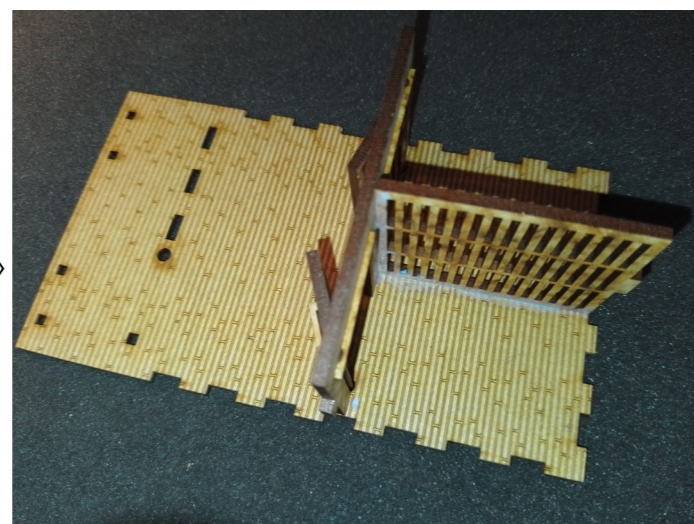

Assembly Instructions for "Sheriff's Office and Jail"

1: Glue windows into wall pieces. Glue pieces A into wall pieces (B and C) w. door openings. On B place the holes in part A to the left and right sides. On piece C place piece A with hole to the left. Make sure windows and piece A is centered in wall. Be careful NOT to get glue on taps and holes of window pieces. Glue handles onto cell doors. Glue window frames onto wall piece D.

2: Glue together shown pieces to make the prison cell beds (x2).

Assembly Instructions for "Sheriff's Office and Jail"

3: Glue together shown pieces for the roof. Add a rubber band until glue is dry.

4: Glue shown pieces onto bottom of roof. Make sure piece is centered.

Assembly Instructions for "Sheriff's Office and Jail"

5: Glue shown pieces onto bottom piece. Do NOT glue doors. Taps on doors goes into holes in bottom piece and pieces A in wall piece.

6: Glue front and back piece onto bottom piece. Do NOT glue door. Taps on door goes into holes in bottom piece and piece A in wall piece.

7: Glue side pieces onto bottom piece.

8: Glue shown piece onto the model. Use gentle strokes from a hammer, to get piece in place (Red circle).

Assembly Instructions for "Sheriff's Office and Jail"

9: Glue shown piece onto the model. Use a little sanding on both sides to make it "slide in-to place" a little easier.