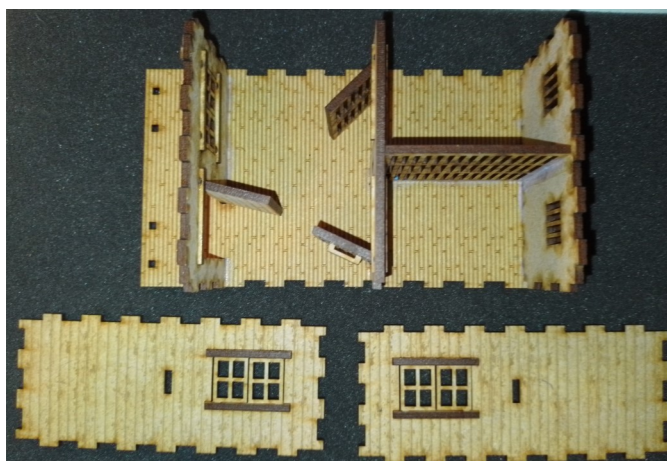

2: Glue together shown pieces to make the prison cell beds (x2).

Assembly Instructions for "Sheriff's Office and Jail"

3: Glue together shown pieces for the roof. Add a rubber band until glue is dry.

4: Glue shown pieces onto bottom of roof. Make sure piece is centered.

Assembly Instructions for "Sheriff's Office and Jail"

5: Glue shown pieces onto bottom piece. Do NOT glue doors. Taps on doors goes into holes in bottom piece and pieces A in wall piece.

6: Glue front and back piece onto bottom piece. Do NOT glue door. Taps on door goes into holes in bottom piece and piece A in wall piece.

7: Glue side pieces onto bottom piece.

8: Glue shown piece onto the model. Use gentle strokes from a hammer, to get piece in place (Red circle).

Assembly Instructions for "Sheriff's Office and Jail"

9: Glue shown piece onto the model. Use a little sanding on both sides to make it "slide in-to place" a little easier.