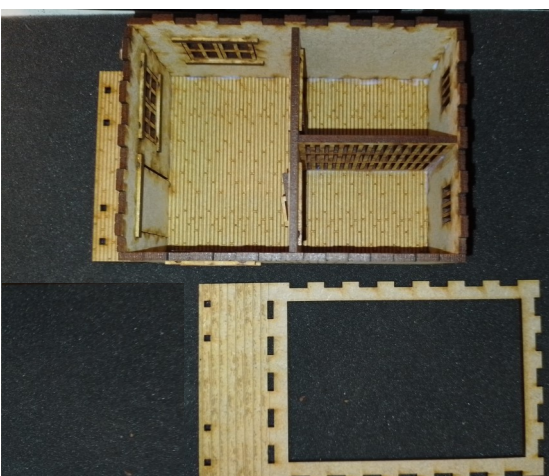

Assembly Instructions for "Sheriff's Office and Jail"

1: Glue windows into wall pieces. Glue pieces A into wall pieces (B and C) w. door openings. On B place the holes in part A to the left and right sides. On piece C place piece A with hole to the left. Make sure windows and piece A is centered in wall. Be careful NOT to get glue on taps and holes of window pieces. Glue handles onto cell doors. Glue window frames onto wall piece D.

2: Glue together shown pieces to make the prison cell beds (x2).

Assembly Instructions for "Sheriff's Office and Jail"

3: Glue together shown pieces for the roof. Add a rubber band until glue is dry.

4: Glue shown pieces onto bottom of roof. Make sure piece is centered.

Assembly Instructions for "Sheriff's Office and Jail"

5: Glue shown pieces onto bottom piece. Do NOT glue doors. Taps on doors goes into holes in bottom piece and pieces A in wall piece.

6: Glue front and back piece onto bottom piece. Do NOT glue door. Taps on door goes into holes in bottom piece and piece A in wall piece.

7: Glue side pieces onto bottom piece.

8: Glue shown piece onto the model. Use gentle strokes from a hammer, to get piece in place (Red circle).

Assembly Instructions for "Sheriff's Office and Jail"

9: Glue shown piece onto the model. Use a little sanding on both sides to make it "slide in-to place" a little easier.