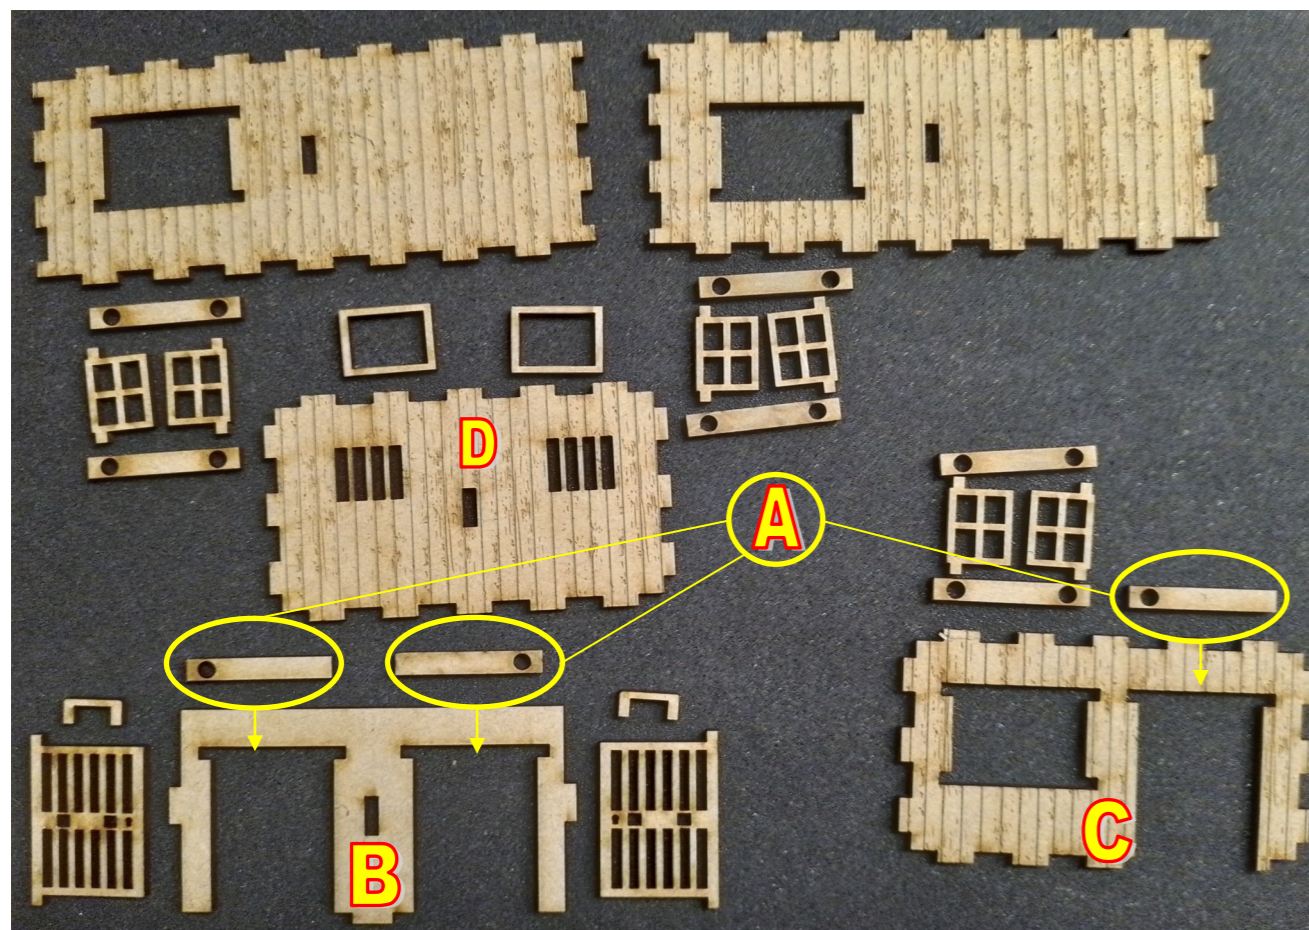

Assembly Instructions for "Sheriff's Office and Jail"

1: Glue windows into wall pieces. Glue pieces A into wall pieces (B and C) w. door openings. On B place the holes in part A to the left and right sides. On piece C place piece A with hole to the left. Make sure windows and piece A is centered in wall. Be careful NOT to get glue on taps and holes of window pieces. Glue handles onto cell doors. Glue window frames onto wall piece D.

2: Glue together shown pieces to make the prison cell beds (x2).

Assembly Instructions for "Sheriff's Office and Jail"

3: Glue together shown pieces for the roof. Add a rubber band until glue is dry.

4: Glue shown pieces onto bottom of roof. Make sure piece is centered.

Assembly Instructions for "Sheriff's Office and Jail"

5: Glue shown pieces onto bottom piece. Do NOT glue doors. Taps on doors goes into holes in bottom piece and pieces A in wall piece.

6: Glue front and back piece onto bottom piece. Do NOT glue door. Taps on door goes into holes in bottom piece and piece A in wall piece.

7: Glue side pieces onto bottom piece.

8: Glue shown piece onto the model. Use gentle strokes from a hammer, to get piece in place (Red circle).

Assembly Instructions for "Sheriff's Office and Jail"

9: Glue shown piece onto the model. Use a little sanding on both sides to make it "slide in-to place" a little easier.