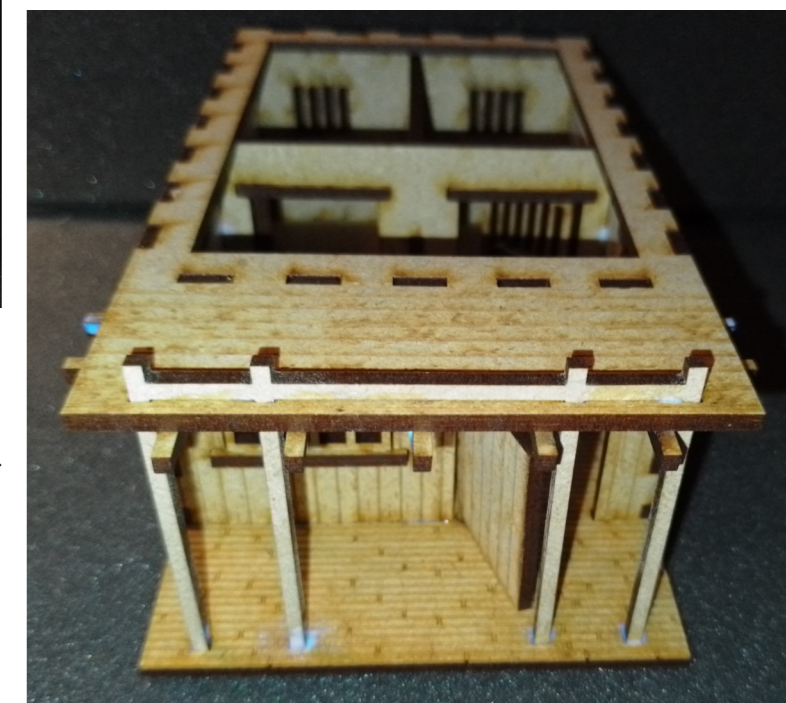

7: Glue side pieces onto bottom piece.

8: Glue shown piece onto the model. Use gentle strokes from a hammer, to get piece in place (Red circle).

Assembly Instructions for "Sheriff's Office and Jail"

9: Glue shown piece onto the model. Use a little sanding on both sides to make it "slide in-to place" a little easier.

10: Glue shown piece onto the model.

Assembly Instructions for "Sheriff's Office and Jail"

11: Glue ladder onto the backside of the model. Glue cell beds (x2) onto wall in each prison cell.

Sheriff's Office and Jail.