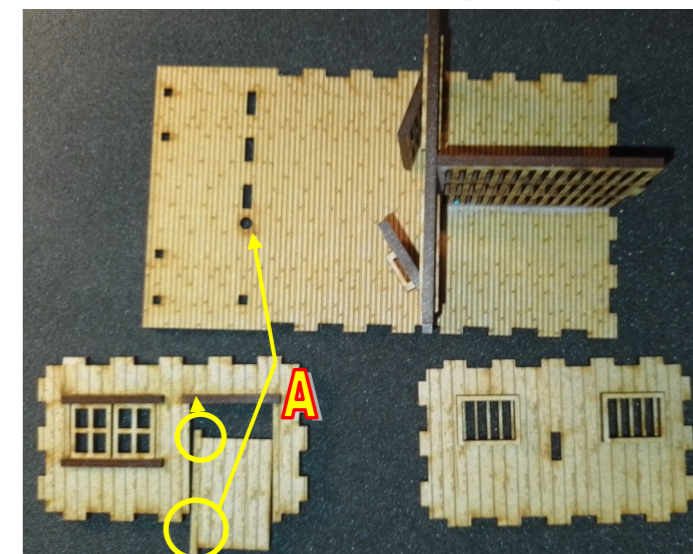

Assembly Instructions for "Sheriff's Office and Jail"

1: Glue windows into wall pieces. Glue pieces A into wall pieces (B and C) w. door openings. On B place the holes in part A to the left and right sides. On piece C place piece A with hole to the left. Make sure windows and piece A is centered in wall. Be careful NOT to get glue on taps and holes of window pieces. Glue handles onto cell doors. Glue window frames onto wall piece D.

2: Glue together shown pieces to make the prison cell beds (x2).

Assembly Instructions for "Sheriff's Office and Jail"

3: Glue together shown pieces for the roof. Add a rubber band until glue is dry.

4: Glue shown pieces onto bottom of roof. Make sure piece is centered.

Assembly Instructions for "Sheriff's Office and Jail"

5: Glue shown pieces onto bottom piece. Do NOT glue doors. Taps on doors goes into holes in bottom piece and pieces A in wall piece.

6: Glue front and back piece onto bottom piece. Do NOT glue door. Taps on door goes into holes in bottom piece and piece A in wall piece.

7: Glue side pieces onto bottom piece.

8: Glue shown piece onto the model. Use gentle strokes from a hammer, to get piece in place (Red circle).

Assembly Instructions for "Sheriff's Office and Jail"

9: Glue shown piece onto the model. Use a little sanding on both sides to make it "slide in-to place" a little easier.