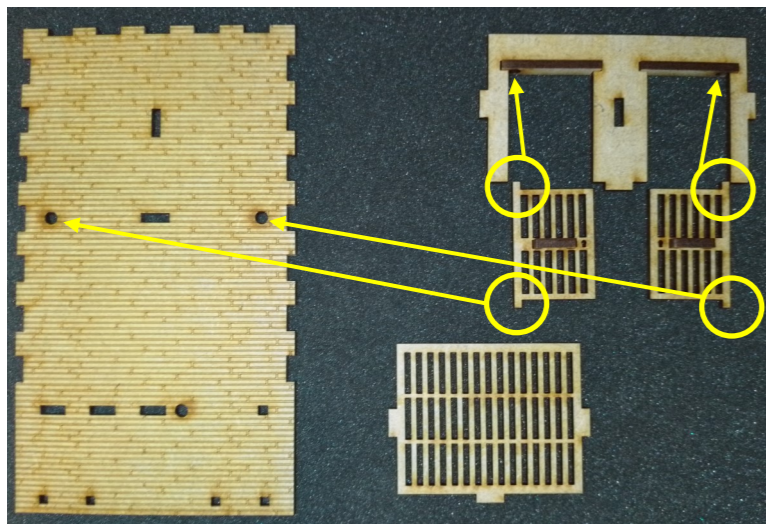

Assembly Instructions for "Sheriff's Office and Jail"

1: Glue windows into wall pieces. Glue pieces A into wall pieces (B and C) w. door openings. On B place the holes in part A to the left and right sides. On piece C place piece A with hole to the left. Make sure windows and piece A is centered in wall. Be careful NOT to get glue on taps and holes of window pieces. Glue handles onto cell doors. Glue window frames onto wall piece D.

2: Glue together shown pieces to make the prison cell beds (x2).

Assembly Instructions for "Sheriff's Office and Jail"

3: Glue together shown pieces for the roof. Add a rubber band until glue is dry.

4: Glue shown pieces onto bottom of roof. Make sure piece is centered.

Assembly Instructions for "Sheriff's Office and Jail"

5: Glue shown pieces onto bottom piece. Do NOT glue doors. Taps on doors goes into holes in bottom piece and pieces A in wall piece.

6: Glue front and back piece onto bottom piece. Do NOT glue door. Taps on door goes into holes in bottom piece and piece A in wall piece.

7: Glue side pieces onto bottom piece.

8: Glue shown piece onto the model. Use gentle strokes from a hammer, to get piece in place (Red circle).

Assembly Instructions for "Sheriff's Office and Jail"

9: Glue shown piece onto the model. Use a little sanding on both sides to make it "slide in-to place" a little easier.