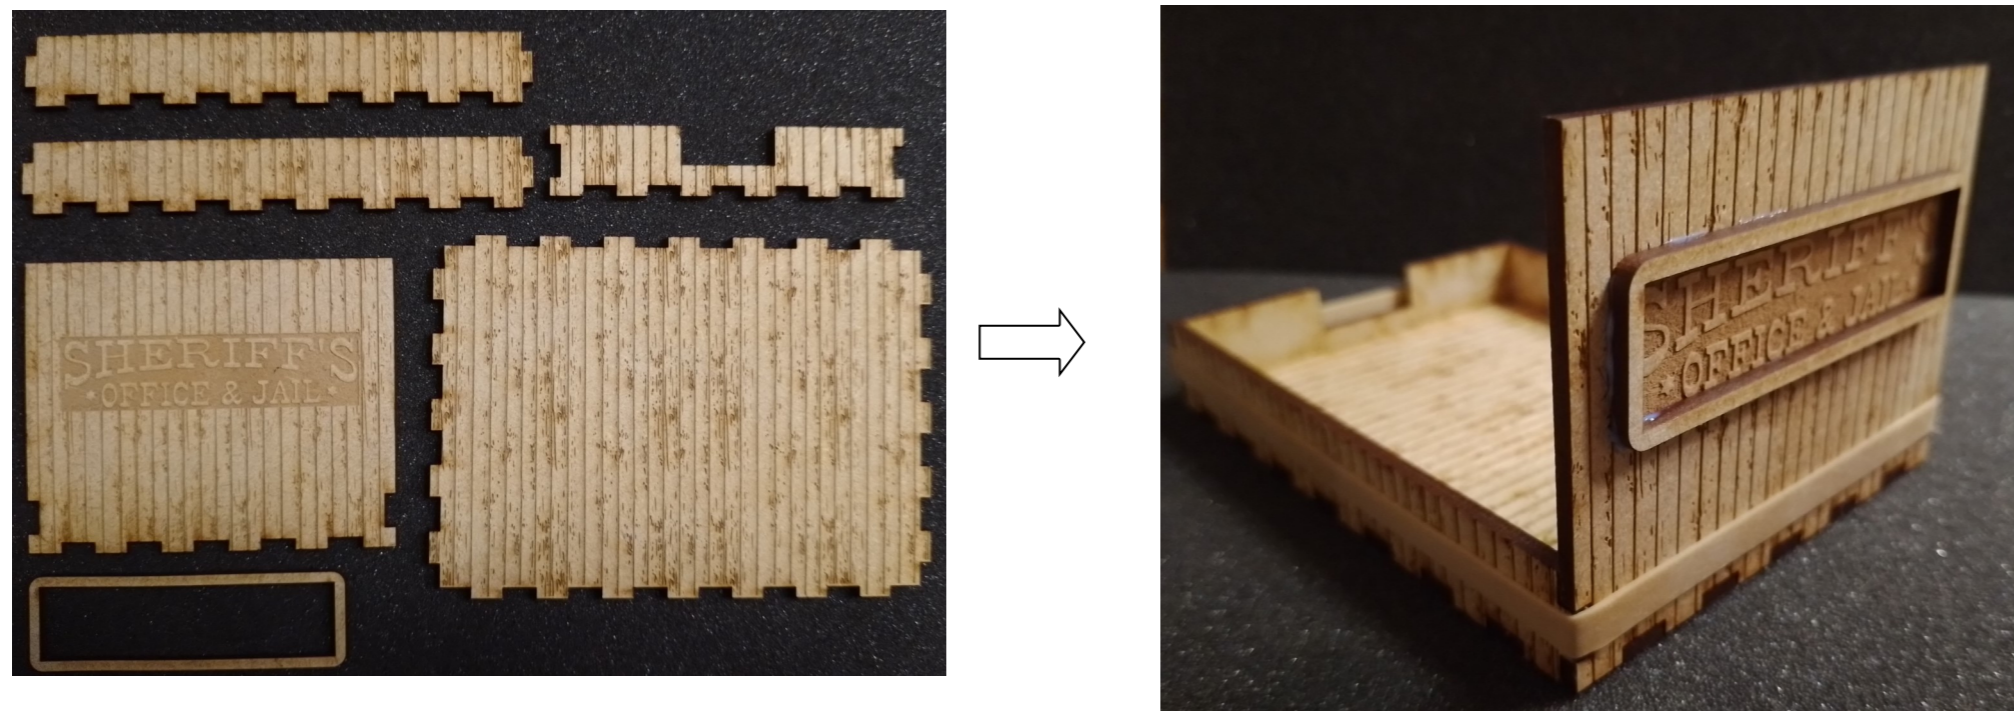

Assembly Instructions for "Sheriff's Office and Jail"

1: Glue windows into wall pieces. Glue pieces A into wall pieces (B and C) w. door openings. On B place the holes in part A to the left and right sides. On piece C place piece A with hole to the left. Make sure windows and piece A is centered in wall. Be careful NOT to get glue on taps and holes of window pieces. Glue handles onto cell doors. Glue window frames onto wall piece D.

2: Glue together shown pieces to make the prison cell beds (x2).

Assembly Instructions for "Sheriff's Office and Jail"

3: Glue together shown pieces for the roof. Add a rubber band until glue is dry.

4: Glue shown pieces onto bottom of roof. Make sure piece is centered.

Assembly Instructions for "Sheriff's Office and Jail"

5: Glue shown pieces onto bottom piece. Do NOT glue doors. Taps on doors goes into holes in bottom piece and pieces A in wall piece.

6: Glue front and back piece onto bottom piece. Do NOT glue door. Taps on door goes into holes in bottom piece and piece A in wall piece.

7: Glue side pieces onto bottom piece.

8: Glue shown piece onto the model. Use gentle strokes from a hammer, to get piece in place (Red circle).

Assembly Instructions for "Sheriff's Office and Jail"

9: Glue shown piece onto the model. Use a little sanding on both sides to make it "slide in-to place" a little easier.