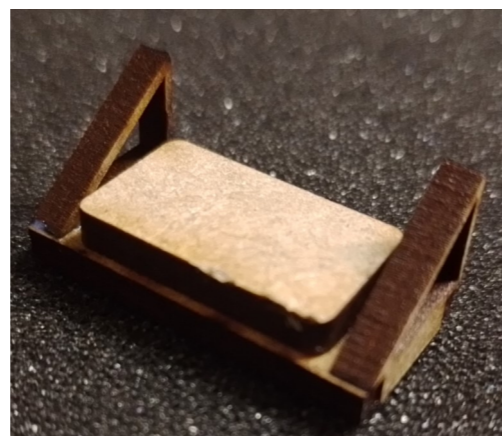

Assembly Instructions for "Sheriff's Office and Jail"

1: Glue windows into wall pieces. Glue pieces A into wall pieces (B and C) w. door openings. On B place the holes in part A to the left and right sides. On piece C place piece A with hole to the left. Make sure windows and piece A is centered in wall. Be careful NOT to get glue on taps and holes of window pieces. Glue handles onto cell doors. Glue window frames onto wall piece D.

2: Glue together shown pieces to make the prison cell beds (x2).

Assembly Instructions for "Sheriff's Office and Jail"

3: Glue together shown pieces for the roof. Add a rubber band until glue is dry.

4: Glue shown pieces onto bottom of roof. Make sure piece is centered.

Assembly Instructions for "Sheriff's Office and Jail"

5: Glue shown pieces onto bottom piece. Do NOT glue doors. Taps on doors goes into holes in bottom piece and pieces A in wall piece.

6: Glue front and back piece onto bottom piece. Do NOT glue door. Taps on door goes into holes in bottom piece and piece A in wall piece.

7: Glue side pieces onto bottom piece.

8: Glue shown piece onto the model. Use gentle strokes from a hammer, to get piece in place (Red circle).

Assembly Instructions for "Sheriff's Office and Jail"

9: Glue shown piece onto the model. Use a little sanding on both sides to make it "slide in-to place" a little easier.