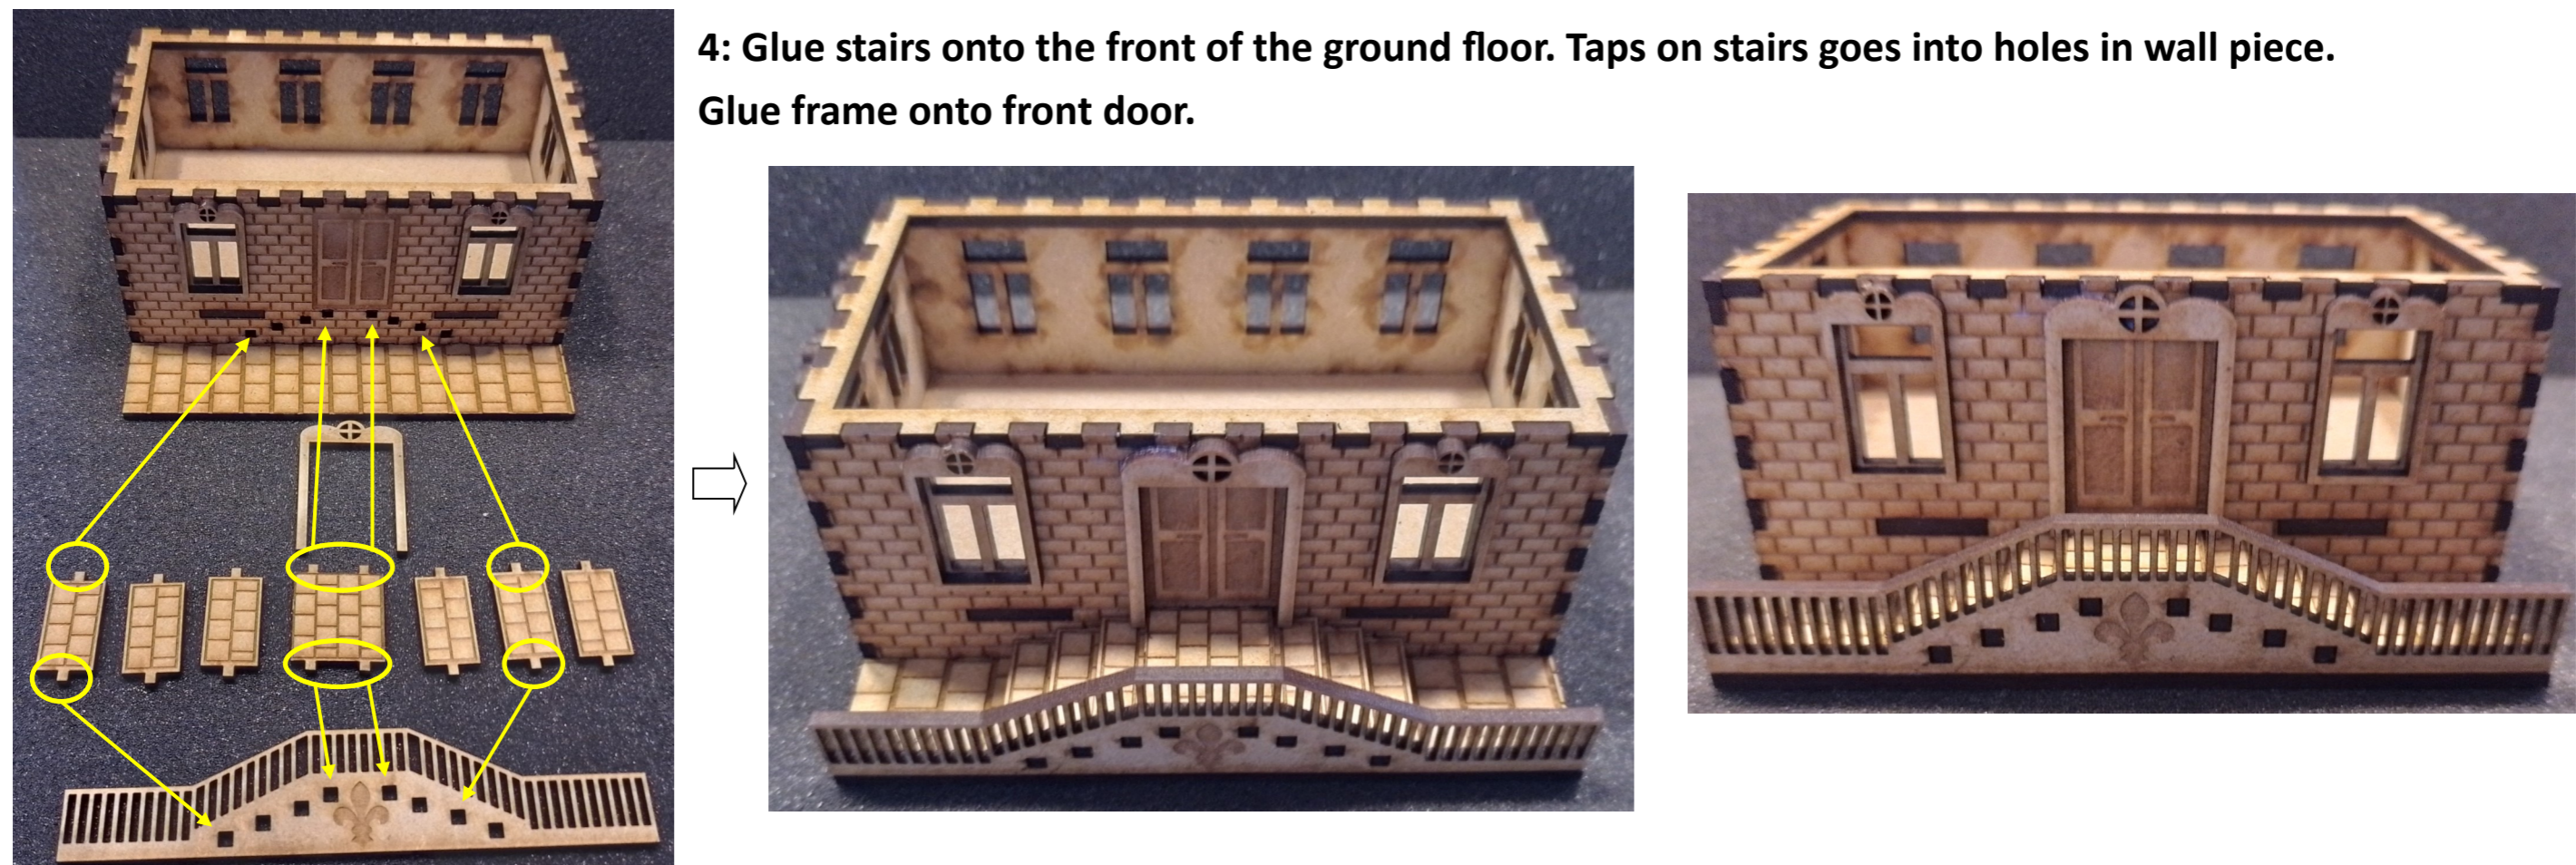

# Assembly Instructions for "Small Normandy Chateau"

1: Glue window frames onto wall pieces and bay window pieces.

2: Glue piece A to the bottom of piece B. You can use piece C to better align piece A on B.

Do NOT glue piece C.

# Assembly Instructions for "Small Normandy Chateau"

3: Glue together shown pieces for the ground floor. Taps on piece E goes into holes on wall pieces.

4: Glue stairs onto the front of the ground floor. Taps on stairs goes into holes in wall piece. Glue frame onto front door.

# Assembly Instructions for "Small Normandy Chateau"

5: Glue together shown pieces for the four bay windows on the 1st floor.

6: Cut the top edge on bay window, or use sandpaper to make it diagonal.