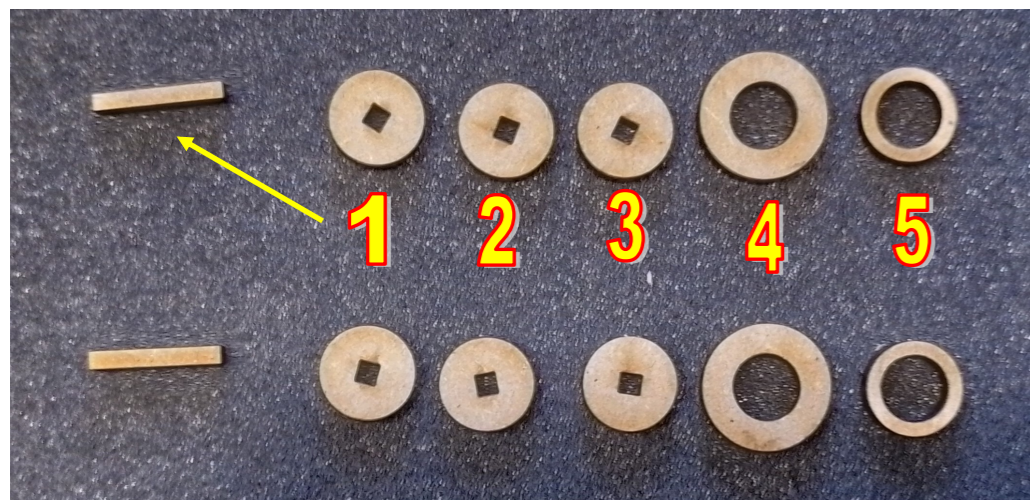

8: Glue together shown pieces for the chimneys (x2). Glue in the shown order.