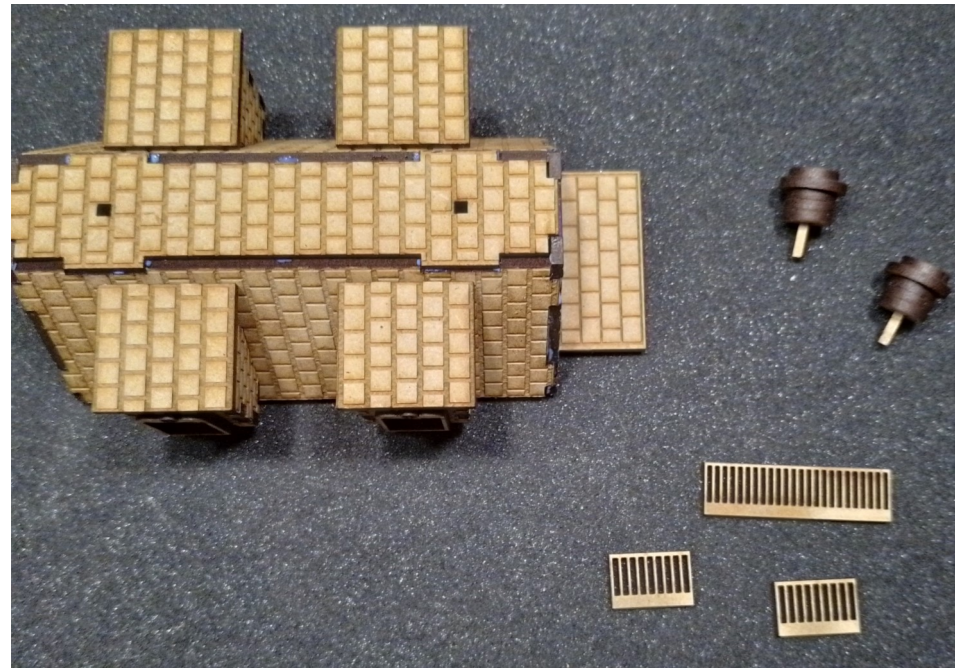

Assembly Instructions for "Small Normandy Chateau"

13: Glue chimneys and balcony onto 1st floor.

The French word chateau has a wider meaning than the English *castle*: it includes architectural entities that are properly called palaces, mansions or vineyards in English. The number of chateaus in France is estimated to about 45,000.

During ww2 in France, chateaus were often used by both axis and allies as headquarters for senior officers, Gestapo or military police. Some also functioned as headquarters for the Resistance. Escaping Allied pilots and important arms depots were also hidden at chateaus.