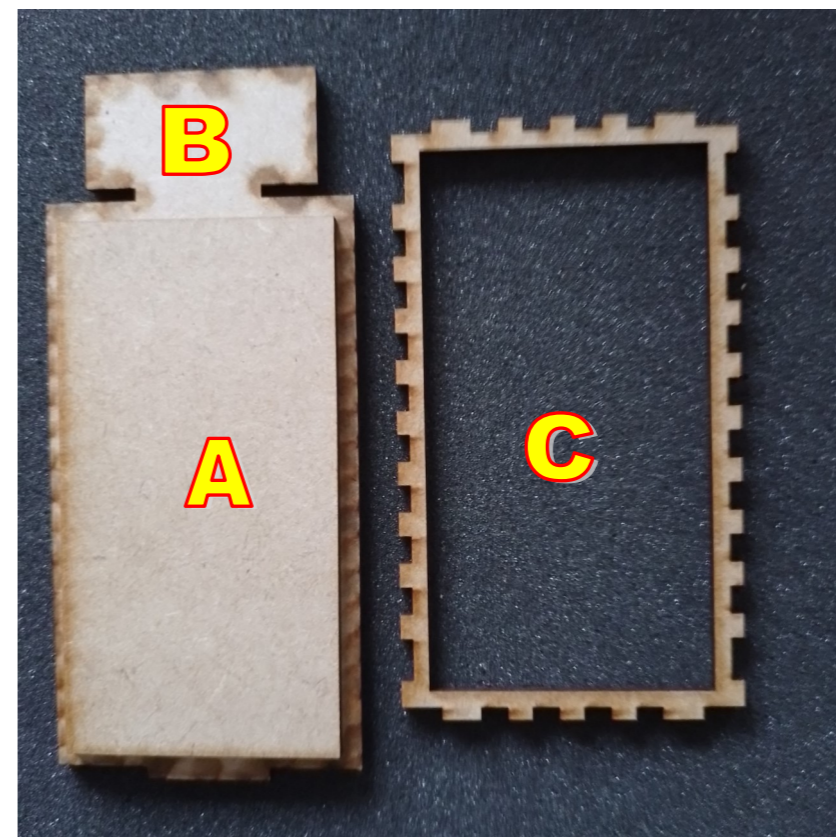

# Assembly Instructions for "Small Normandy Chateau"

1: Glue window frames onto wall pieces and bay window pieces.

2: Glue piece A to the bottom of piece B. You can use piece C to better align piece A on B.

Do NOT glue piece C.

# Assembly Instructions for "Small Normandy Chateau"

3: Glue together shown pieces for the ground floor. Taps on piece E goes into holes on wall pieces.

4: Glue stairs onto the front of the ground floor. Taps on stairs goes into holes in wall piece. Glue frame onto front door.

# Assembly Instructions for "Small Normandy Chateau"

5: Glue together shown pieces for the four bay windows on the 1st floor.

6: Cut the top edge on bay window, or use sandpaper to make it diagonal.