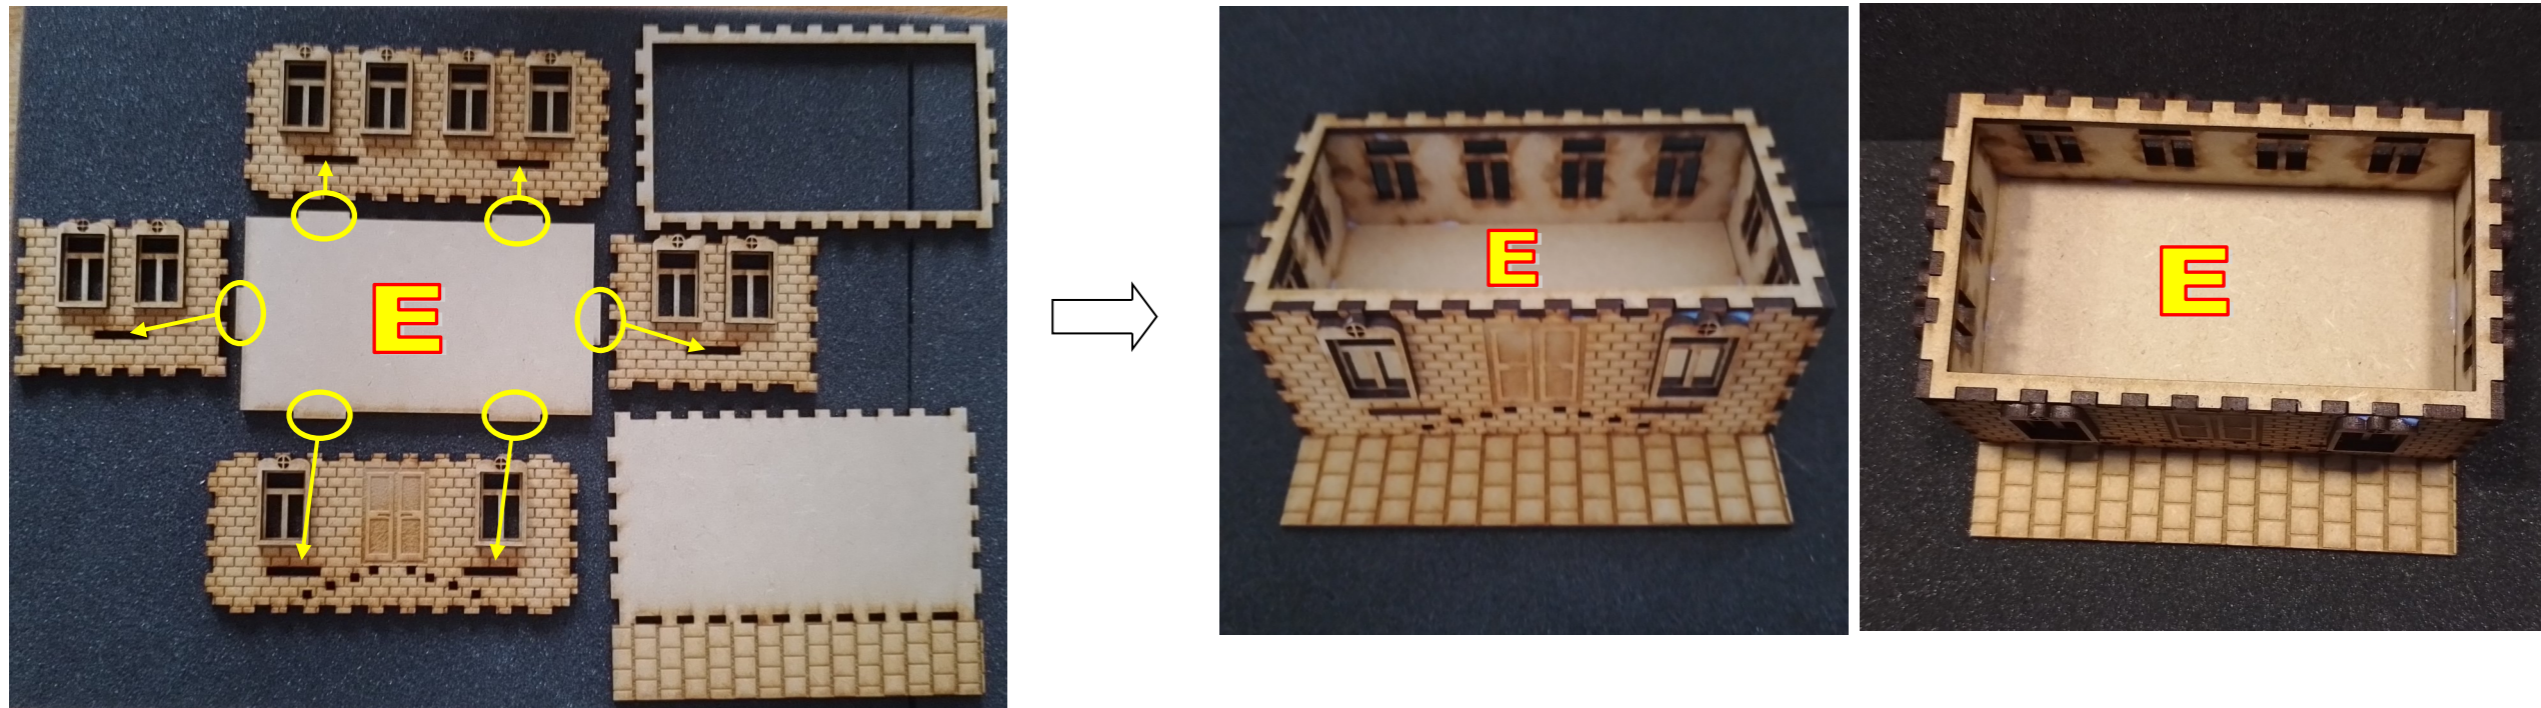

# Assembly Instructions for "Small Normandy Chateau"

1: Glue window frames onto wall pieces and bay window pieces.

2: Glue piece A to the bottom of piece B. You can use piece C to better align piece A on B.

Do NOT glue piece C.

# Assembly Instructions for "Small Normandy Chateau"

3: Glue together shown pieces for the ground floor. Taps on piece E goes into holes on wall pieces.

4: Glue stairs onto the front of the ground floor. Taps on stairs goes into holes in wall piece. Glue frame onto front door.