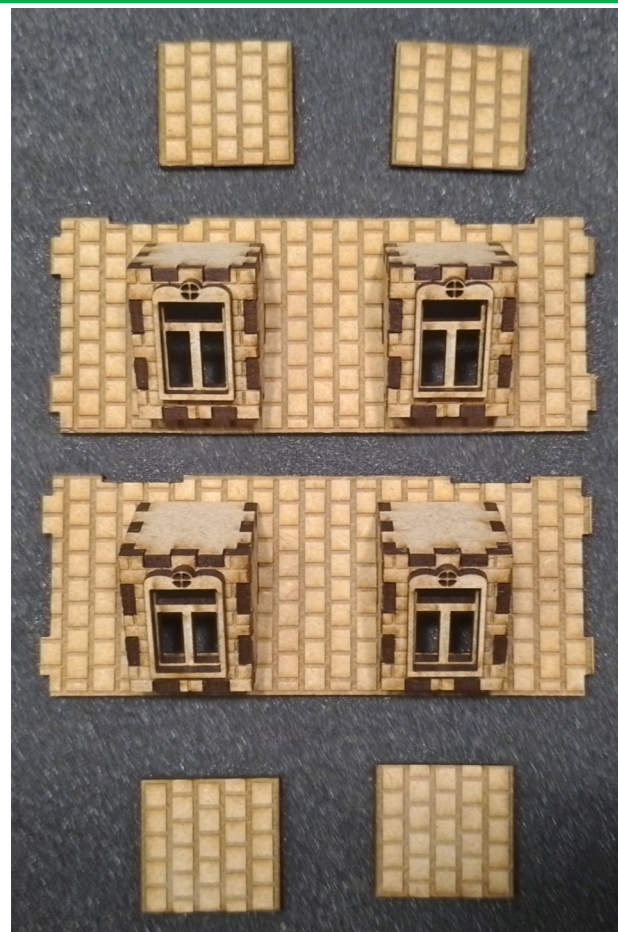

# Assembly Instructions for "Small Normandy Chateau"

5: Glue together shown pieces for the four bay windows on the 1st floor.

6: Cut the top edge on bay window, or use sandpaper to make it diagonal.

# Assembly Instructions for "Small Normandy Chateau"

7: Glue door and window frame onto 1st floor gables.

8: Glue together shown pieces for the chimneys (x2). Glue in the shown order.

# Assembly Instructions for "Small Normandy Chateau"

9: Glue bay windows onto roof pieces for the 1st floor.

9: Glue small roof pieces onto bay windows.