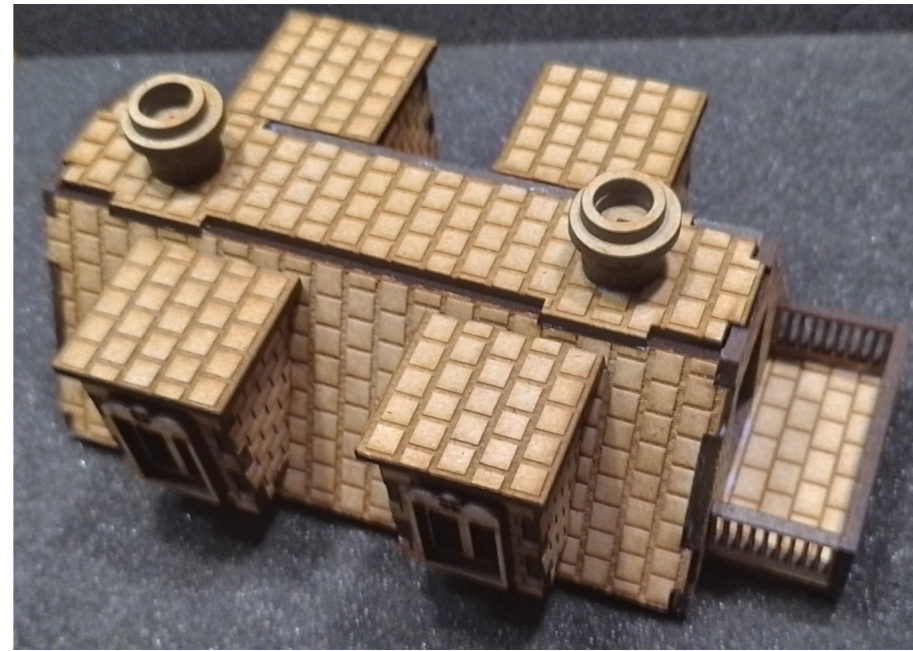

Assembly Instructions for "Small Normandy Chateau"

13: Glue chimneys and balcony onto 1st floor.

The French word chateau has a wider meaning than the English *castle*: it includes architectural entities that are properly called palaces, mansions or vineyards in English. The number of chateaus in France is estimated to about 45,000.

During ww2 in France, chateaus were often used by both axis and allies as headquarters for senior officers, Gestapo or military police. Some also functioned as headquarters for the Resistance. Escaping Allied pilots and important arms depots were also hidden at chateaus.