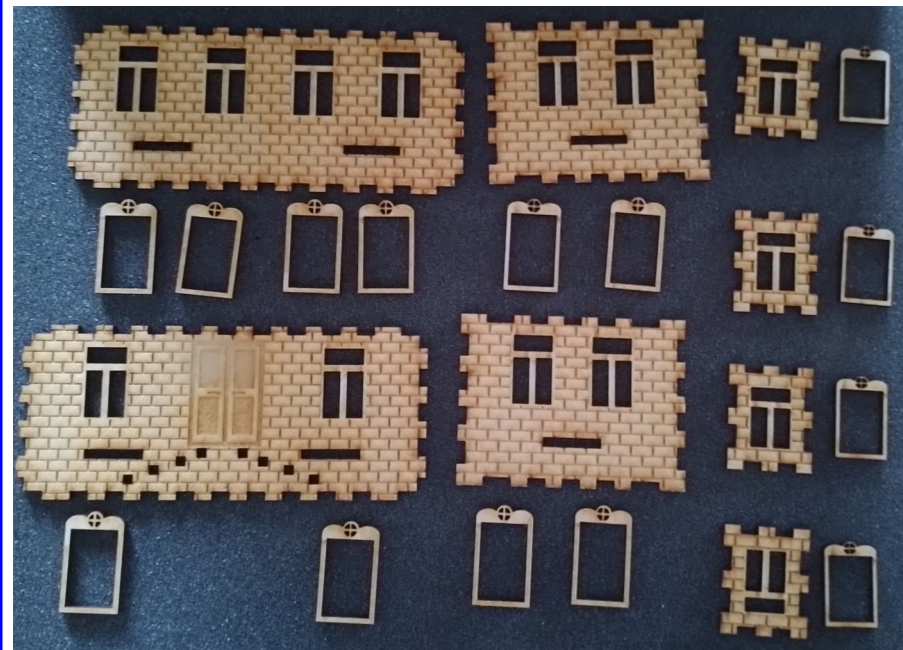

# Assembly Instructions for "Small Normandy Chateau"

1: Glue window frames onto wall pieces and bay window pieces.

2: Glue piece A to the bottom of piece B. You can use piece C to better align piece A on B.

Do NOT glue piece C.

# Assembly Instructions for "Small Normandy Chateau"

3: Glue together shown pieces for the ground floor. Taps on piece E goes into holes on wall pieces.

4: Glue stairs onto the front of the ground floor. Taps on stairs goes into holes in wall piece. Glue frame onto front door.

# Assembly Instructions for "Small Normandy Chateau"

5: Glue together shown pieces for the four bay windows on the 1st floor.

6: Cut the top edge on bay window, or use sandpaper to make it diagonal.