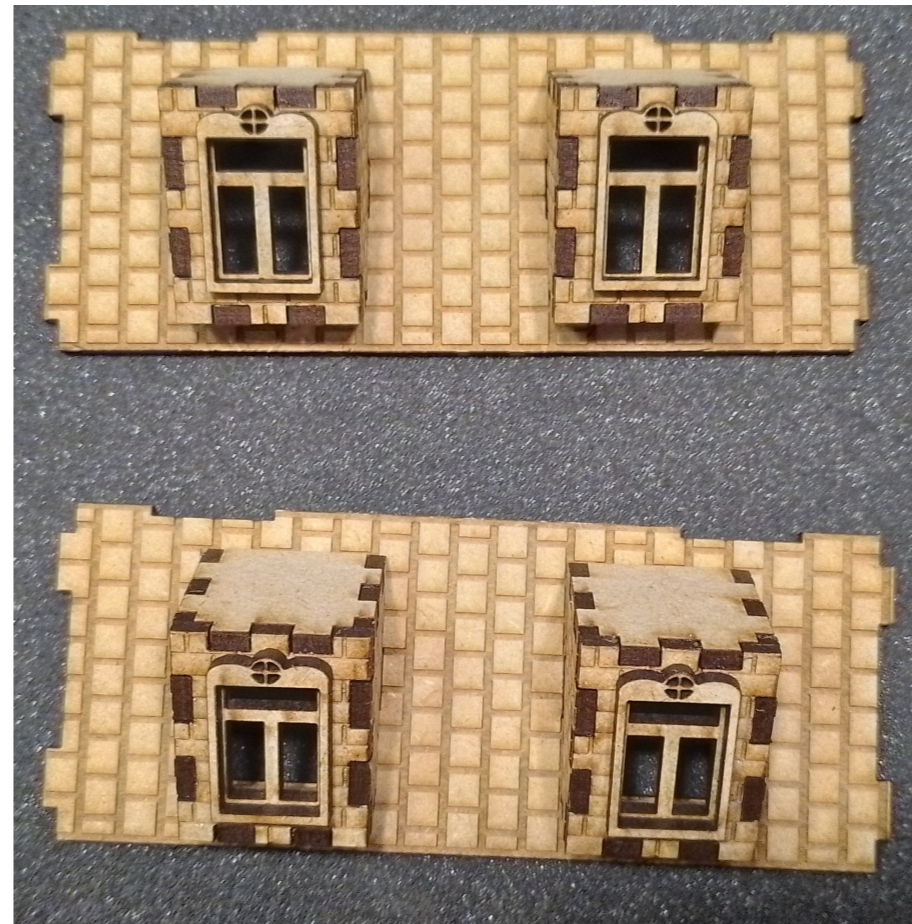

# Assembly Instructions for "Small Normandy Chateau"

7: Glue door and window frame onto 1st floor gables.

8: Glue together shown pieces for the chimneys (x2). Glue in the shown order.

# Assembly Instructions for "Small Normandy Chateau"

9: Glue bay windows onto roof pieces for the 1st floor.

9: Glue small roof pieces onto bay windows.