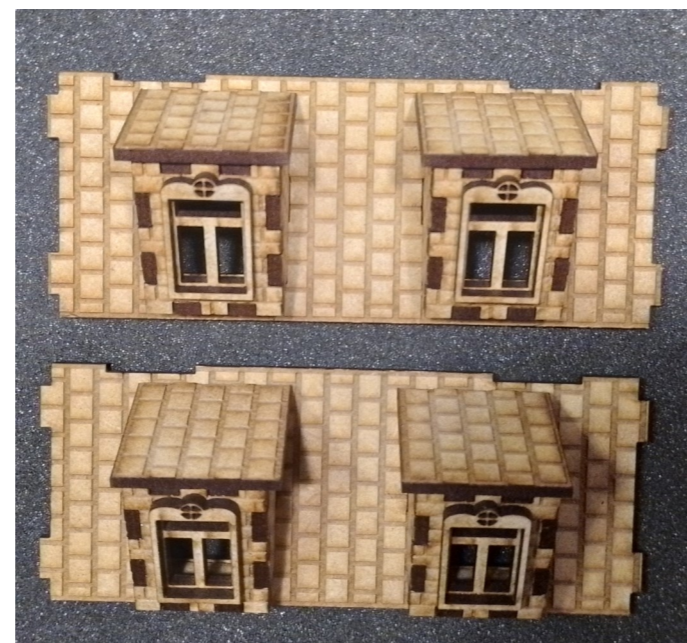

# Assembly Instructions for "Small Normandy Chateau"

7: Glue door and window frame onto 1st floor gables.

8: Glue together shown pieces for the chimneys (x2). Glue in the shown order.

# Assembly Instructions for "Small Normandy Chateau"

9: Glue bay windows onto roof pieces for the 1st floor.

9: Glue small roof pieces onto bay windows.