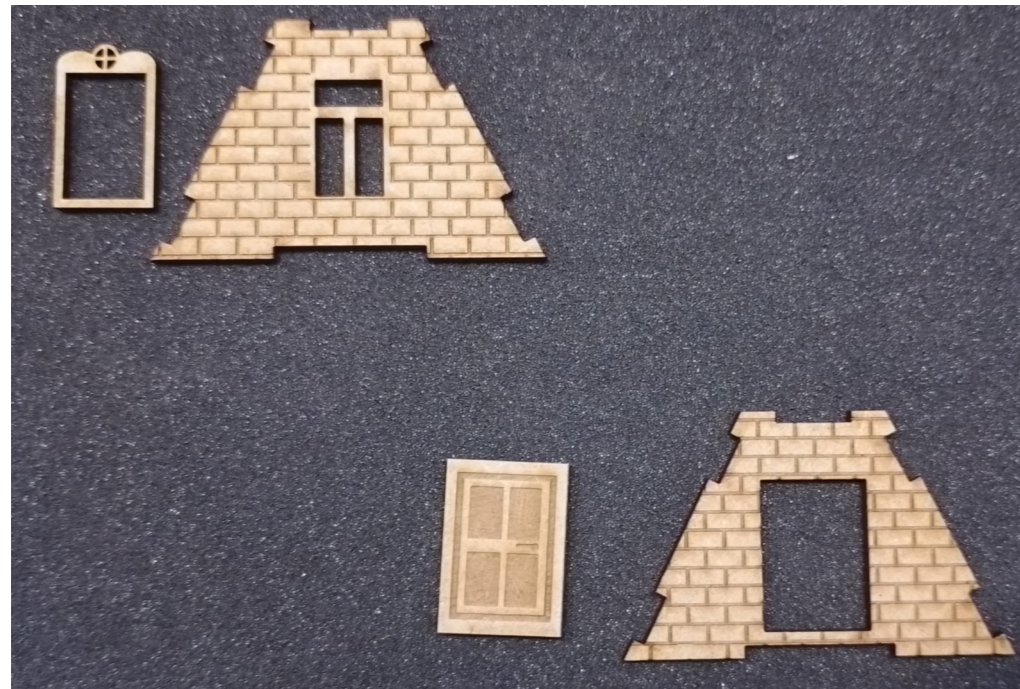

# Assembly Instructions for "Small Normandy Chateau"

3: Glue together shown pieces for the ground floor. Taps on piece E goes into holes on wall pieces.

4: Glue stairs onto the front of the ground floor. Taps on stairs goes into holes in wall piece. Glue frame onto front door.

# Assembly Instructions for "Small Normandy Chateau"

5: Glue together shown pieces for the four bay windows on the 1st floor.

6: Cut the top edge on bay window, or use sandpaper to make it diagonal.

# Assembly Instructions for "Small Normandy Chateau"

7: Glue door and window frame onto 1st floor gables.

8: Glue together shown pieces for the chimneys (x2). Glue in the shown order.