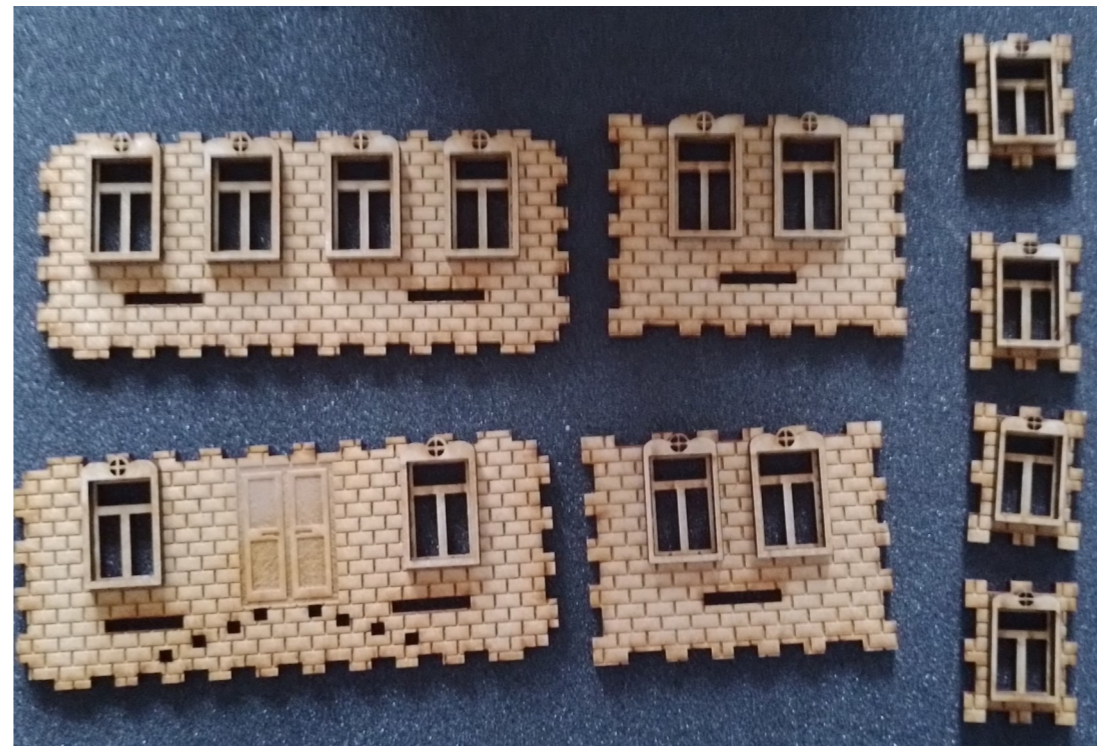

# Assembly Instructions for "Small Normandy Chateau"

1: Glue window frames onto wall pieces and bay window pieces.

2: Glue piece A to the bottom of piece B. You can use piece C to better align piece A on B.

Do NOT glue piece C.

# Assembly Instructions for "Small Normandy Chateau"

3: Glue together shown pieces for the ground floor. Taps on piece E goes into holes on wall pieces.

4: Glue stairs onto the front of the ground floor. Taps on stairs goes into holes in wall piece. Glue frame onto front door.

# Assembly Instructions for "Small Normandy Chateau"

5: Glue together shown pieces for the four bay windows on the 1st floor.

6: Cut the top edge on bay window, or use sandpaper to make it diagonal.