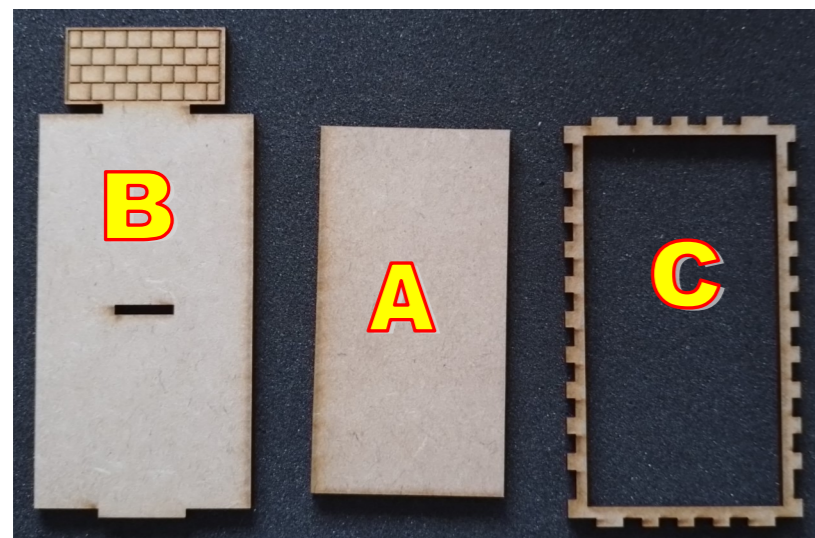

# Assembly Instructions for "Small Normandy Chateau"

1: Glue window frames onto wall pieces and bay window pieces.

2: Glue piece A to the bottom of piece B. You can use piece C to better align piece A on B.

Do NOT glue piece C.

# Assembly Instructions for "Small Normandy Chateau"

3: Glue together shown pieces for the ground floor. Taps on piece E goes into holes on wall pieces.

4: Glue stairs onto the front of the ground floor. Taps on stairs goes into holes in wall piece. Glue frame onto front door.