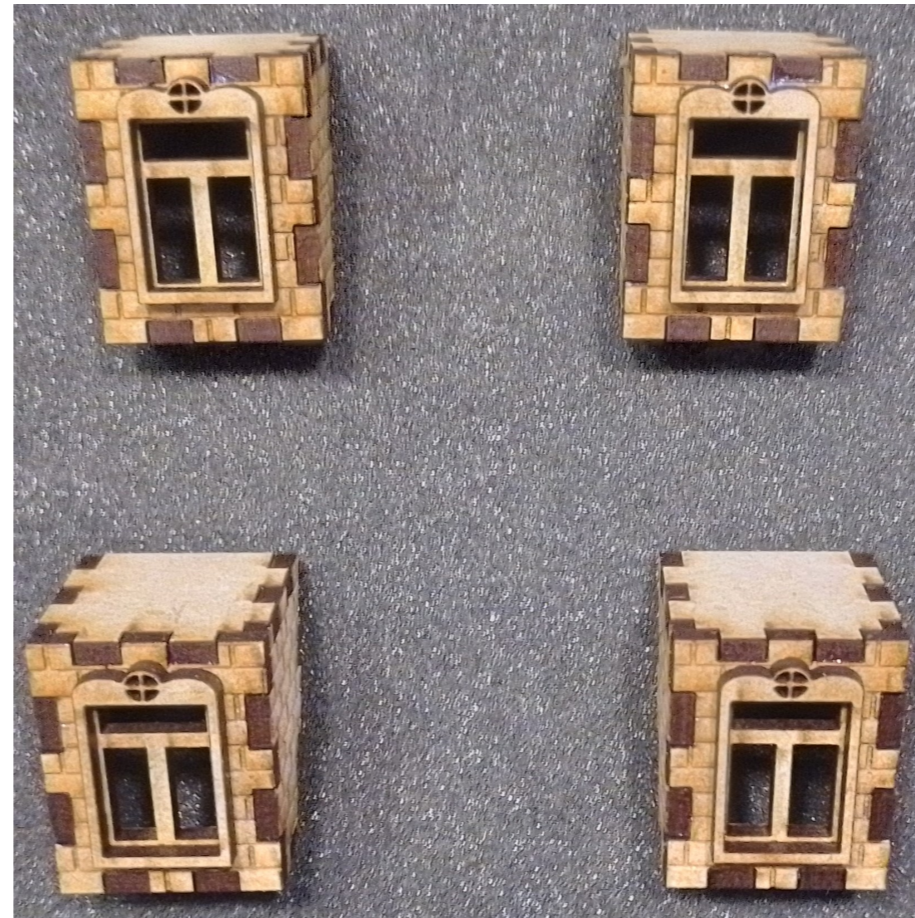

# Assembly Instructions for "Small Normandy Chateau"

1: Glue window frames onto wall pieces and bay window pieces.

2: Glue piece A to the bottom of piece B. You can use piece C to better align piece A on B.

# Assembly Instructions for "Small Normandy Chateau"

3: Glue together shown pieces for the ground floor. Taps on piece E goes into holes on wall pieces.

4: Glue stairs onto the front of the ground floor. Taps on stairs goes into holes in wall piece. Glue frame onto front door.

# Assembly Instructions for "Small Normandy Chateau"

5: Glue together shown pieces for the four bay windows on the 1st floor.

6: Cut the top edge on bay window, or use sandpaper to make it diagonal.