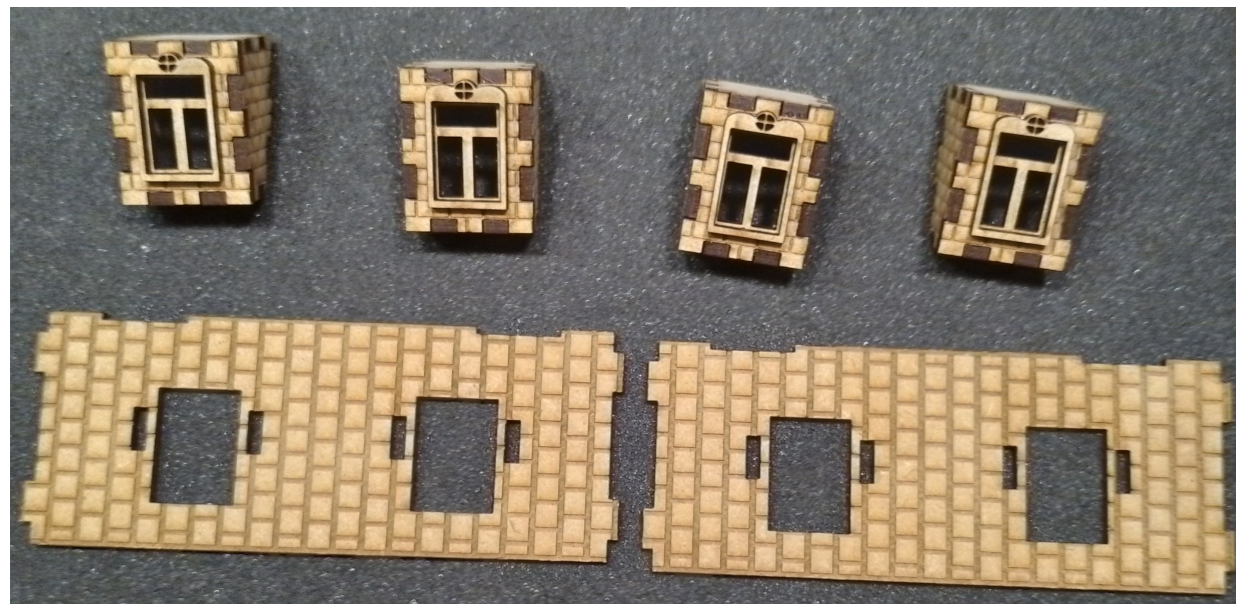

# Assembly Instructions for "Small Normandy Chateau"

5: Glue together shown pieces for the four bay windows on the 1st floor.

6: Cut the top edge on bay window, or use sandpaper to make it diagonal.

# Assembly Instructions for "Small Normandy Chateau"

7: Glue door and window frame onto 1st floor gables.

8: Glue together shown pieces for the chimneys (x2). Glue in the shown order.

# Assembly Instructions for "Small Normandy Chateau"

9: Glue bay windows onto roof pieces for the 1st floor.

9: Glue small roof pieces onto bay windows.