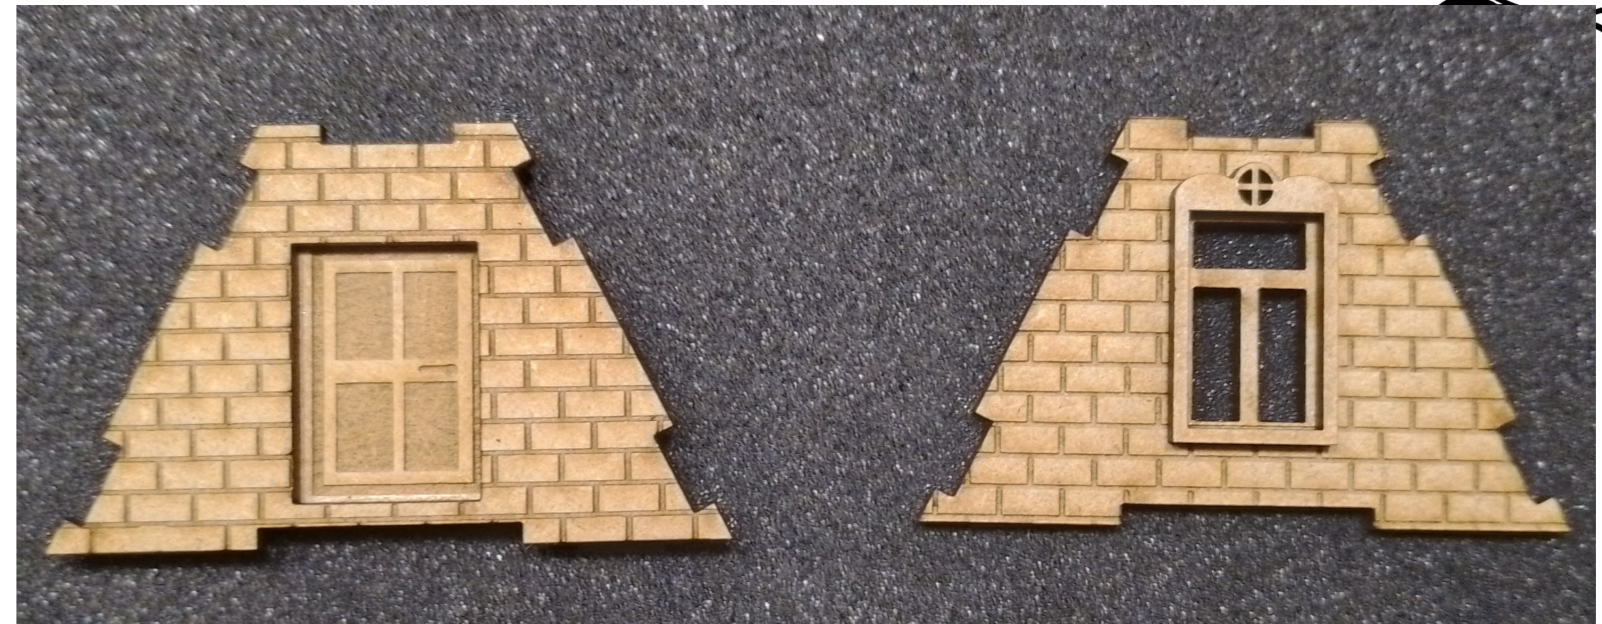

# Assembly Instructions for "Small Normandy Chateau"

3: Glue together shown pieces for the ground floor. Taps on piece E goes into holes on wall pieces.

4: Glue stairs onto the front of the ground floor. Taps on stairs goes into holes in wall piece. Glue frame onto front door.

# Assembly Instructions for "Small Normandy Chateau"

5: Glue together shown pieces for the four bay windows on the 1st floor.

6: Cut the top edge on bay window, or use sandpaper to make it diagonal.

# Assembly Instructions for "Small Normandy Chateau"

7: Glue door and window frame onto 1st floor gables.

8: Glue together shown pieces for the chimneys (x2). Glue in the shown order.