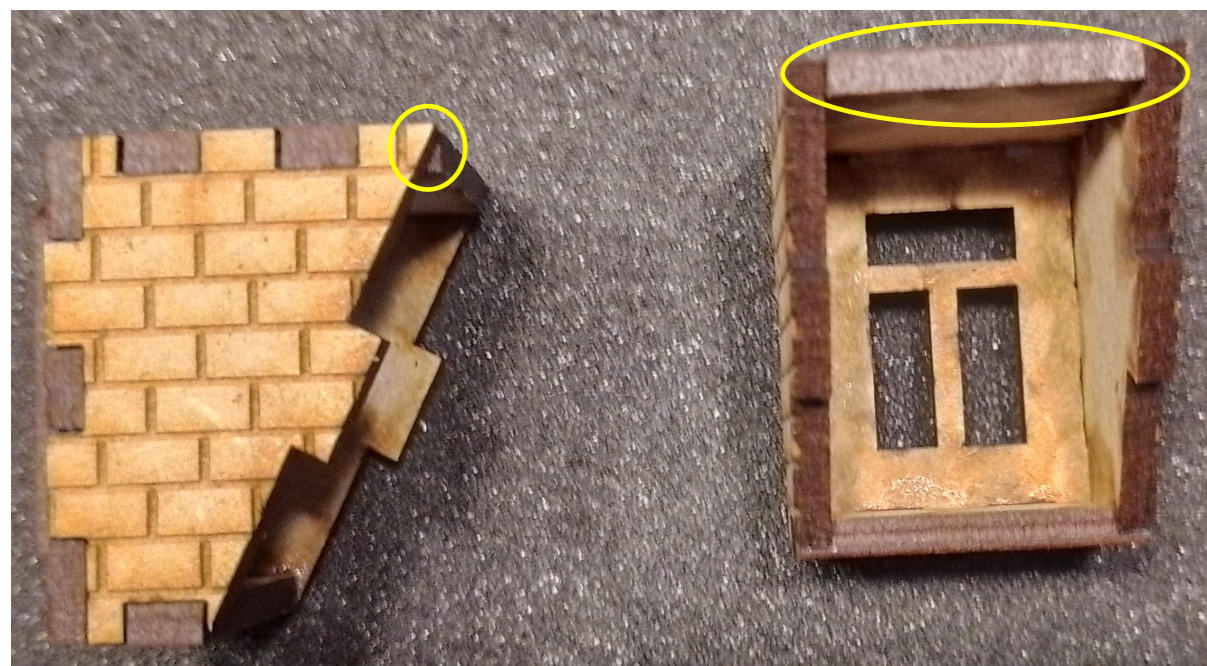

# Assembly Instructions for "Small Normandy Chateau"

1: Glue window frames onto wall pieces and bay window pieces.

2: Glue piece A to the bottom of piece B. You can use piece C to better align piece A on B.

Do NOT glue piece C.

# Assembly Instructions for "Small Normandy Chateau"

3: Glue together shown pieces for the ground floor. Taps on piece E goes into holes on wall pieces.

4: Glue stairs onto the front of the ground floor. Taps on stairs goes into holes in wall piece. Glue frame onto front door.

# Assembly Instructions for "Small Normandy Chateau"

5: Glue together shown pieces for the four bay windows on the 1st floor.

6: Cut the top edge on bay window, or use sandpaper to make it diagonal.