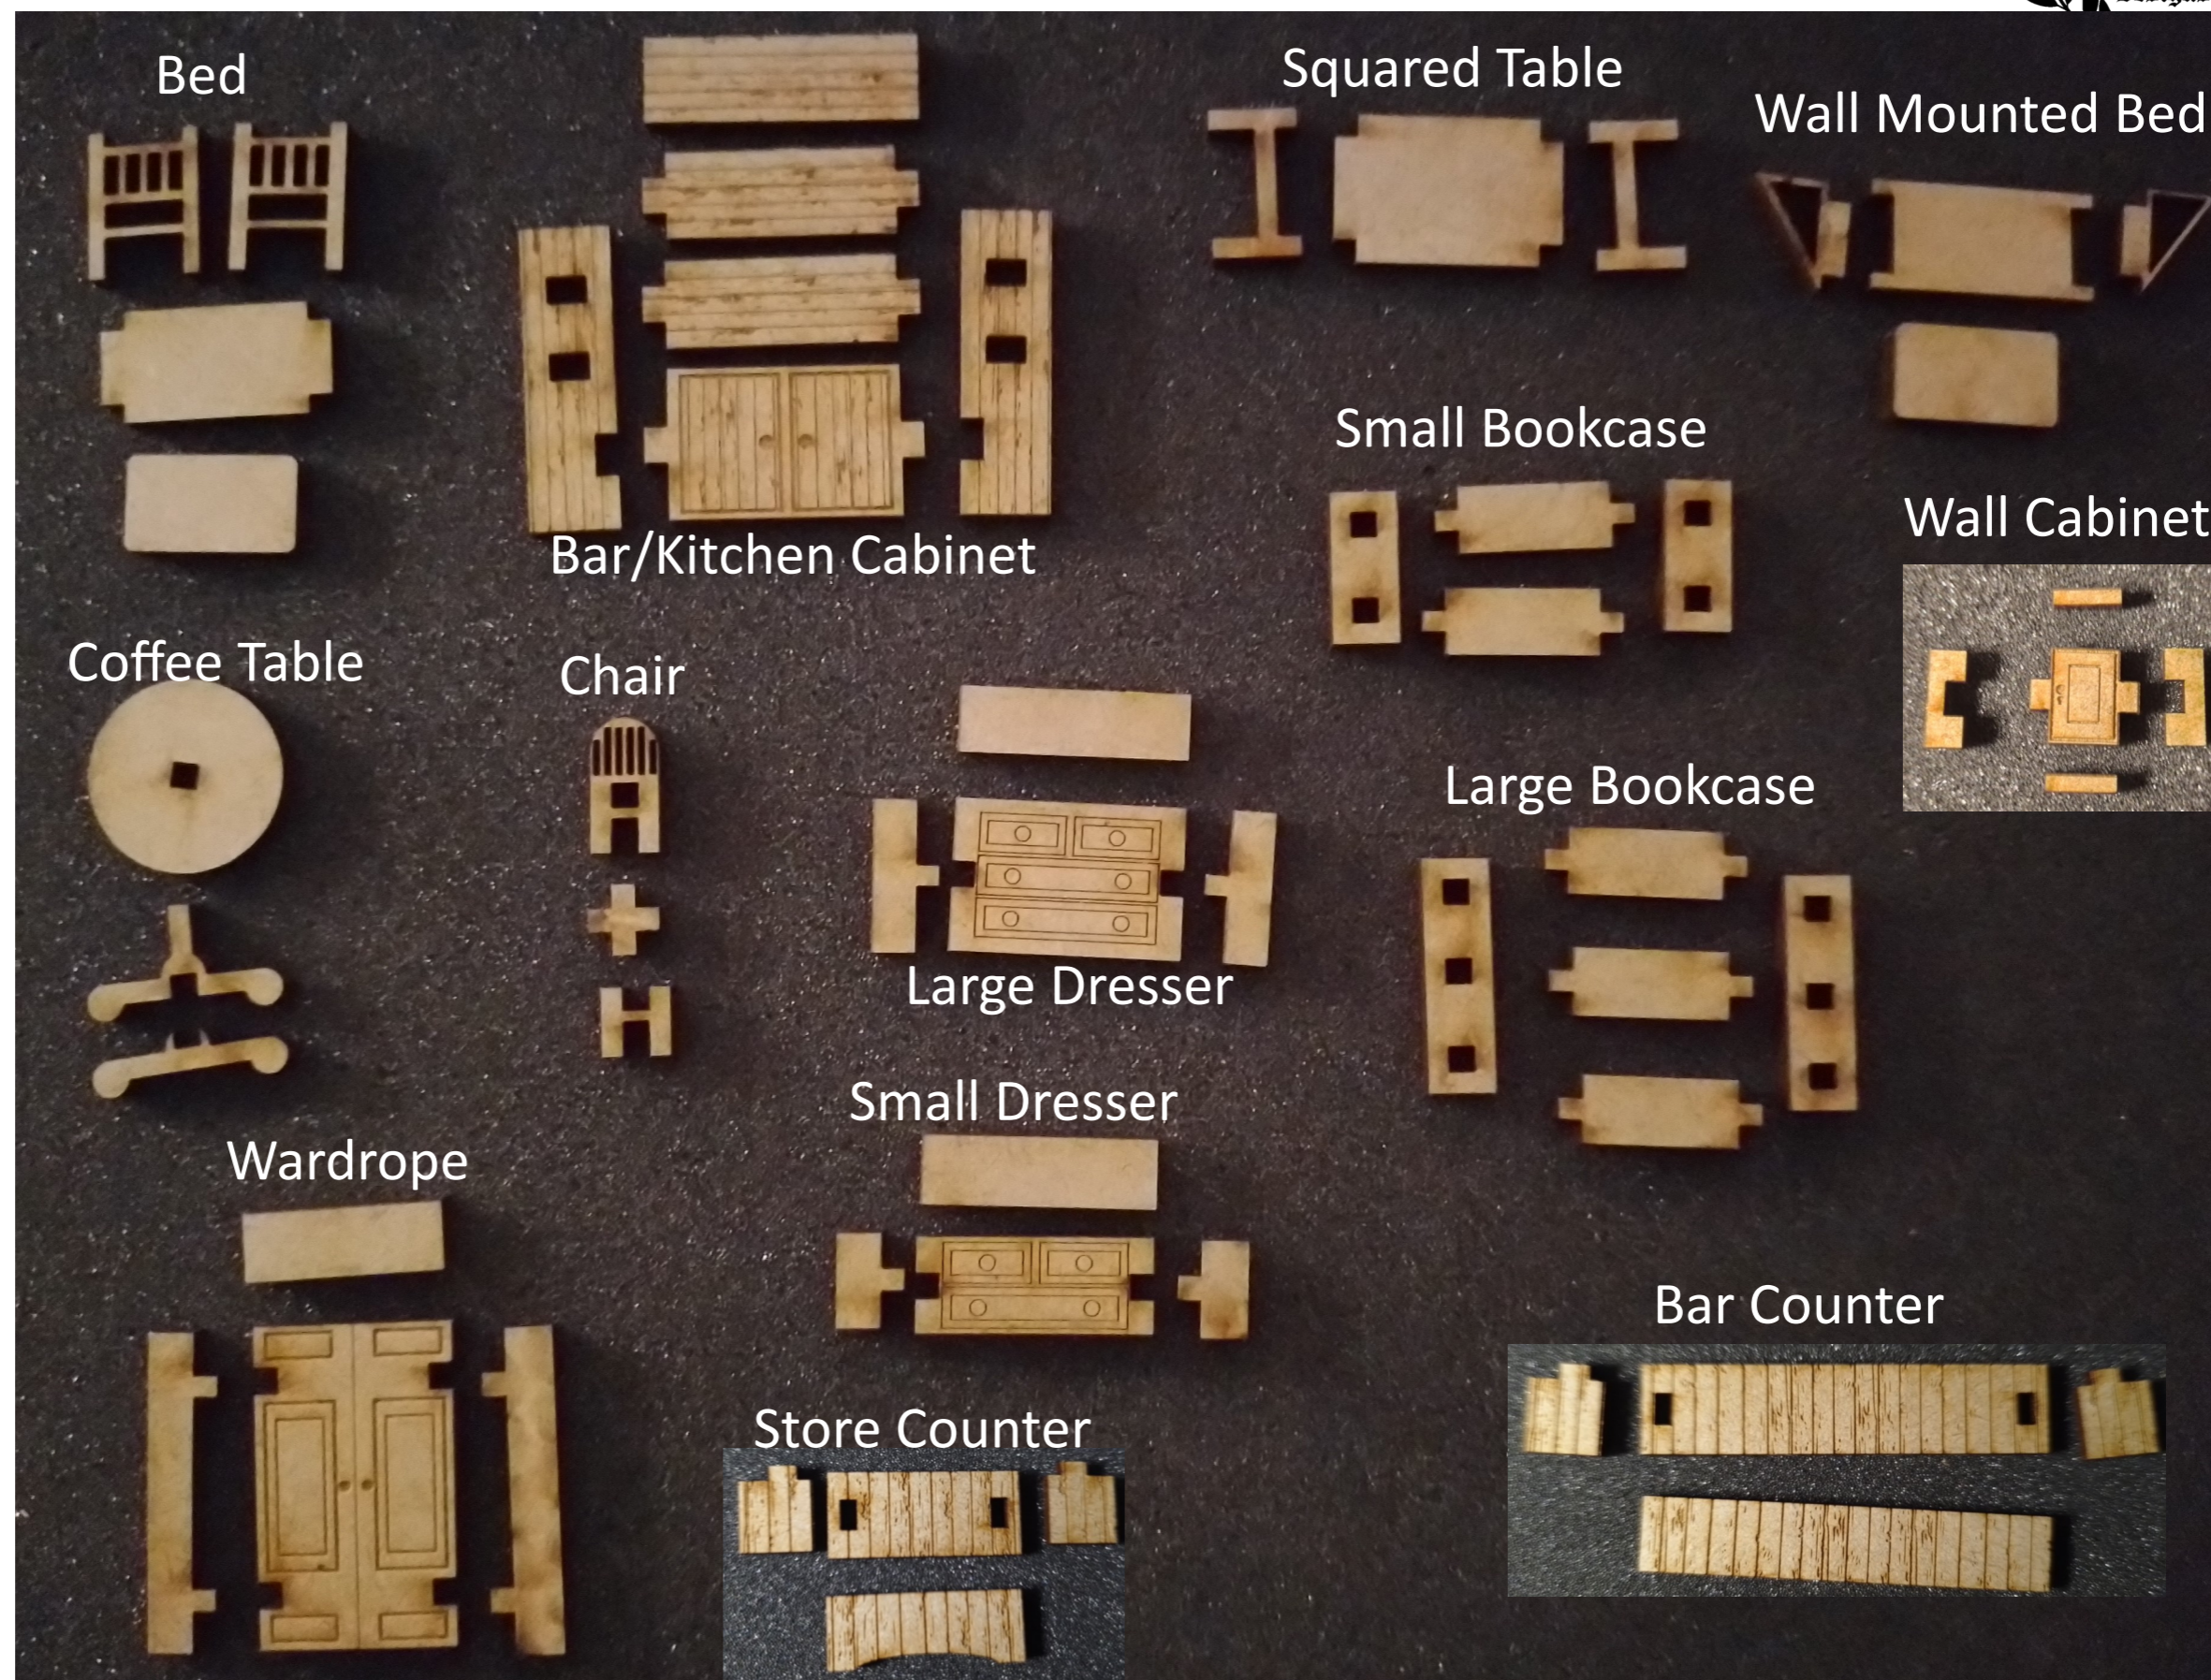

# Assembly Instructions for "Furniture Pack"

In this furniture pack you get the following pieces:

Chairs x 12

Round Coffee Table x 3

Squared Table x 2

Small Dresser x 2

Large Dresser x 2

Store Desk x 2

Bar Counter x 1

Wardrobe x 3

Small Bookcase x 2

Large Bookcase x 2

Bed x 4

Wall Mounted Bed x 2

Bar/Kitchen Cabinet x 2

Wall Cabinet x 2

Assembly Instructions for "Furniture Pack"

Bed

Squared Table

Wall mounted bed

Bar/Kitchen Cabinet

Coffee Table

Chair

Large Dresser

Small Bookcase

Store Counter

Wardrobe

Small Dresser

Large Bookcase

Bar Counter

Wall Cabinet