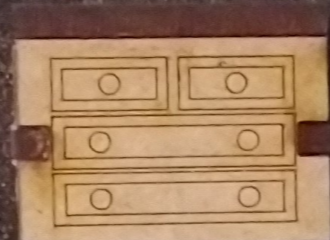

# Assembly Instructions for "Furniture Pack"

In this furniture pack you get the following pieces:

Chairs x 12

Round Coffee Table x 3

Squared Table x 2

Small Dresser x 2

Large Dresser x 2

Store Desk x 2

Bar Counter x 1

Wardrobe x 3

Small Bookcase x 2

Large Bookcase x 2

Bed x 4

Wall Mounted Bed x 2

Bar/Kitchen Cabinet x 2

Wall Cabinet x 2

Assembly Instructions for "Furniture Pack"

Bed

Squared Table

Wall mounted bed

Bar/Kitchen Cabinet

Coffee Table

Chair

Large Dresser

Small Bookcase

Store Counter

Wardrobe

Small Dresser

Large Bookcase

Bar Counter

Wall Cabinet